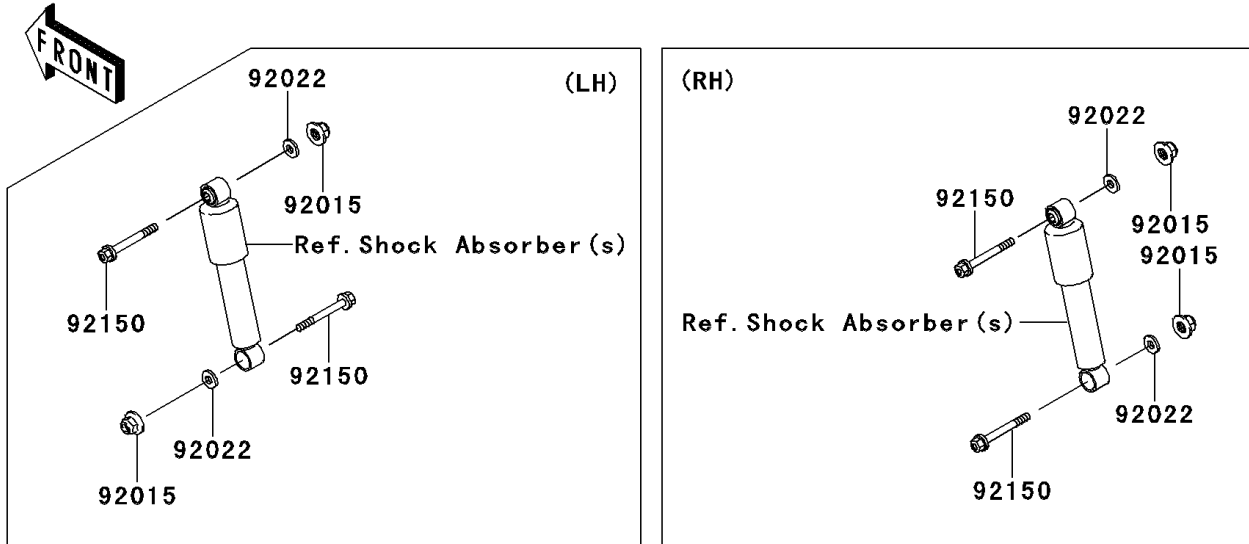

2009 MULE™ 4010 4x4 PARTS DIAGRAM

Rear Suspension

F2153

2009 MULE™ 4010 4x4 PARTS LIST

Rear Suspension

ITEM NAME	PART NUMBER	QUANTITY
BRACKET,LEAF SPRING (Ref # 11053)	11053-7564	1
BRACKET,LEAF SPRING (Ref # 11055)	11055-7504	1
SPRING-LEAF (Ref # 39130)	39130-1066	1
ROD,LEAF SPRING,RR (Ref # 46102)	46102-1338	1
NUT,LOCK,10MM (Ref # 92015)	92015-1597	1
NUT,12MM (Ref # 92015A)	92015-1706	1
WASHER,11.5X20.5X1.6 (Ref # 92022)	92022-1768	1
BUSHING-RUBBER (Ref # 92092)	92092-1083	1
BUSHING-RUBBER (Ref # 92092A)	92092-1084	1
BOLT,FLANGED,10X57 (Ref # 92150)	92150-1227	1
BOLT,12MM (Ref # 92150A)	92150-1284	1
DAMPER,BUMP STOPPER (Ref # 92160)	92160-1136	1
NUT,LOCK,FLANGED,10MM (Ref # 92210)	92210-0276	1
NUT,LOCK,10MM (Ref # 92210A)	92210-1204	1