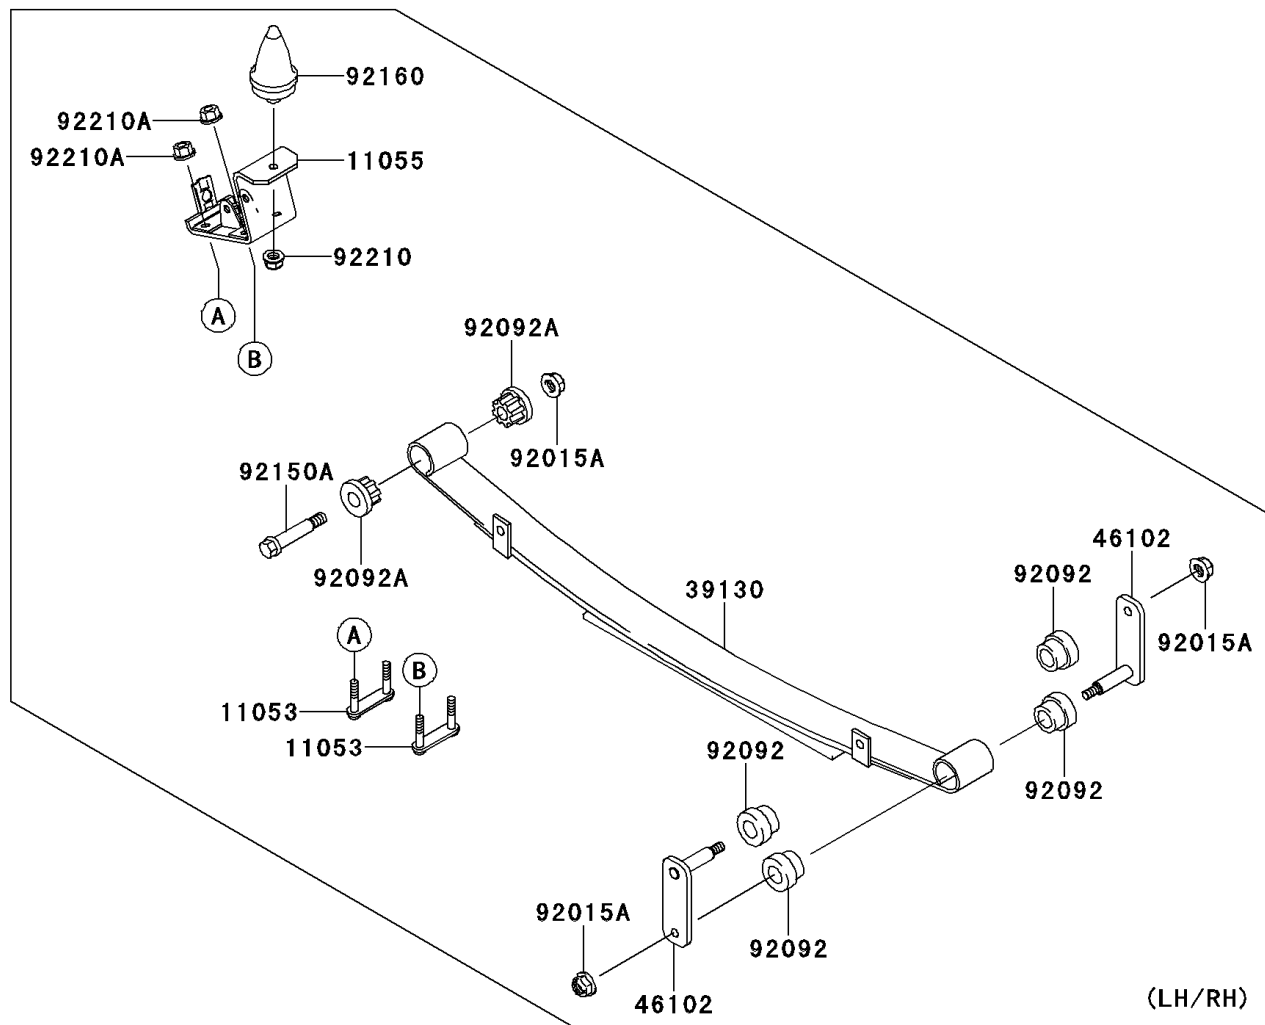

2009 MULE™ 4010 4x4 PARTS DIAGRAM

Rear Suspension

F2153

2009 MULE™ 4010 4x4 PARTS LIST

Rear Suspension

ITEM NAME	PART NUMBER	QUANTITY
BRACKET,LEAF SPRING (Ref # 11053)	11053-7564	1
BRACKET,LEAF SPRING (Ref # 11055)	11055-7504	1
SPRING-LEAF (Ref # 39130)	39130-1066	1
ROD,LEAF SPRING,RR (Ref # 46102)	46102-1338	1
NUT,LOCK,10MM (Ref # 92015)	92015-1597	1
NUT,12MM (Ref # 92015A)	92015-1706	1
WASHER,11.5X20.5X1.6 (Ref # 92022)	92022-1768	1
BUSHING-RUBBER (Ref # 92092)	92092-1083	1
BUSHING-RUBBER (Ref # 92092A)	92092-1084	1
BOLT,FLANGED,10X57 (Ref # 92150)	92150-1227	1
BOLT,12MM (Ref # 92150A)	92150-1284	1
DAMPER,BUMP STOPPER (Ref # 92160)	92160-1136	1
NUT,LOCK,FLANGED,10MM (Ref # 92210)	92210-0276	1
NUT,LOCK,10MM (Ref # 92210A)	92210-1204	1