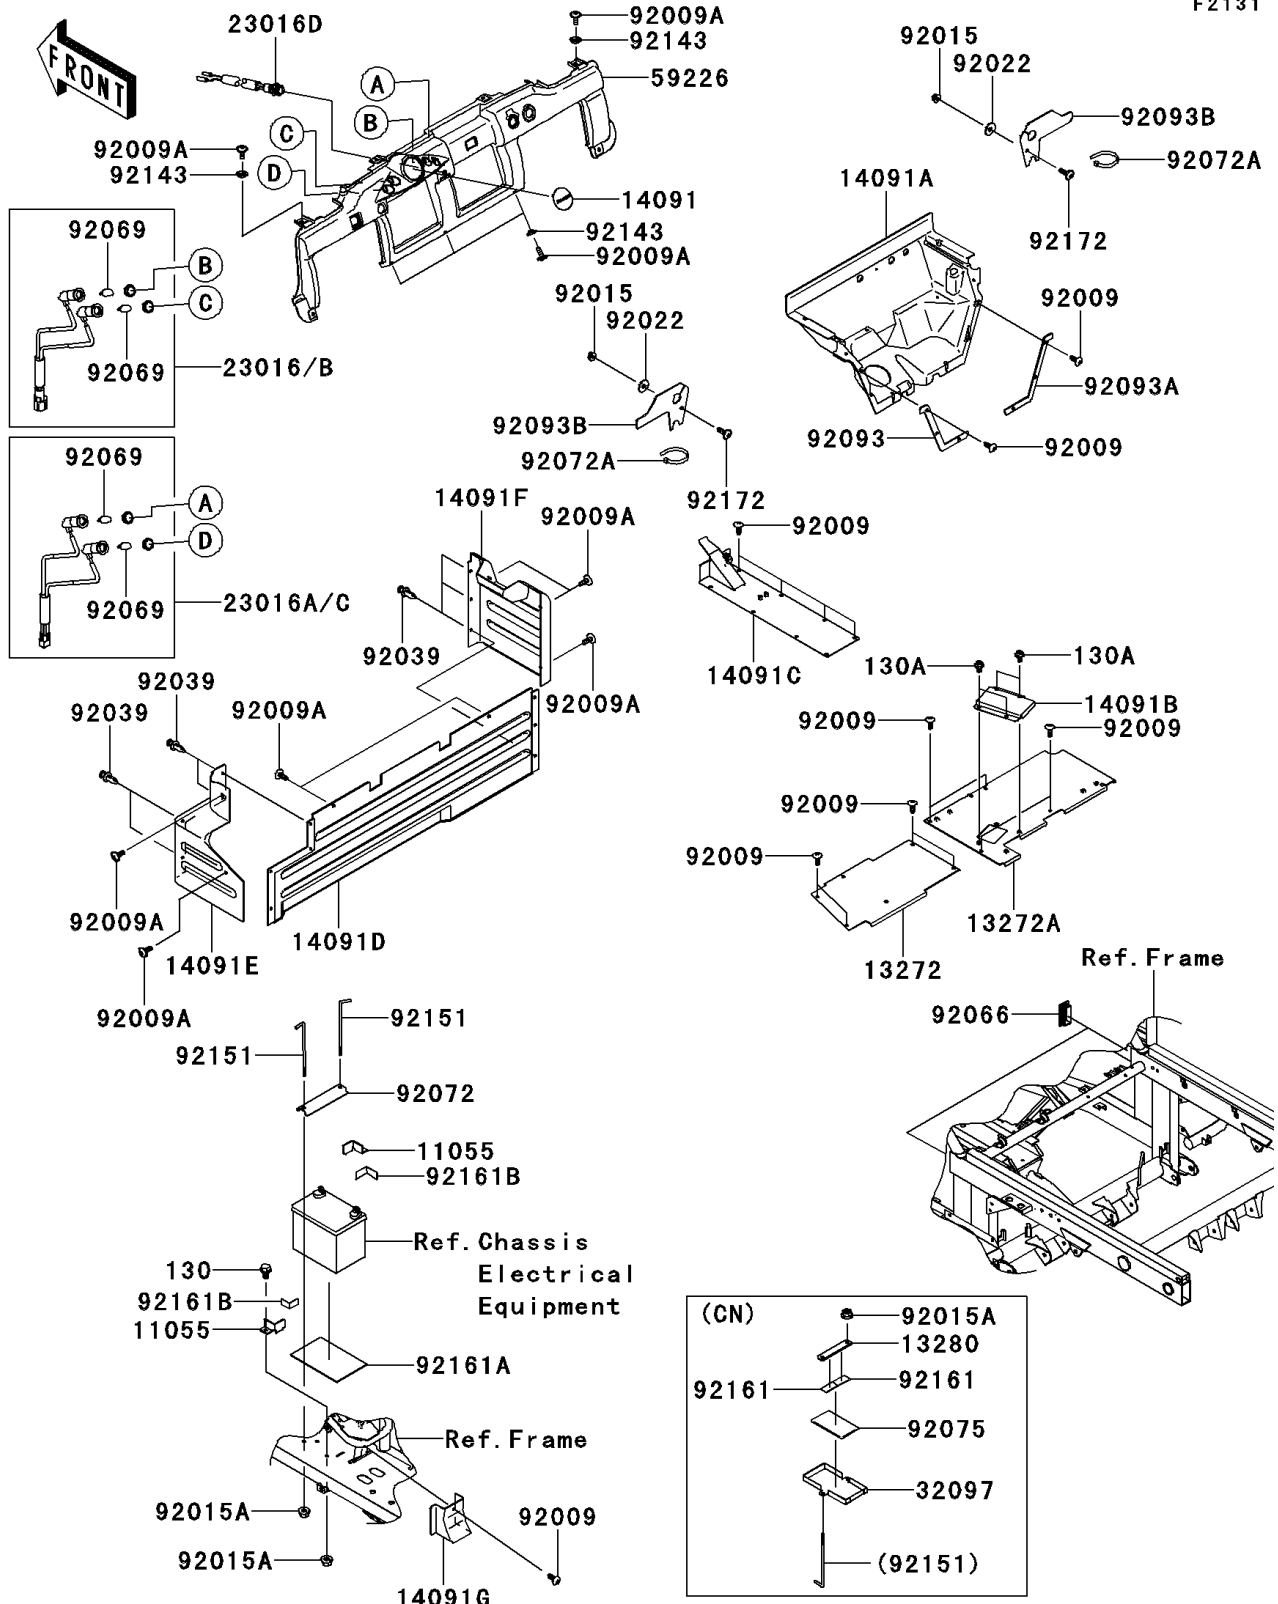

2009 MULE™ 4010 4x4 PARTS DIAGRAM

Frame Fittings(M9F-MBF)

F2131

2009 MULE™ 4010 4x4 PARTS LIST

Frame Fittings(M9F-MBF)

ITEM NAME	PART NUMBER	QUANTITY
PLATE (Ref # 13272)	13272-0284	1
PLATE (Ref # 13272A)	13272-0285	1
COVER,SPEEDOMETER,F.BLACK (Ref # 14091)	14091-0929-6Z	1
COVER,FLOOR (Ref # 14091A)	14091-1378	1
COVER (Ref # 14091B)	14091-1666	1
COVER,FLOOR,CNT,FR (Ref # 14091C)	14091-1692	1
COVER,FRONT SEAT,CNT (Ref # 14091D)	14091-7531	1
COVER,FRONT SEAT,LH (Ref # 14091E)	14091-7541	1
COVER,FRONT SEAT,RH (Ref # 14091F)	14091-7542	1
COVER,PARKING CABLE (Ref # 14091G)	14091-7551	1
LAMP-ASSY,PARKING&WATER TEMP (Ref # 23016)	23016-0018	1
LAMP-ASSY,DFI&OIL PRESSURE (Ref # 23016A)	23016-0031	1
LAMP-ASSY,LED (Ref # 23016D)	23016-7501	1
PANEL-CONTROL,F.BLACK (Ref # 59226)	59226-0012-6Z	1
SCREW,TAPPING,6X16 (Ref # 92009)	92009-1166	1
SCREW,6X16 (Ref # 92009A)	92009-1621	1
NUT,FLANGED,6MM,BLACK (Ref # 92015)	92015-1233	1
WASHER,6.5X20X1.6,BLACK (Ref # 92022)	92022-1346	1
RIVET (Ref # 92039)	92039-1229	1
PLUG (Ref # 92066)	92066-7505	1
BULB,12V 1.7W,T10 (Ref # 92069)	92069-1059	1
BAND,L=368.3 (Ref # 92072A)	92072-3872	1
BOLT-FLANGED,6X10 (Ref # 130A)	130BB0610	1
SEAL,FRONT FENDER,LH (Ref # 92093)	92093-1293	1
SEAL,FRONT FENDER,RH (Ref # 92093A)	92093-1294	1
SEAL,LOWER COVER (Ref # 92093B)	92093-1295	1
COLLAR (Ref # 92143)	92143-1087	1
BOLT,BATTERY (Ref # 92151)	92151-1897	1
SCREW,6X18 (Ref # 92172)	92172-0002	1

2009 MULE™ 4010 4x4 PARTS LIST

Frame Fittings(M9F-MBF)

ITEM NAME	PART NUMBER	QUANTITY
BRACKET (Ref # 11055)	11055-0433	1
HOLDER,BATTERY (Ref # 13280)	13280-7505	1
CASE-BATTERY (Ref # 32097)	32097-7501	1
NUT,FLANGED,8MM (Ref # 92015A)	92015-1406	2
BAND (Ref # 92072)	92072-0112	1
DAMPER (Ref # 92075)	92075-1076	1
BOLT-FLANGED,8X14 (Ref # 130)	130BA0814	1
DAMPER (Ref # 92161)	92161-0032	1
DAMPER (Ref # 92161A)	92161-0578	1
DAMPER (Ref # 92161B)	92161-0580	1