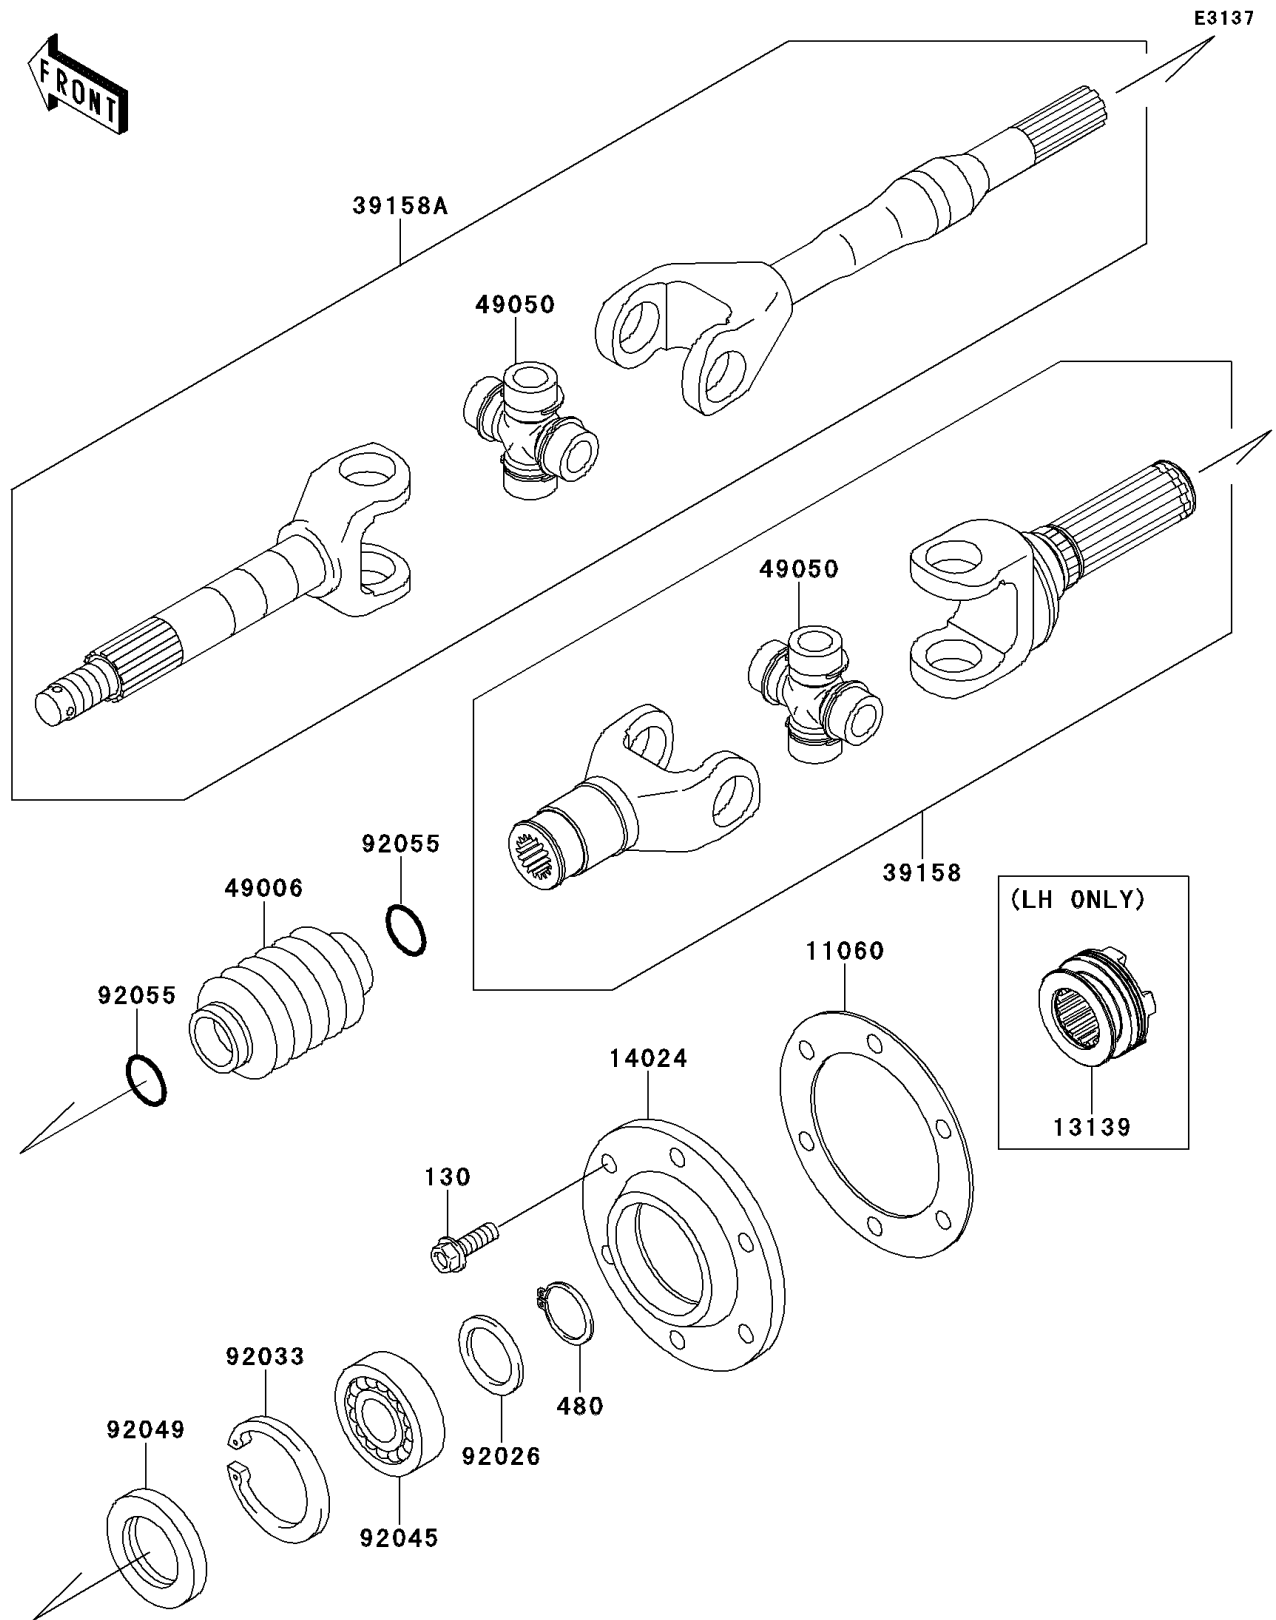

2009 MULE™ 4010 4x4 PARTS DIAGRAM

Drive Shaft-Rear

2009 MULE™ 4010 4x4 PARTS LIST

Drive Shaft-Rear

ITEM NAME	PART NUMBER	QUANTITY
BOLT-FLANGED,8X25 (Ref # 130)	130BA0825	1
CIRCLIP-TYPE-C,28MM (Ref # 480)	480J2800	1
GASKET,DRIVESHAFT COVER (Ref # 11060)	11060-1251	1
SHIFTER (Ref # 13139)	13139-0009	1
COVER,DRIVESHAFT (Ref # 14024)	14024-1560	1
SHAFT-ASSY-DRIVE,INSIDE (Ref # 39158)	39158-1119	1
SHAFT-ASSY-DRIVE (Ref # 39158A)	39158-1120	1
BOOT,DRIVE SHAFT (Ref # 49006)	49006-1257	1
SPIDER (Ref # 49050)	49050-0023	1
SPACER,28.1X38X2.6 (Ref # 92026)	92026-1489	1
RING-SNAP,55MM (Ref # 92033)	92033-1274	1
BEARING-BALL,L 6006 (Ref # 92045)	92045-0108	1
SEAL-OIL,TC35X55X8 (Ref # 92049)	92049-1298	1
RING-O,19.5X3.0 (Ref # 92055)	92055-1451	1