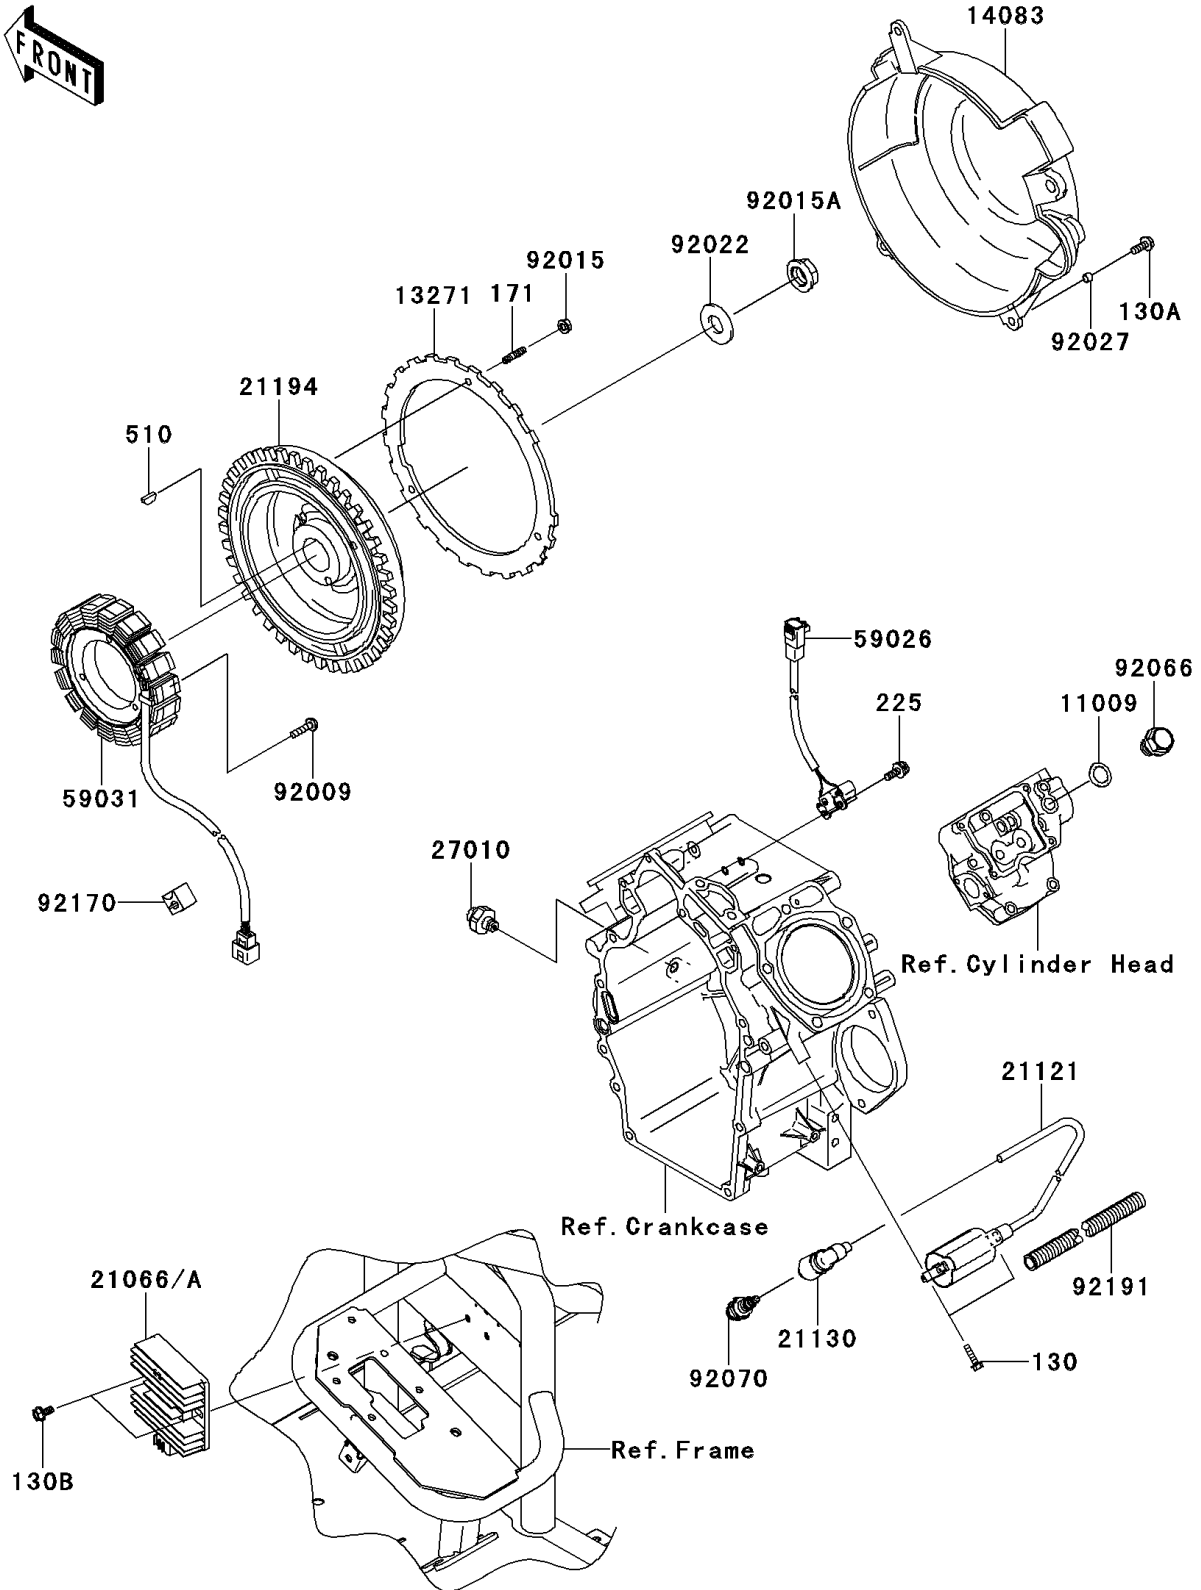

2009 MULE™ 4010 4x4 PARTS DIAGRAM

Generator/Ignition Coil

E1811

2009 MULE™ 4010 4x4 PARTS LIST

Generator/Ignition Coil

ITEM NAME	PART NUMBER	QUANTITY
BOLT-FLANGED,5X20 (Ref # 130)	130AA0520	1
BOLT-FLANGED,6X16 (Ref # 130A)	130AA0616	1
BOLT-FLANGED,6X14 (Ref # 130B)	130BB0614	1
BOLT-STUD,6X18 (Ref # 171)	171BA0618	1
SCREW-PAN-WSP-CROS,4X14 (Ref # 225)	225AA0414	1
KEY-WOODRUFF (Ref # 510)	510A5100	1
GASKET,16X24X1 (Ref # 11009)	11009-2566	1
PLATE (Ref # 13271)	13271-2269	1
COVER-FLYWHEEL (Ref # 14083)	14083-2052	1
REGULATOR-VOLTAGE (Ref # 21066)	21066-0037	1
COIL-IGNITION (Ref # 21121)	21121-2092	1
CAP-SPARK PLUG (Ref # 21130)	21130-2060	1
FLYWHEEL-COMP (Ref # 21194)	21194-2352	1
SWITCH,OIL PRESSURE (Ref # 27010)	27010-1313	1
COIL-PULSING (Ref # 59026)	59026-2065	1
COIL-CHARGING (Ref # 59031)	59031-2136	1
SCREW (Ref # 92009)	92009-2273	1
NUT,FLANGED,6MM (Ref # 92015)	92015-1367	1
NUT (Ref # 92015A)	92015-2167	1
WASHER (Ref # 92022)	92022-2229	1
COLLAR,6.2X7.8X5 (Ref # 92027)	92027-2096	1
PLUG,DRAIN (Ref # 92066)	92066-2099	1
PLUG-SPARK,BPR2ES(NGK),SOLID (Ref # 92070)	92070-2110	1
CLAMP (Ref # 92170)	92170-2056	1
TUBE (Ref # 92191)	92191-2124	1