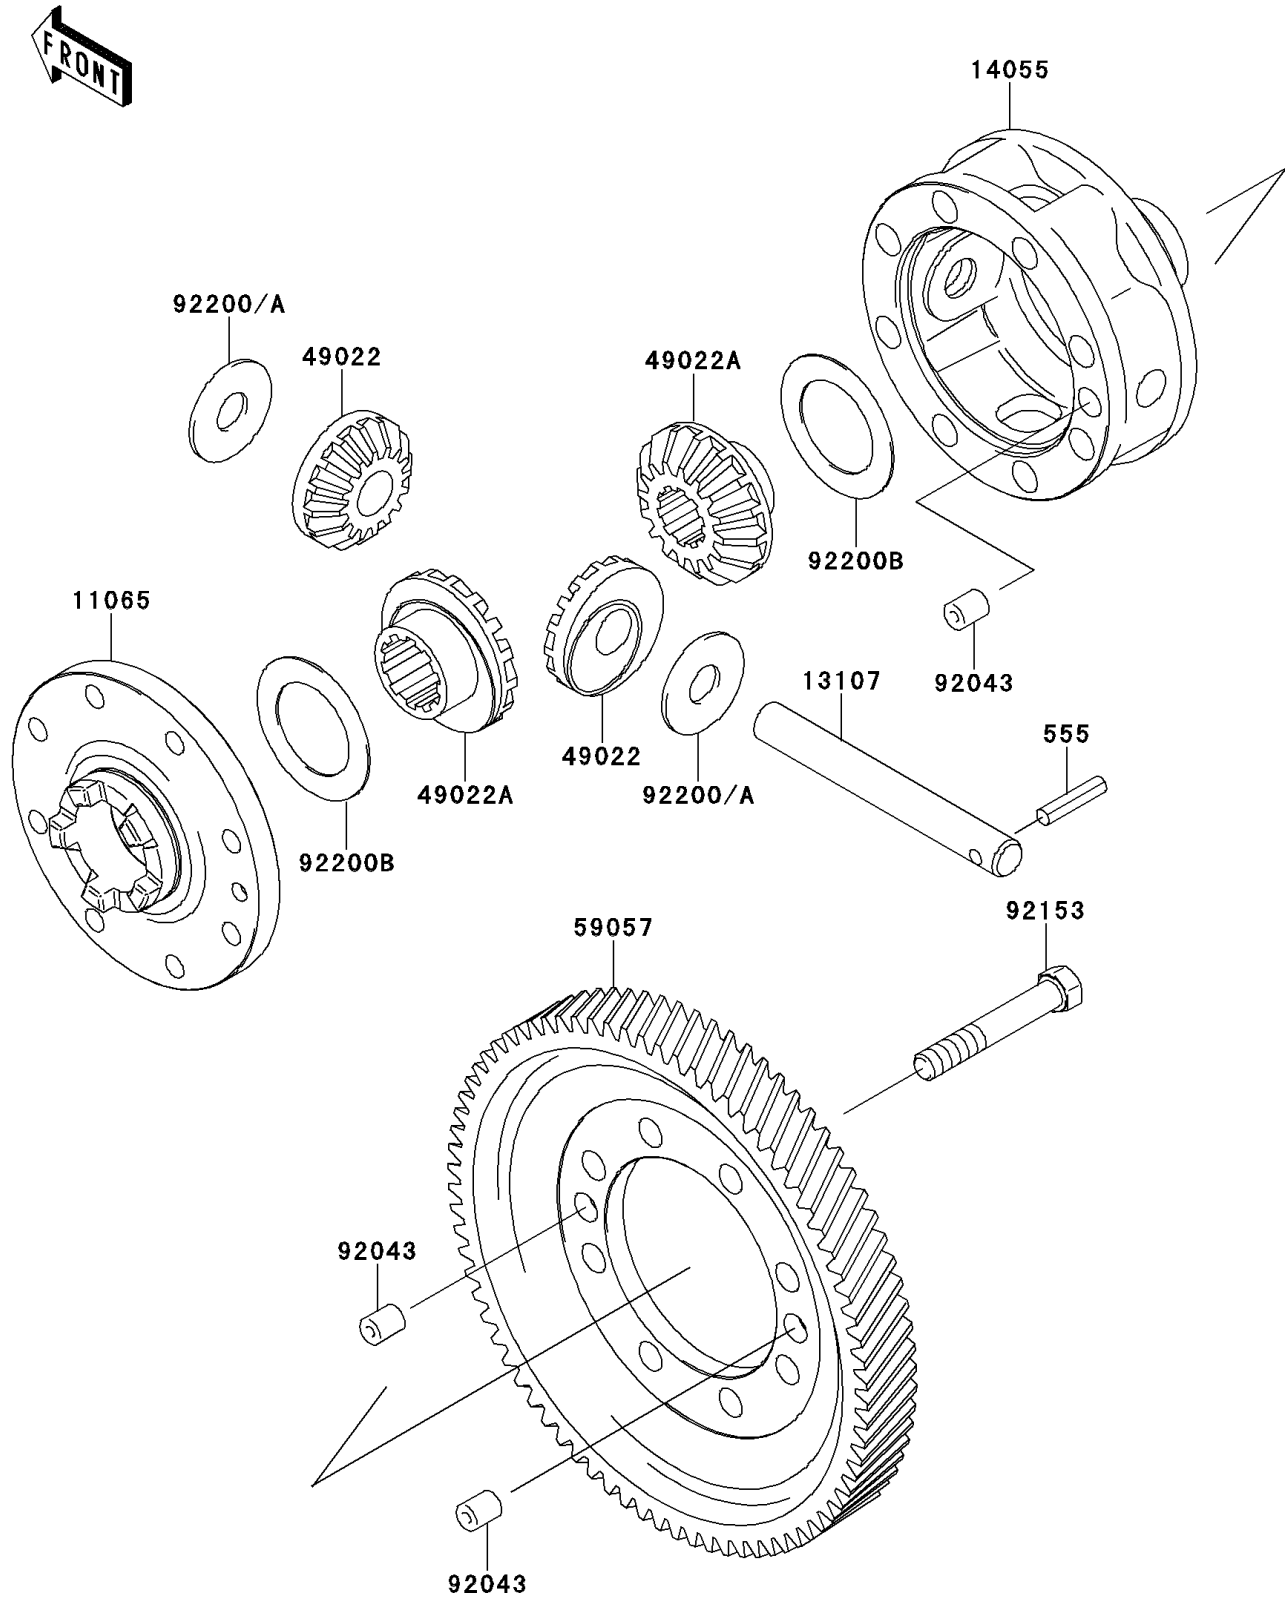

2009 MULE™ 4010 4x4 PARTS DIAGRAM

Differential

E1451

2009 MULE™ 4010 4x4 PARTS LIST

Differential

ITEM NAME	PART NUMBER	QUANTITY
PIN-SPRING (Ref # 555)	555A0525	1
CAP,GEAR CASE (Ref # 11065)	11065-0033	1
SHAFT (Ref # 13107)	13107-0009	1
CASE-GEAR,DIFFERENTIAL (Ref # 14055)	14055-0003	1
GEAR-BEVEL,10T (Ref # 49022)	49022-1105	1
GEAR-BEVEL,16T (Ref # 49022A)	49022-1117	1
GEAR-HELICAL,DIFFERENTIAL (Ref # 59057)	59057-0002	1
PIN,10X12 (Ref # 92043)	92043-0029	1
BOLT,10X63 (Ref # 92153)	92153-0331	1
WASHER,14.5X38X1.2 (Ref # 92200)	92200-0021	1
WASHER,14.5X38X1.0 (Ref # 92200A)	92200-1044	1
WASHER,35.5X54X1.0 (Ref # 92200B)	92200-1045	1