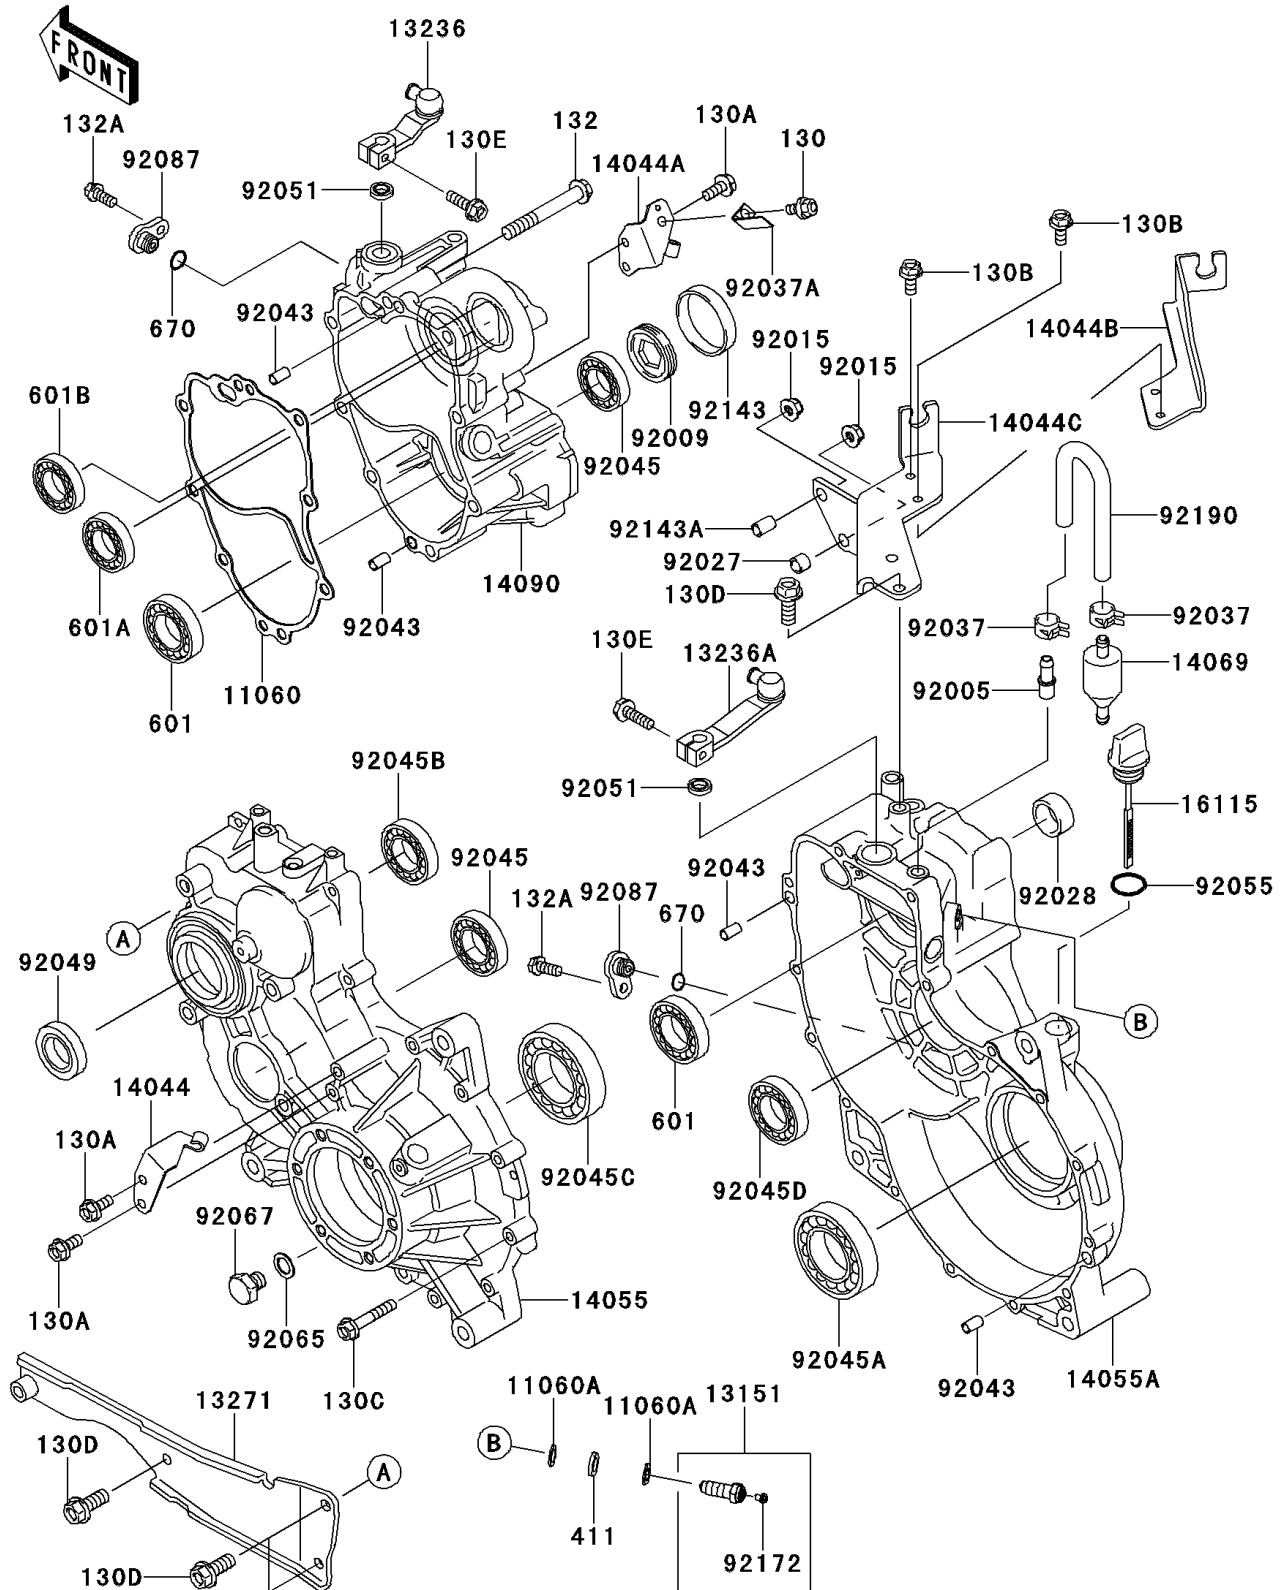

2009 MULE™ 4010 4x4 PARTS DIAGRAM

Gear Box

E1450

2009 MULE™ 4010 4x4 PARTS LIST

Gear Box

ITEM NAME	PART NUMBER	QUANTITY
BOLT-FLANGED,6X10 (Ref # 130)	130AA0610	1
BOLT-FLANGED,6X14 (Ref # 130A)	130AA0614	1
GASKET,GEAR CASE COVER (Ref # 11060)	11060-1310	1
GASKET (Ref # 11060A)	11060-1966	1
SWITCH-COMP (Ref # 13151)	13151-1093	1
LEVER-COMP (Ref # 13236)	13236-1363	1
LEVER-COMP (Ref # 13236A)	13236-1372	1
PLATE (Ref # 13271)	13271-1604	1
HOLDER-CABLE (Ref # 14044)	14044-0003	1
HOLDER-CABLE (Ref # 14044A)	14044-0004	1
HOLDER-CABLE,HI/LOW (Ref # 14044B)	14044-1075	1
HOLDER-CABLE (Ref # 14044C)	14044-1098	1
CASE-GEAR,LH (Ref # 14055)	14055-0035	1
CASE-GEAR,RH (Ref # 14055A)	14055-1110	1
BREATHER (Ref # 14069)	14069-1051	1
COVER,GEAR CASE,HI/LOW (Ref # 14090)	14090-1238	1
CAP-OIL FILLER (Ref # 16115)	16115-1060	1
FITTING,BREATHER (Ref # 92005)	92005-1127	1
SCREW,55MM (Ref # 92009)	92009-1290	1
NUT,8MM (Ref # 92015)	92015-1432	1
COLLAR,8.8X12X9 (Ref # 92027)	92027-1568	1
BUSHING,23X30X13 (Ref # 92028)	92028-132	1
CLAMP,TUBE (Ref # 92037)	92037-1505	1
CLAMP (Ref # 92037A)	92037-1680	1
PIN,6.2X8X14 (Ref # 92043)	92043-1263	1
BEARING-BALL,TMB304CCM (Ref # 92045)	92045-1142	1
BEARING-BALL,6010CM (Ref # 92045A)	92045-1162	1
BEARING-BALL,62/28 (Ref # 92045B)	92045-1207	1
BEARING-BALL,6210CM (Ref # 92045C)	92045-1213	1