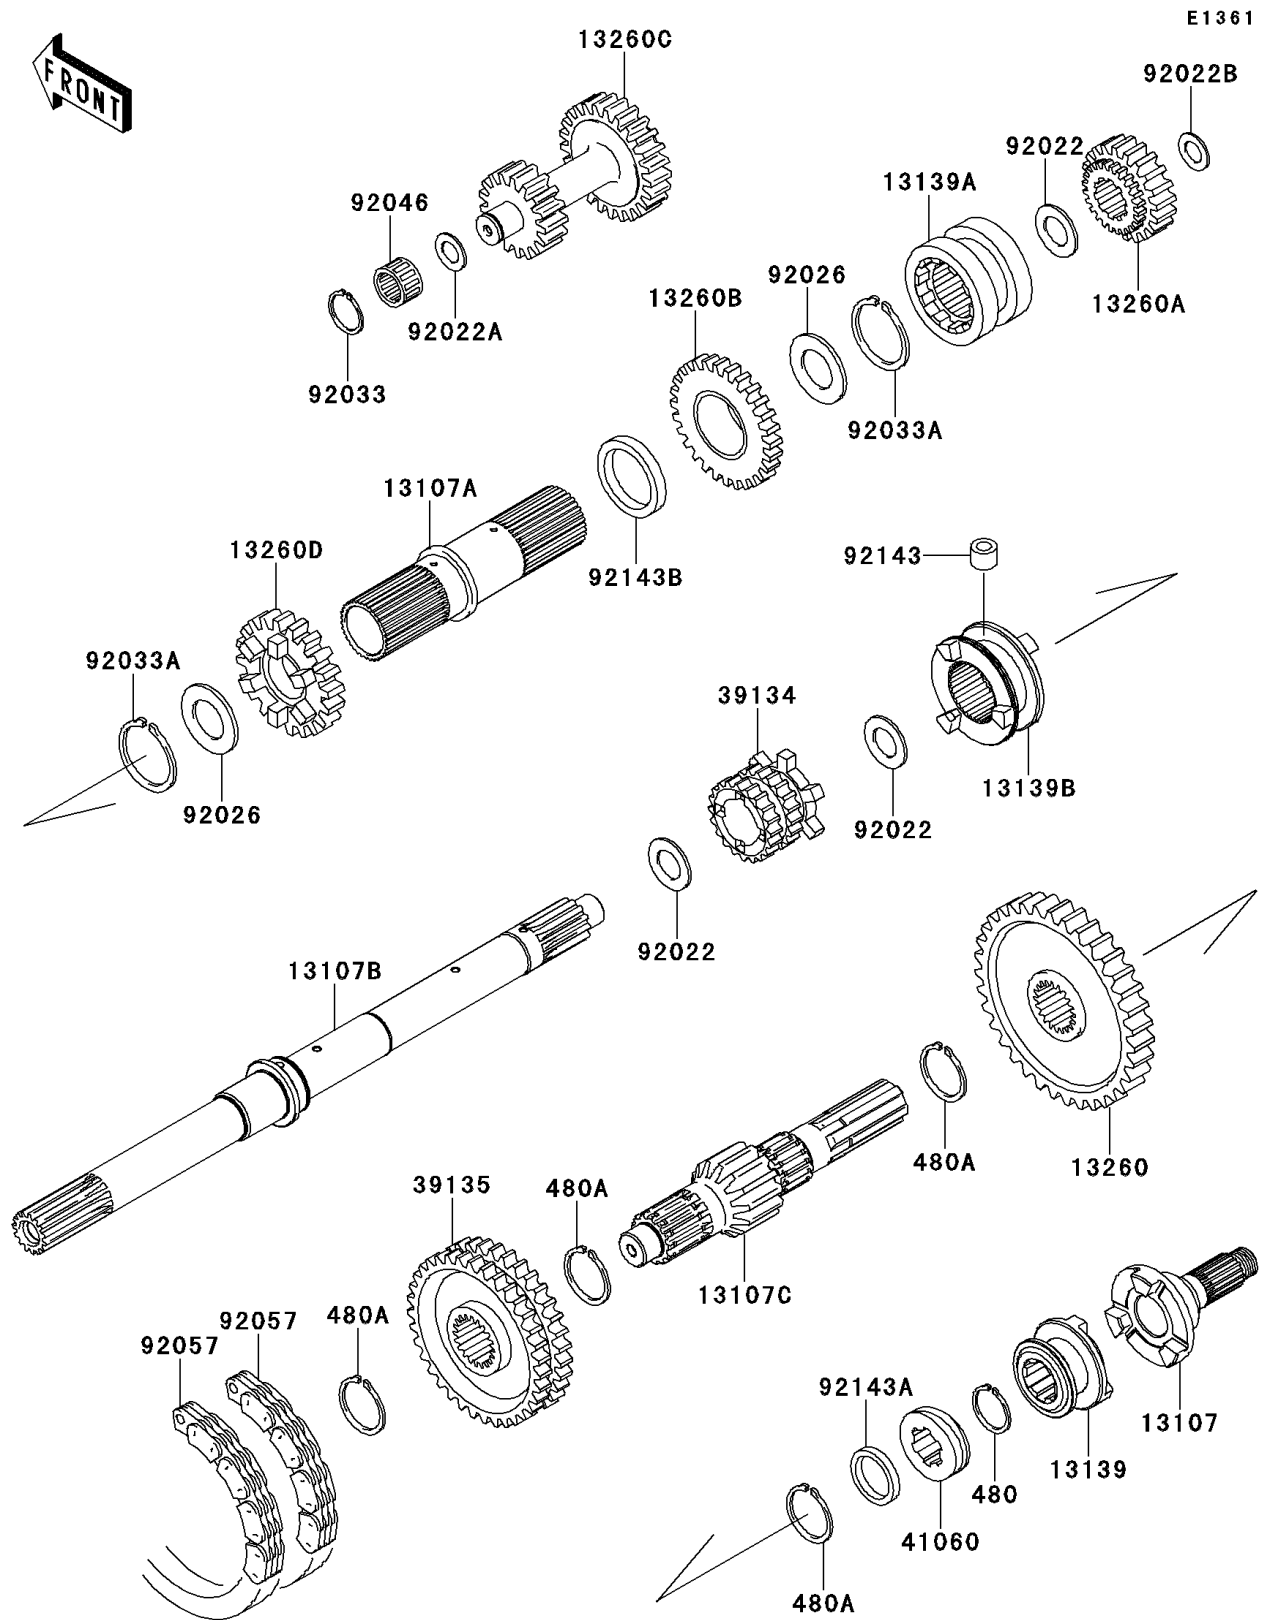

2009 MULE™ 4010 4x4 PARTS DIAGRAM

Transmission

2009 MULE™ 4010 4x4 PARTS LIST

Transmission

ITEM NAME	PART NUMBER	QUANTITY
CIRCLIP-TYPE-C,25MM (Ref # 480)	480J2500	1
CIRCLIP-TYPE-C,30MM (Ref # 480A)	480J3000	1
SHAFT,2WD/4WD (Ref # 13107)	13107-0106	1
SHAFT,INPUT OUTER (Ref # 13107A)	13107-1309	1
SHAFT,INPUT (Ref # 13107B)	13107-1470	1
SHAFT,OUTPUT,14T (Ref # 13107C)	13107-1517	1
SHIFTER,2WD/4WD (Ref # 13139)	13139-0010	1
SHIFTER,SPEED,HI/LOW (Ref # 13139A)	13139-1069	1
SHIFTER,FR/RR (Ref # 13139B)	13139-1072	1
GEAR,OUTPUT REVERSE,51T (Ref # 13260)	13260-1288	1
GEAR,INPUT REDUCTION,20T (Ref # 13260A)	13260-1289	1
GEAR,INPUT REDUCTION,28T (Ref # 13260B)	13260-1290	1
GEAR,REDUCTION,17T&25T (Ref # 13260C)	13260-1291	1
GEAR,INPUT 28T (Ref # 13260D)	13260-1462	1
SPROCKET-DRIVE,20T (Ref # 39134)	39134-1055	1
SPROCKET-DRIVEN,41T (Ref # 39135)	39135-1055	1
GEAR-METER SCREW (Ref # 41060)	41060-1147	1
WASHER,25.3X33X1 (Ref # 92022)	92022-1109	1
WASHER,17.3X28X1 (Ref # 92022A)	92022-255	1
WASHER,17.3X30X1.4 (Ref # 92022B)	92022-270	1
SPACER,35.3X44X0.5 (Ref # 92026)	92026-1375	1
RING-SNAP (Ref # 92033)	92033-032	1
RING-SNAP (Ref # 92033A)	92033-1269	1
BEARING-NEEDLE,K17X23X13.8 (Ref # 92046)	92046-1184	1
CHAIN,REVERSE,81RH2520,54L (Ref # 92057)	92057-1364	1
COLLAR,8X14X10.5 (Ref # 92143)	92143-1497	1
COLLAR,25X32X4.5 (Ref # 92143A)	92143-1597	1
COLLAR (Ref # 92143B)	92143-1599	1