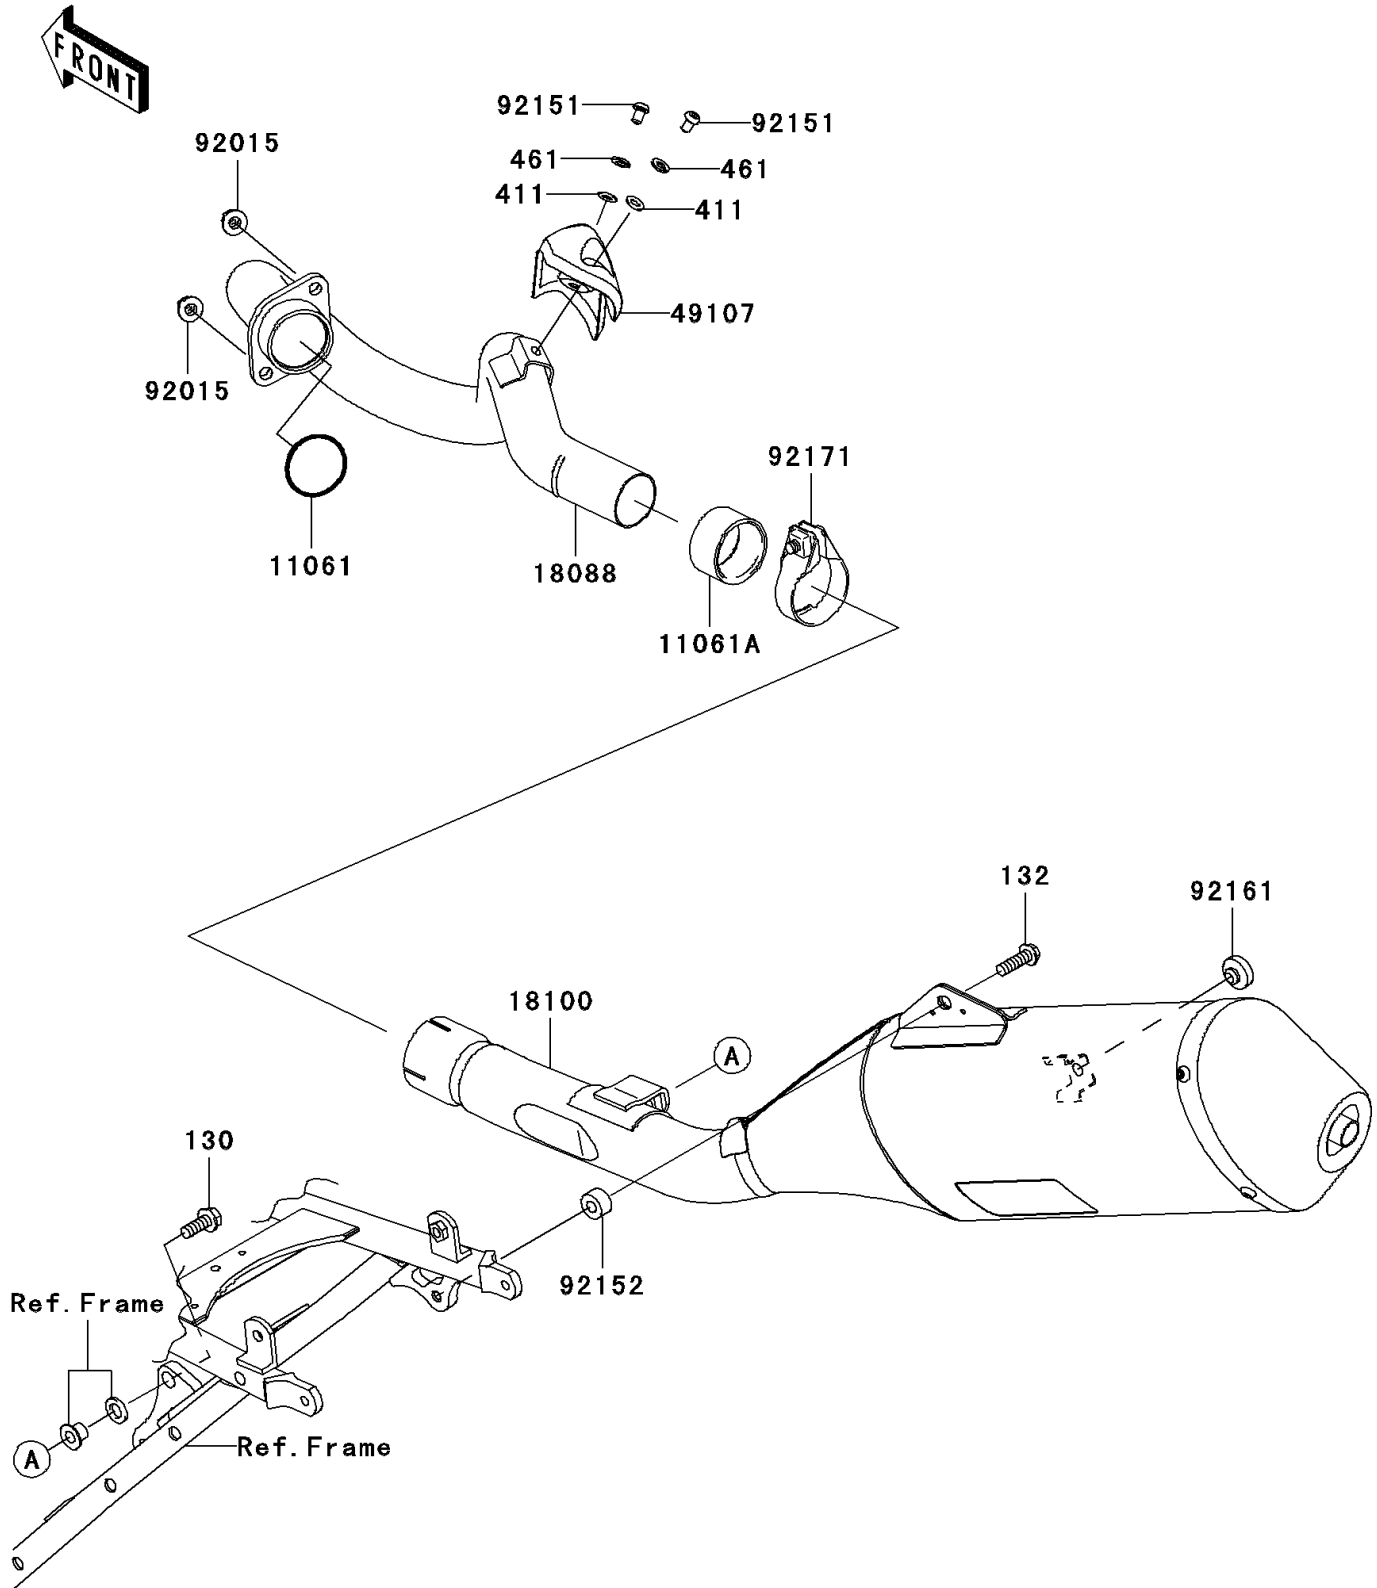

## 2008 KLX™450R PARTS DIAGRAM

Muffler(s)(A8F)

E1140

## 2008 KLX™450R PARTS LIST

Muffler(s)(A8F)

ITEM NAME	PART NUMBER	QUANTITY
BOLT-FLANGED,8X20 (Ref # 130)	130CA0820	1
BOLT-FLANGED-SMALL,8X25 (Ref # 132)	132BB0825	1
WASHER-PLAIN,6MM (Ref # 411)	411S0600	1
WASHER-SPRING,6MM (Ref # 461)	461S0600	1
GASKET,38.9X46.4X3.0 (Ref # 11061)	11061-0082	1
GASKET,38.1X48.7X32 (Ref # 11061A)	11061-0285	1
PIPE-EXHAUST (Ref # 18088)	18088-0371	1
BODY-ASSY-MUFFLER (Ref # 18100)	18100-0070	1
COVER-EXHAUST PIPE (Ref # 49107)	49107-0109	1
NUT,8MM (Ref # 92015)	92015-1402	1
BOLT,SOCKET,6X10 (Ref # 92151)	92151-1449	1
COLLAR (Ref # 92152)	92152-3726	1
DAMPER,8X22X6 (Ref # 92161)	92161-0516	1
CLAMP (Ref # 92171)	92171-0653	1