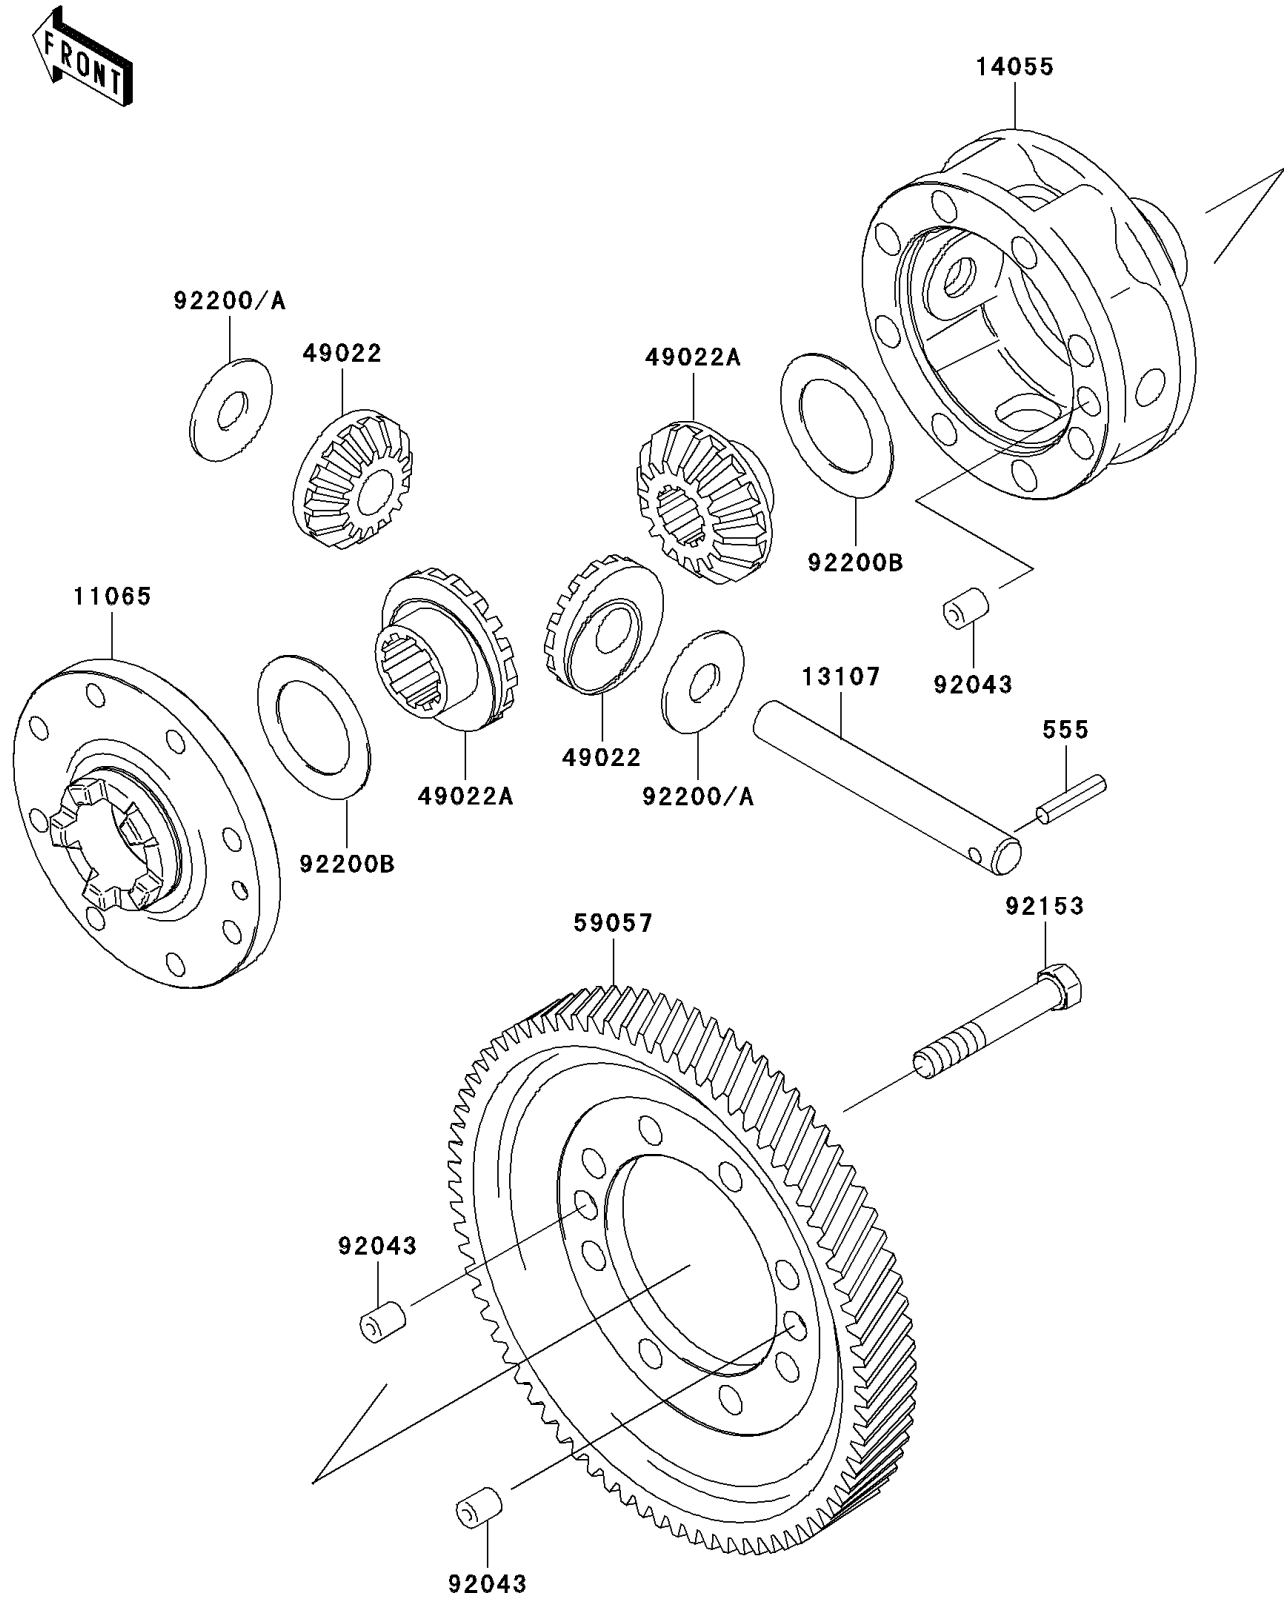

2009 MULE™ 4010 Trans4x4® PARTS DIAGRAM

Differential

E1451

2009 MULE™ 4010 Trans4x4® PARTS LIST

Differential

ITEM NAME	PART NUMBER	QUANTITY
PIN-SPRING (Ref # 555)	555A0525	1
CAP,GEAR CASE (Ref # 11065)	11065-0033	1
SHAFT (Ref # 13107)	13107-0009	1
CASE-GEAR,DIFFERENTIAL (Ref # 14055)	14055-0003	1
GEAR-BEVEL,10T (Ref # 49022)	49022-1105	1
GEAR-BEVEL,16T (Ref # 49022A)	49022-1117	1
GEAR-HELICAL,DIFFERENTIAL (Ref # 59057)	59057-0002	1
PIN,10X12 (Ref # 92043)	92043-0029	1
BOLT,10X63 (Ref # 92153)	92153-0331	1
WASHER,14.5X38X1.2 (Ref # 92200)	92200-0021	1
WASHER,14.5X38X1.0 (Ref # 92200A)	92200-1044	1
WASHER,35.5X54X1.0 (Ref # 92200B)	92200-1045	1