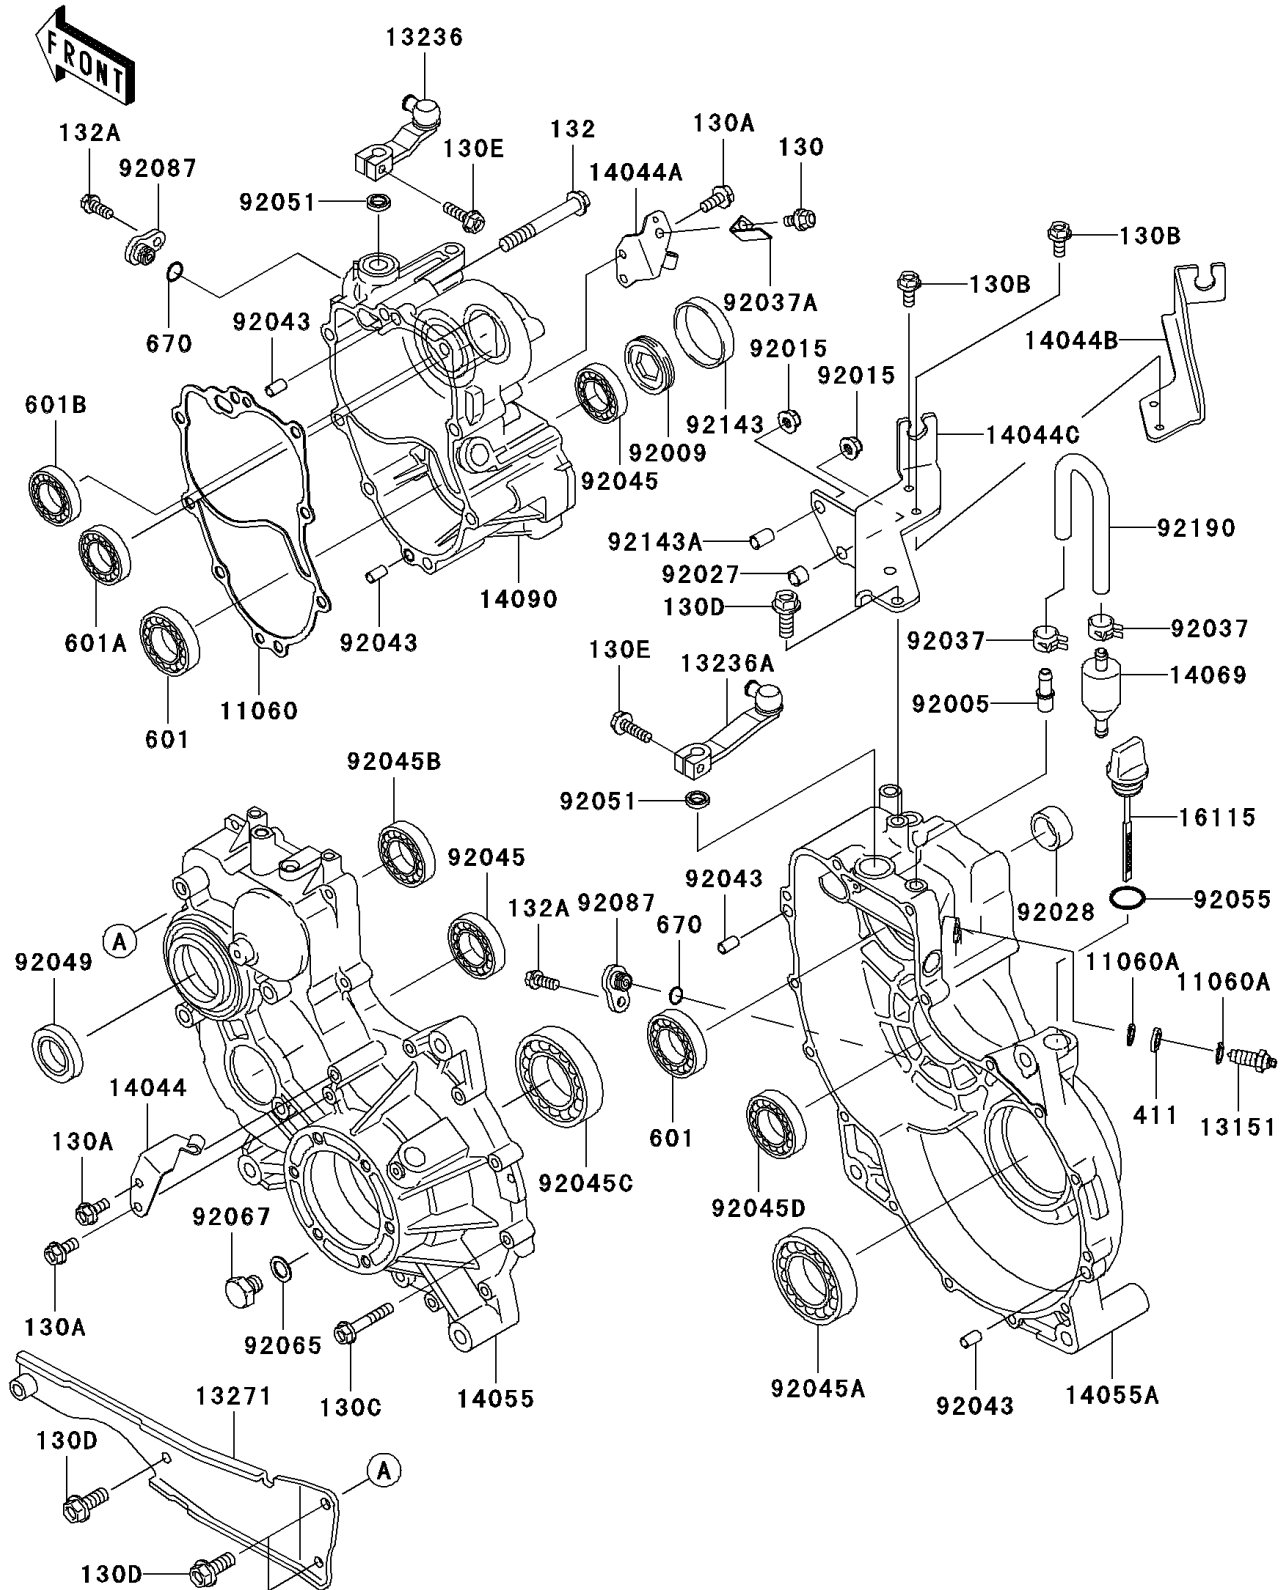

2009 MULE™ 4010 Trans4x4® PARTS DIAGRAM

Gear Box

E1450

2009 MULE™ 4010 Trans4x4® PARTS LIST

Gear Box

ITEM NAME	PART NUMBER	QUANTITY
BOLT-FLANGED,6X10 (Ref # 130)	130AA0610	1
BOLT-FLANGED,6X14 (Ref # 130A)	130AA0614	1
BOLT-FLANGED,6X14 (Ref # 130B)	130BA0614	1
GASKET,GEAR CASE COVER (Ref # 11060)	11060-1310	1
GASKET (Ref # 11060A)	11060-1966	1
SWITCH-COMP (Ref # 13151)	13151-1093	1
LEVER-COMP (Ref # 13236)	13236-1363	1
LEVER-COMP (Ref # 13236A)	13236-1372	1
PLATE (Ref # 13271)	13271-1604	1
HOLDER-CABLE (Ref # 14044)	14044-0003	1
HOLDER-CABLE (Ref # 14044A)	14044-0004	1
HOLDER-CABLE,HI/LOW (Ref # 14044B)	14044-1075	1
HOLDER-CABLE (Ref # 14044C)	14044-1098	1
CASE-GEAR,LH (Ref # 14055)	14055-0035	1
CASE-GEAR,RH (Ref # 14055A)	14055-1110	1
BREATHER (Ref # 14069)	14069-1051	1
COVER,GEAR CASE,HI/LOW (Ref # 14090)	14090-1238	1
CAP-OIL FILLER (Ref # 16115)	16115-1060	1
FITTING,BREATHER (Ref # 92005)	92005-1127	1
SCREW,55MM (Ref # 92009)	92009-1290	1
NUT,8MM (Ref # 92015)	92015-1432	1
COLLAR,8.8X12X9 (Ref # 92027)	92027-1568	1
BUSHING,23X30X13 (Ref # 92028)	92028-132	1
CLAMP,TUBE (Ref # 92037)	92037-1505	1
CLAMP (Ref # 92037A)	92037-1680	1
PIN,6.2X8X14 (Ref # 92043)	92043-1263	1
BEARING-BALL,TMB304CCM (Ref # 92045)	92045-1142	1
BEARING-BALL,6010CM (Ref # 92045A)	92045-1162	1
BEARING-BALL,62/28 (Ref # 92045B)	92045-1207	1