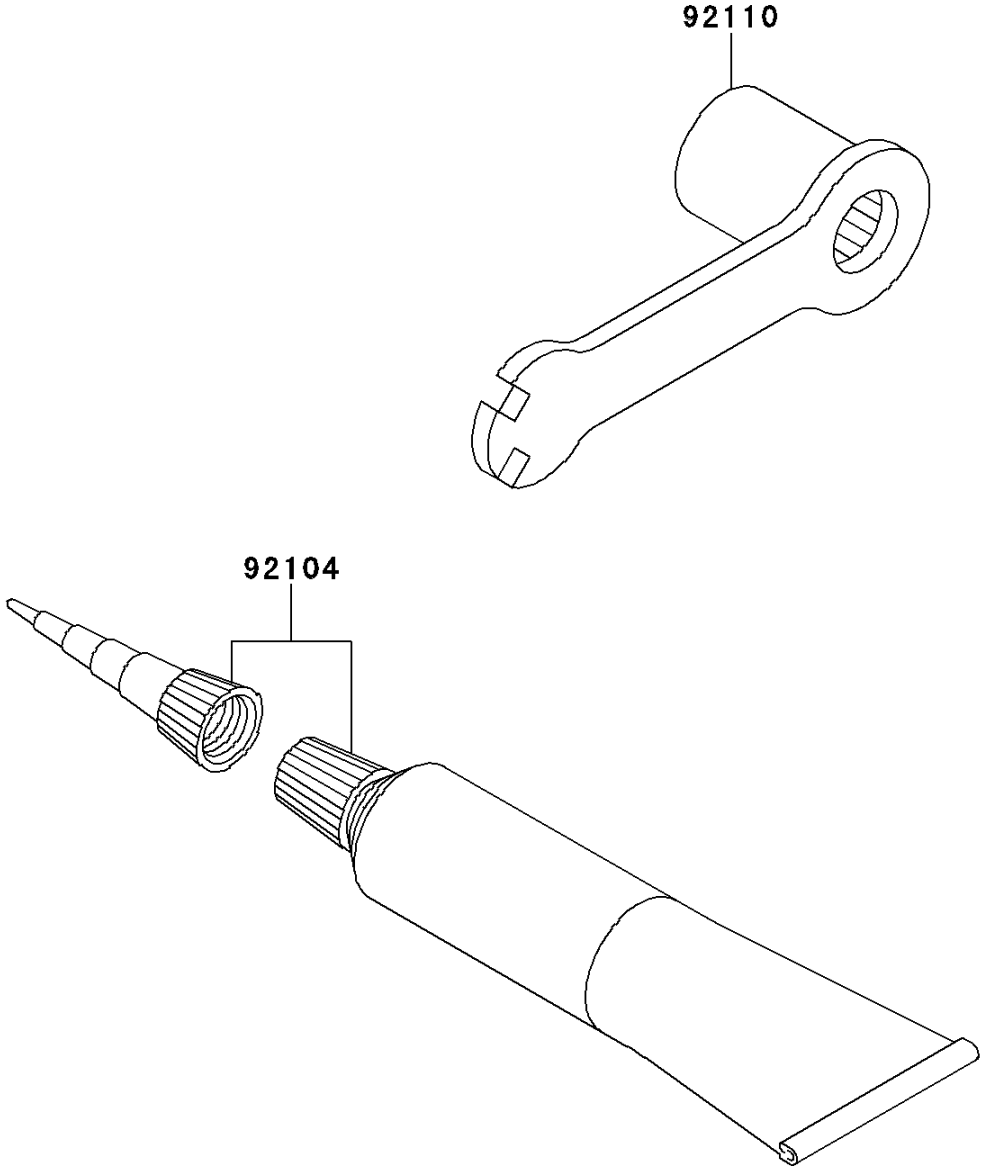

2010 PARTS DIAGRAM

Owner's Tools

F2810

2010 PARTS LIST

Owner's Tools

ITEM NAME	PART NUMBER	QUANTITY
GASKET-LIQUID,TB1105B,SILVER (Ref # 92104)	92104-002	1
TOOL-WRENCH,BOX,21MM&SPOKE (Ref # 92110)	92110-1119	1