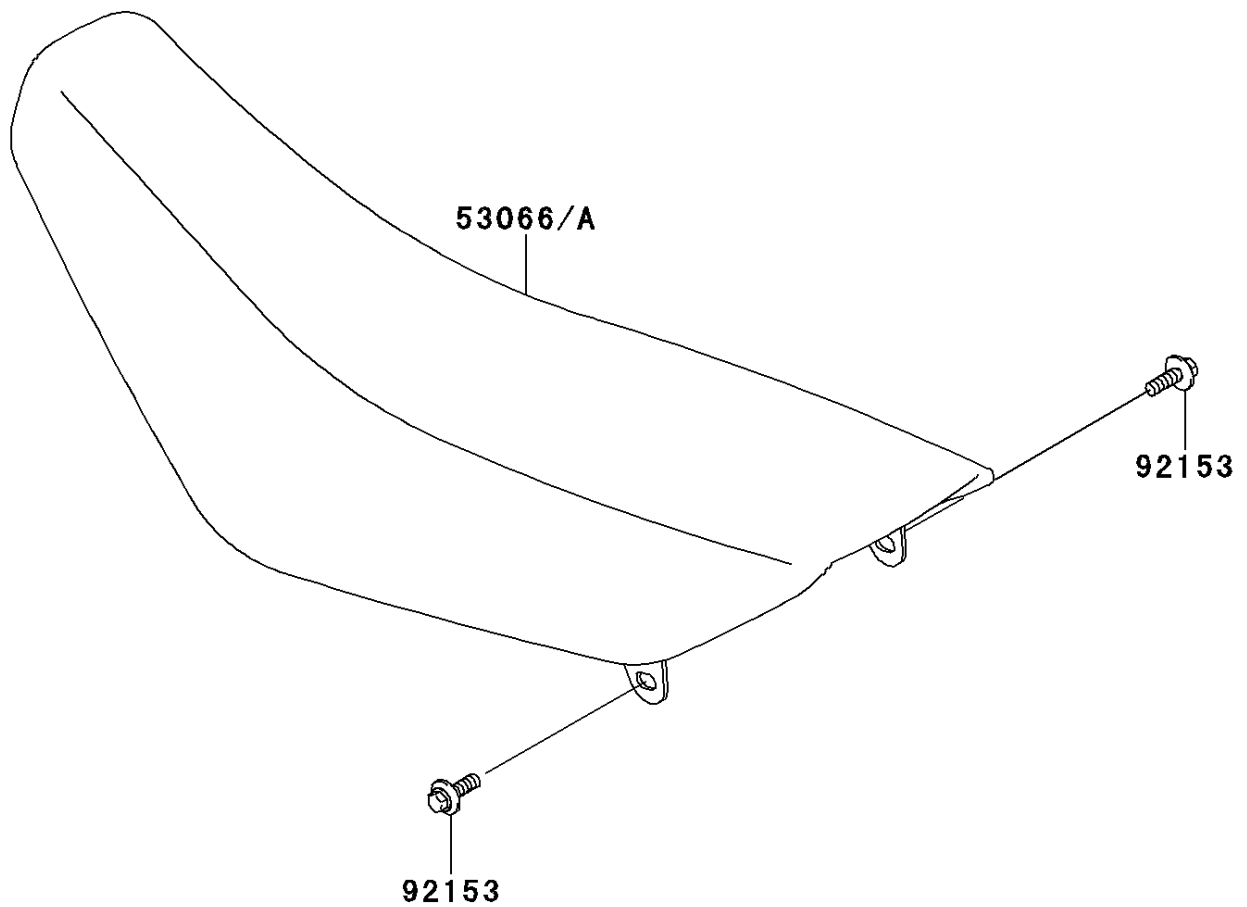

## 2010 PARTS DIAGRAM

Seat

F2510

## 2010 PARTS LIST

Seat

ITEM NAME	PART NUMBER	QUANTITY
SEAT-ASSY,BLACK/GREEN (Ref # 53066)	53066-0092-13R	1
BOLT,6X20 (Ref # 92153)	92153-0502	1