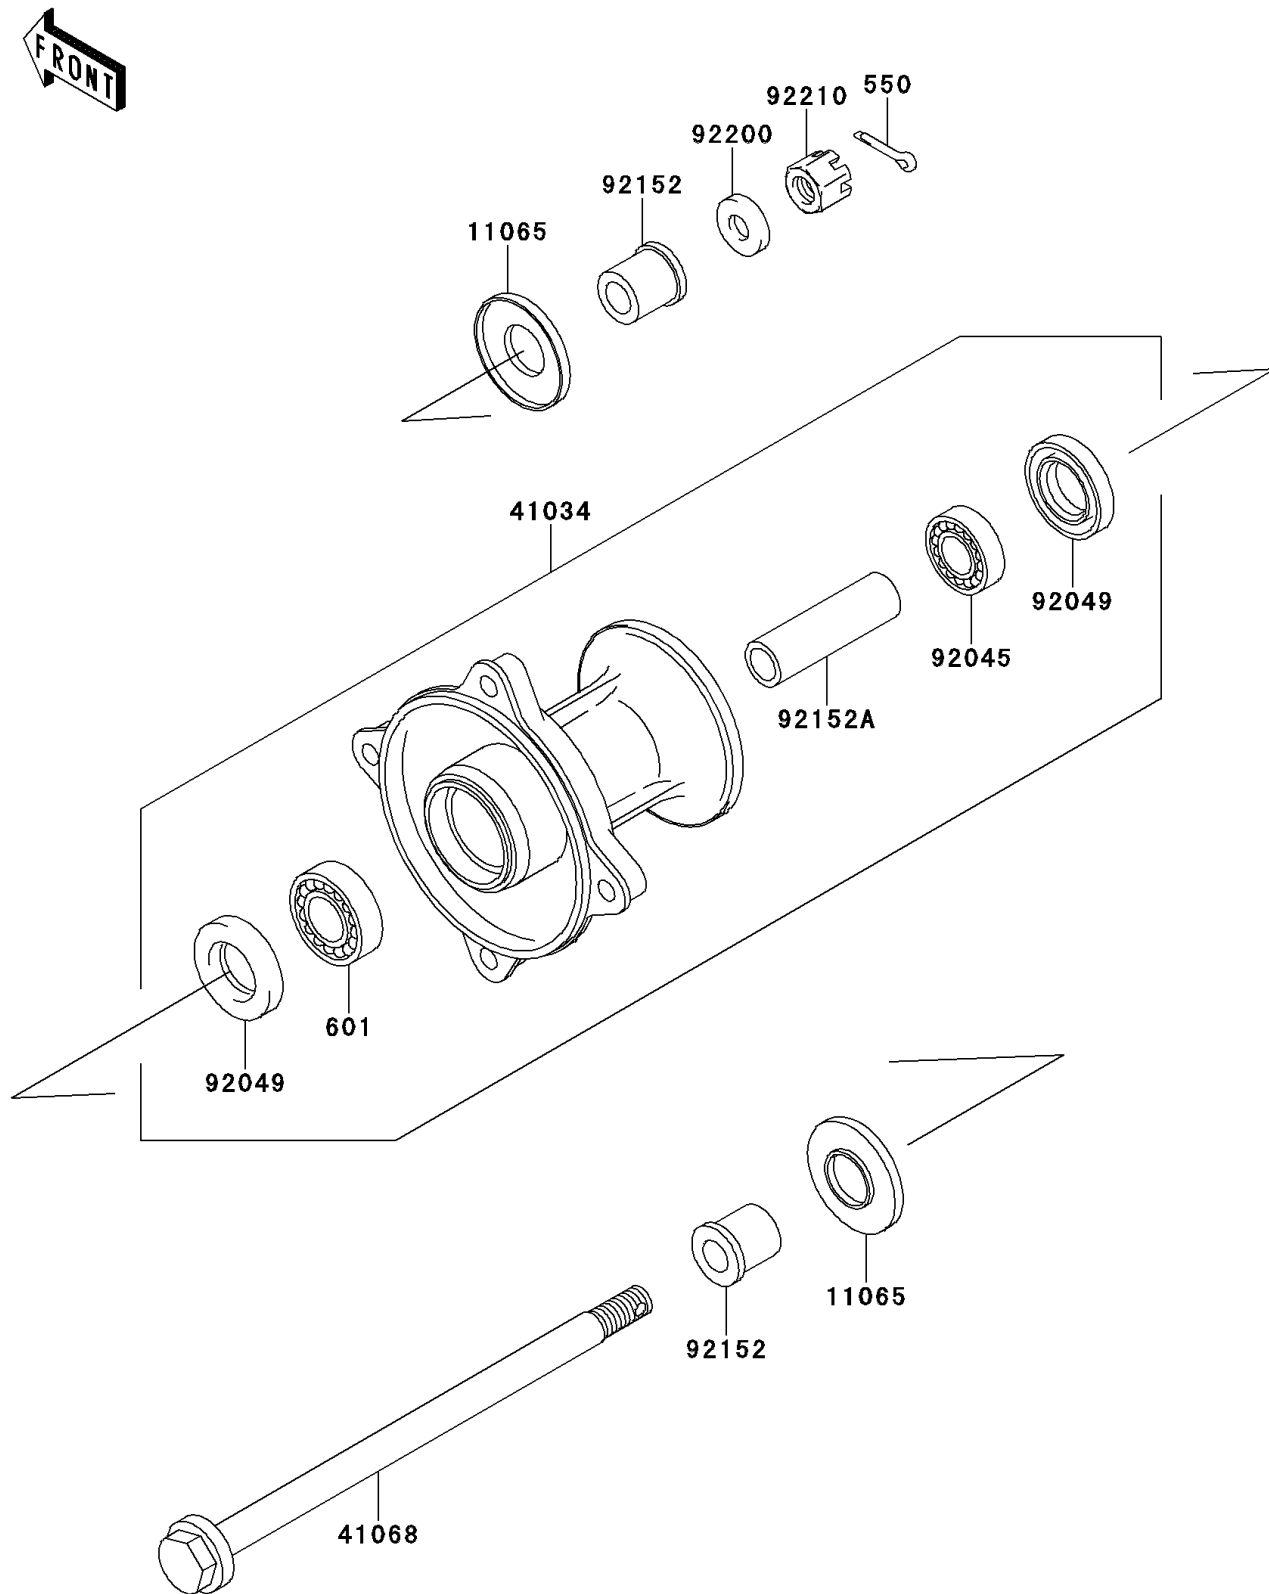

## 2010 PARTS DIAGRAM

Front Hub

F2230

## 2010 PARTS LIST

Front Hub

ITEM NAME	PART NUMBER	QUANTITY
PIN-COTTER,3.0X25 (Ref # 550)	550AA3025	1
BEARING-BALL,#6201UUC3 (Ref # 601)	601B6301UU	1
CAP (Ref # 11065)	11065-1137	1
DRUM-ASSY,FRONT BRAKE (Ref # 41034)	41034-1302	1
AXLE,FR (Ref # 41068)	41068-1418	1
BEARING-BALL,TMB201LLUC3/2A (Ref # 92045)	92045-1062	1
SEAL-OIL,TC20376.5 (Ref # 92049)	92049-1257	1
COLLAR,AXLE,L=15.5 (Ref # 92152)	92152-1196	1
COLLAR,FR BRAKE DRUM,L=59 (Ref # 92152A)	92152-1197	1
WASHER,12.3X23X2.3 (Ref # 92200)	92200-1004	1
NUT,12MM (Ref # 92210)	92210-7501	1