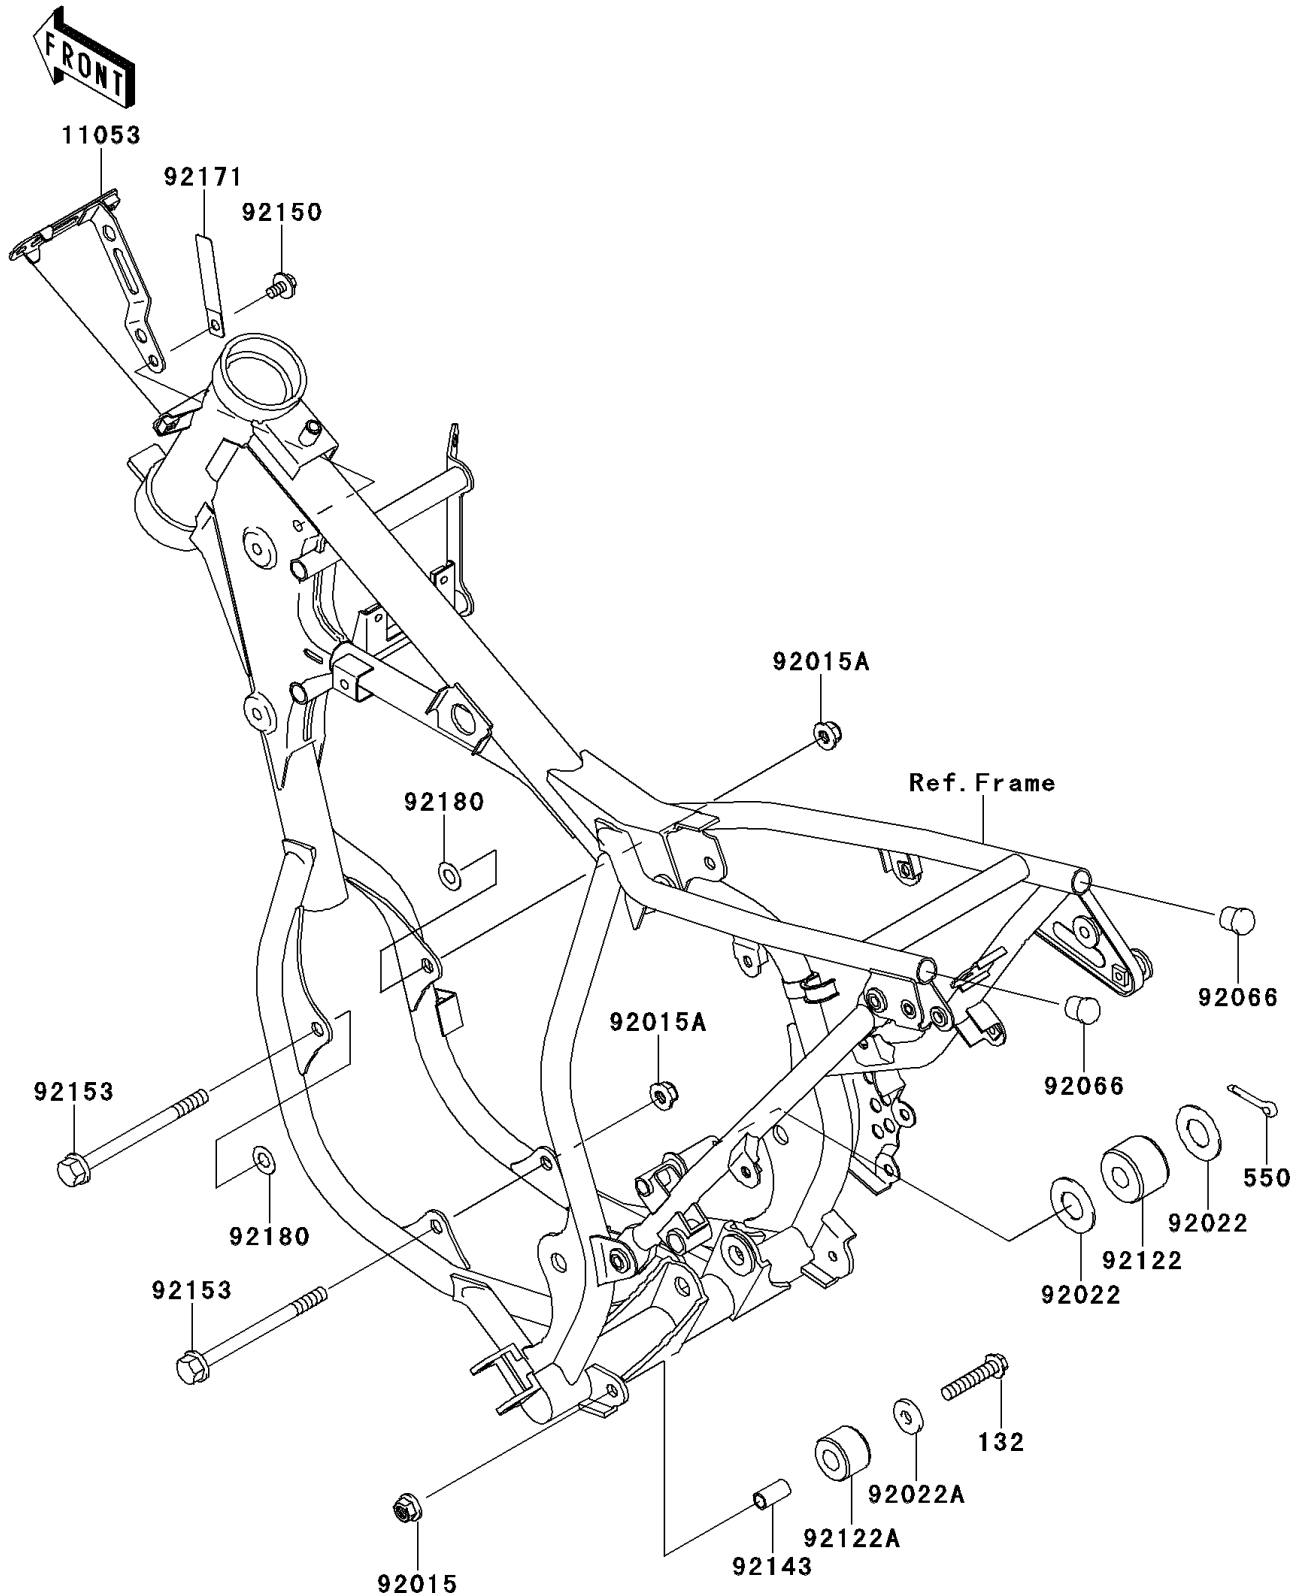

2010 PARTS DIAGRAM

Engine Mount

F2122

2010 PARTS LIST

Engine Mount

ITEM NAME	PART NUMBER	QUANTITY
BOLT-FLANGED-SMALL,8X40 (Ref # 132)	132BA0840	1
PIN-COTTER,2.5X18 (Ref # 550)	550AA2518	1
BRACKET,IGNITER (Ref # 11053)	11053-1682	1
NUT,FLANGED,8MM (Ref # 92015)	92015-1406	1
NUT,8MM (Ref # 92015A)	92015-1432	1
WASHER (Ref # 92022)	92022-107	1
WASHER,8.5X20X1.6 (Ref # 92022A)	92022-1561	1
PLUG (Ref # 92066)	92066-1081	1
ROLLER,CHAIN GUIDE (Ref # 92122)	92122-1179	1
ROLLER,CHAIN GUIDE (Ref # 92122A)	92122-1213	1
COLLAR,9.5X12.7X25 (Ref # 92143)	92143-1432	1
BOLT,6X12 (Ref # 92150)	92150-1891	1
BOLT,FLANGED,8X110 (Ref # 92153)	92153-1095	1
CLAMP (Ref # 92171)	92171-0652	1
SHIM,9X18X0.3 (Ref # 92180)	92180-1354	1