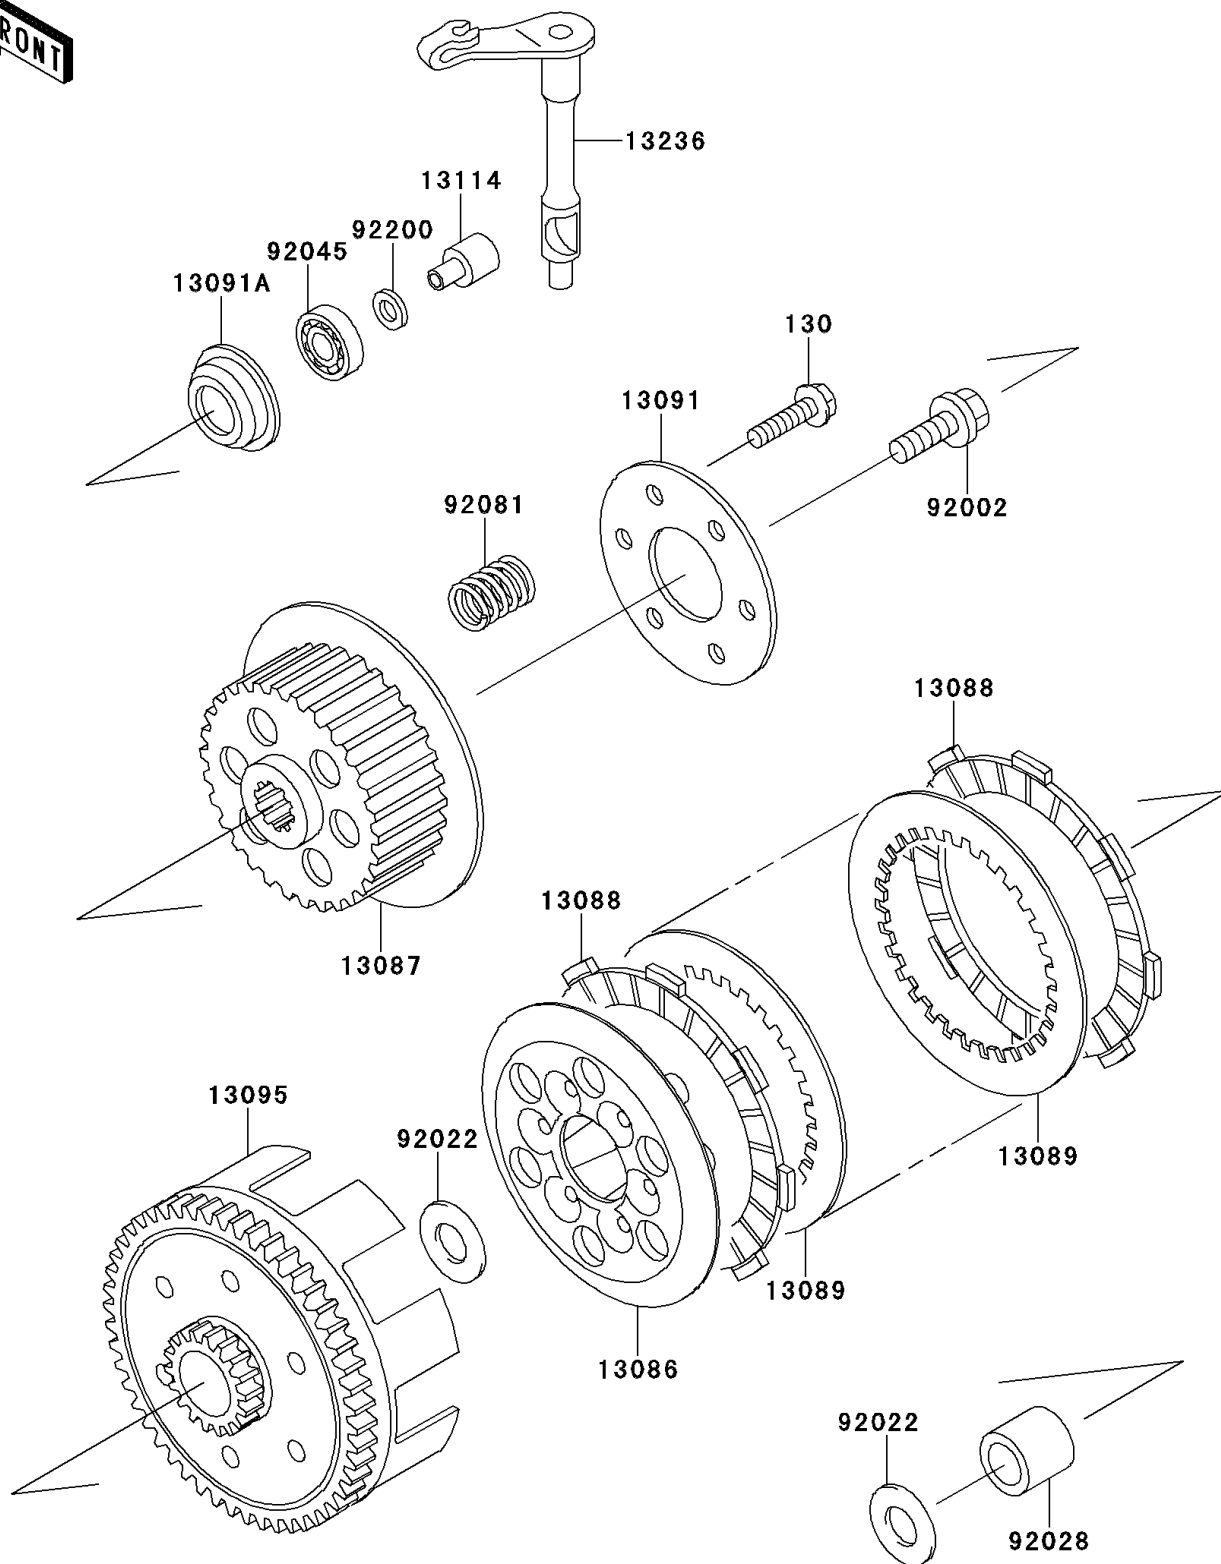

## 2010 PARTS DIAGRAM

Clutch

E1350

## 2010 PARTS LIST

### Clutch

ITEM NAME	PART NUMBER	QUANTITY
BOLT-FLANGED,5X20 (Ref # 130)	130CA0520	1
WHEEL-CLUTCH (Ref # 13086)	13086-1002	1
HUB-CLUTCH (Ref # 13087)	13087-1051	1
PLATE-FRICTION (Ref # 13088)	13088-1010	1
PLATE-CLUTCH (Ref # 13089)	13089-1087	1
HOLDER,CLUTCH SPRING (Ref # 13091)	13091-1115	1
HOLDER,CLUTCH PUSHER (Ref # 13091A)	13091-1133	1
HOUSING-COMP-CLUTCH (Ref # 13095)	13095-1042	1
PUSHER-CLUTCH (Ref # 13114)	13114-1055	1
LEVER-COMP,RELEASE (Ref # 13236)	13236-1338	1
BOLT,10X30 (Ref # 92002)	92002-1697	1
WASHER,17.3X28X1 (Ref # 92022)	92022-255	1
BUSHING (Ref # 92028)	92028-1967	1
BEARING-BALL,627 (Ref # 92045)	92045-1236	1
SPRING,CLUTCH (Ref # 92081)	92081-1175	1
WASHER,7X12.5X0.8 (Ref # 92200)	92200-1197	1