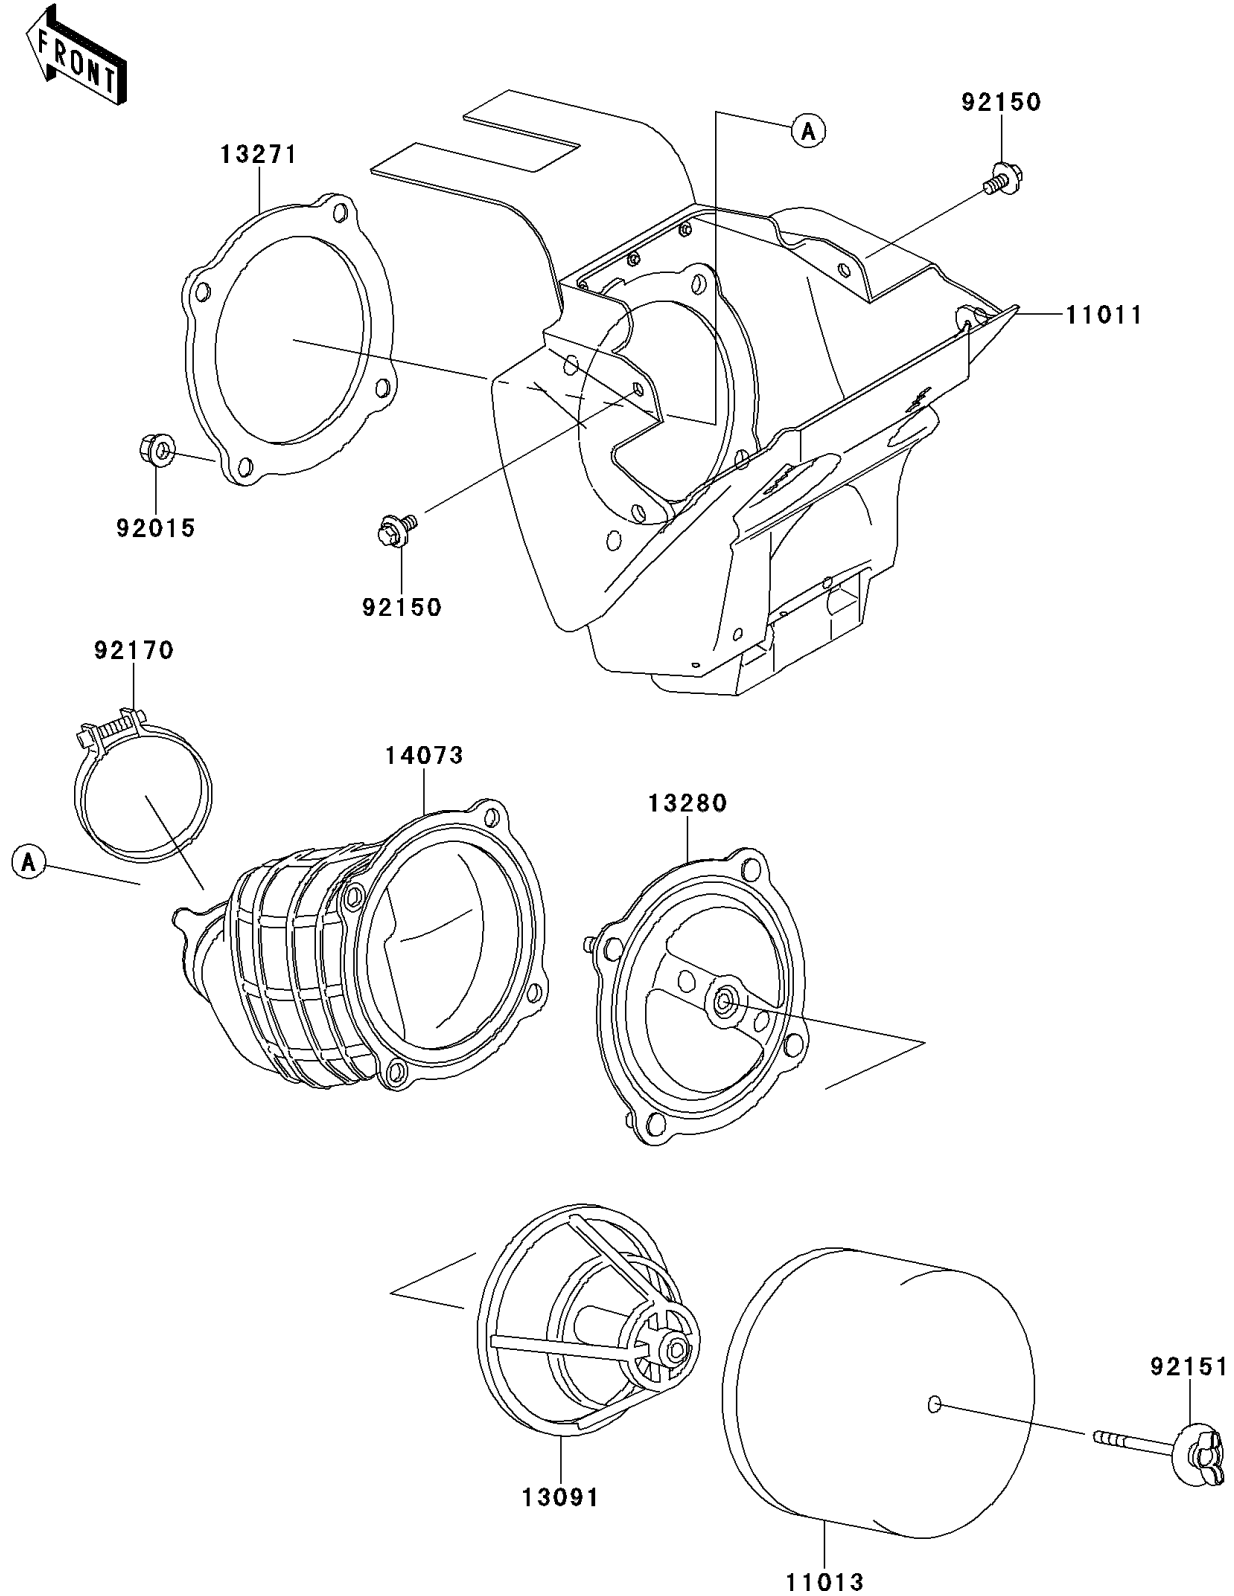

2010 PARTS DIAGRAM

Air Cleaner

E1130

2010 PARTS LIST

Air Cleaner

ITEM NAME	PART NUMBER	QUANTITY
CASE-AIR FILTER (Ref # 11011)	11011-1578	1
ELEMENT-AIR FILTER (Ref # 11013)	11013-1284	1
HOLDER,ELEMENT (Ref # 13091)	13091-1696	1
PLATE,AIR FILTER (Ref # 13271)	13271-1298	1
HOLDER,AIR FILTER ELEMENT (Ref # 13280)	13280-1142	1
DUCT,AIR FILTER (Ref # 14073)	14073-1759	1
NUT,FLANGED,5MM (Ref # 92015)	92015-1259	1
BOLT,6X14 (Ref # 92150)	92150-1340	1
BOLT,AIR FILTER (Ref # 92151)	92151-1256	1
CLAMP (Ref # 92170)	92170-1686	1