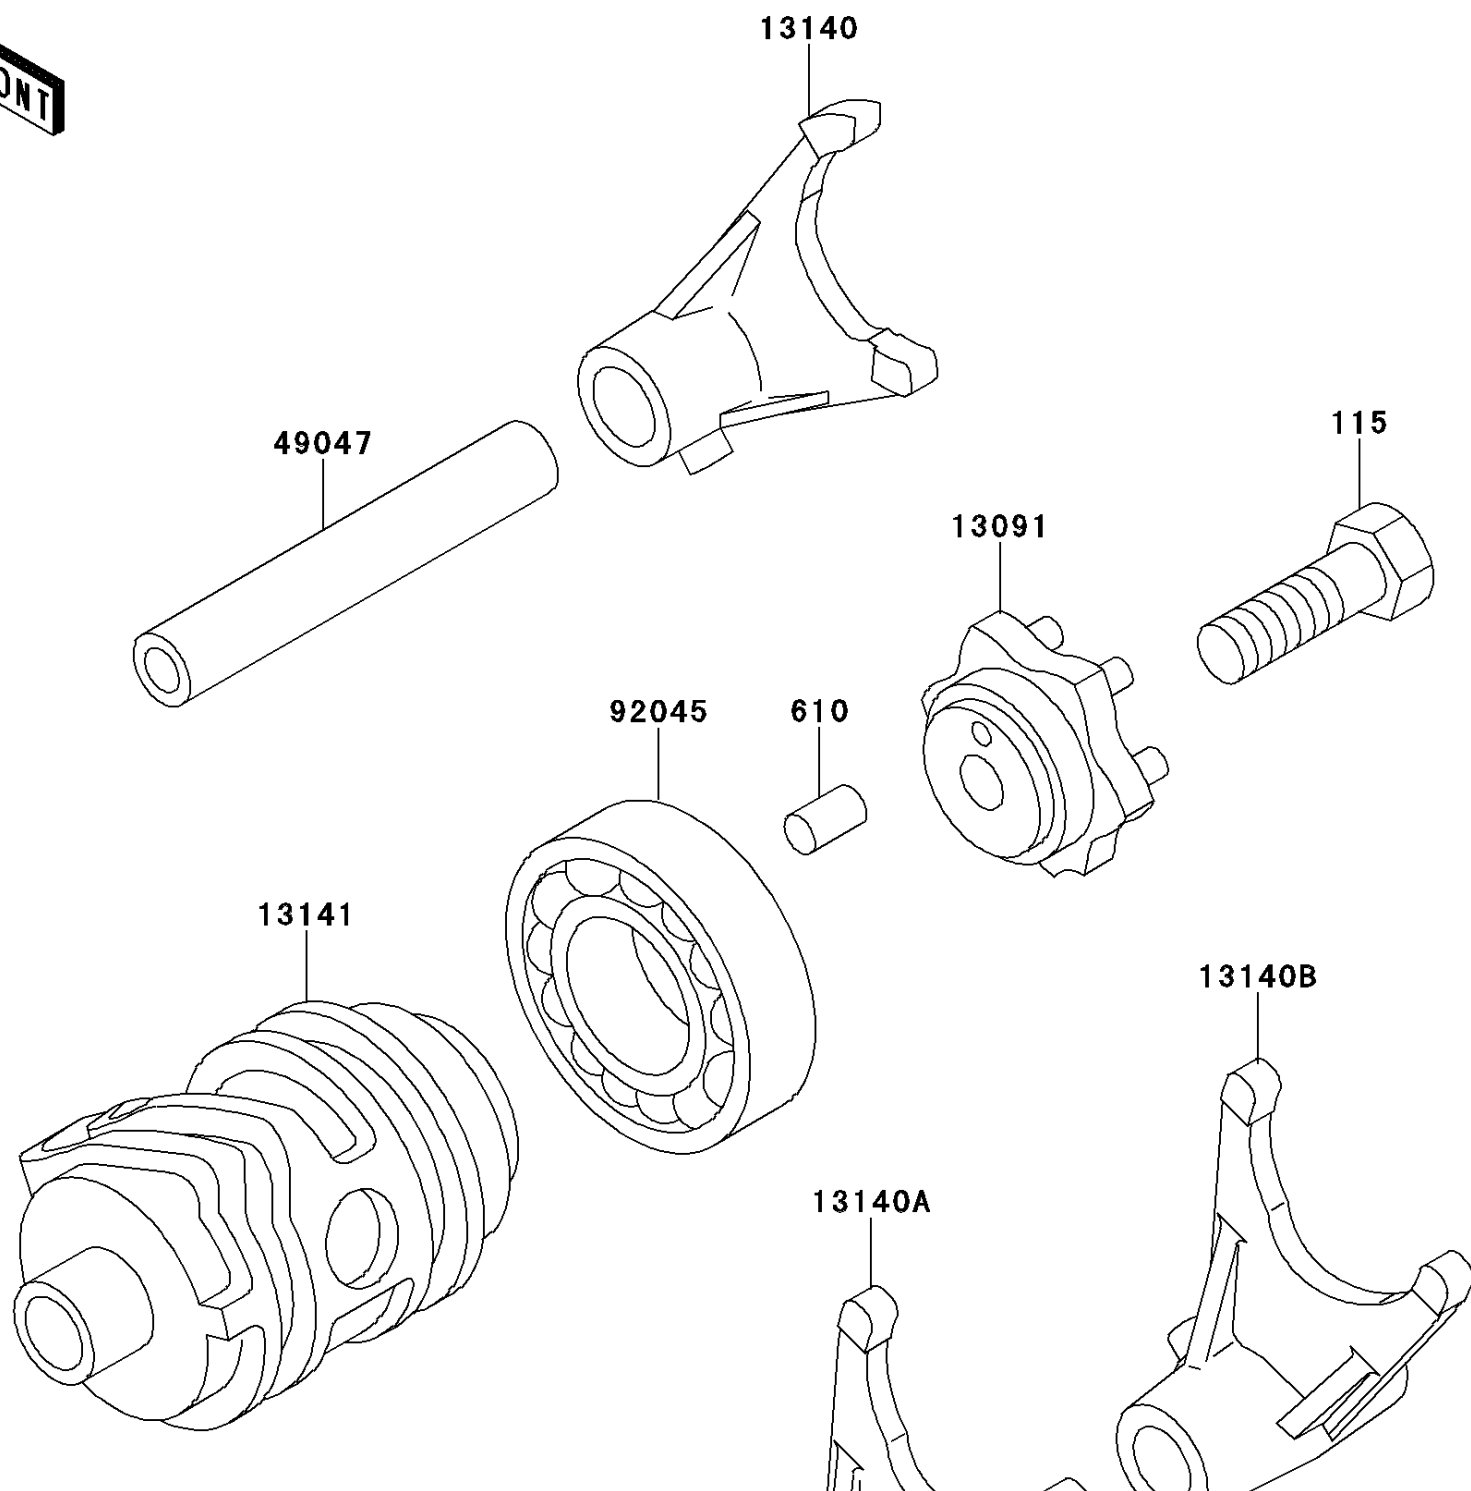

2011 KX™100 PARTS DIAGRAM

Gear Change Drum/Shift Fork(s)

E1362

2011 KX™100 PARTS LIST

Gear Change Drum/Shift Fork(s)

ITEM NAME	PART NUMBER	QUANTITY
BOLT-SMALL-UPSET,8X25 (Ref # 115)	115BA0825	1
ROLLER,4X8 (Ref # 610)	610A0408	1
HOLDER,CHANGE DRUM (Ref # 13091)	13091-1390	1
FORK-SHIFT,5TH&6TH (Ref # 13140)	13140-1302	1
FORK-SHIFT,2ND&3RD (Ref # 13140A)	13140-1303	1
FORK-SHIFT,LOW&4TH (Ref # 13140B)	13140-1304	1
DRUM-CHANGE (Ref # 13141)	13141-1120	1
ROD-SHIFT,5.9X10X64.5 (Ref # 49047)	49047-1063	1
ROD-SHIFT,5.9X10X81 (Ref # 49047A)	49047-1064	1
BEARING-BALL,6905Z (Ref # 92045)	92045-1058	1