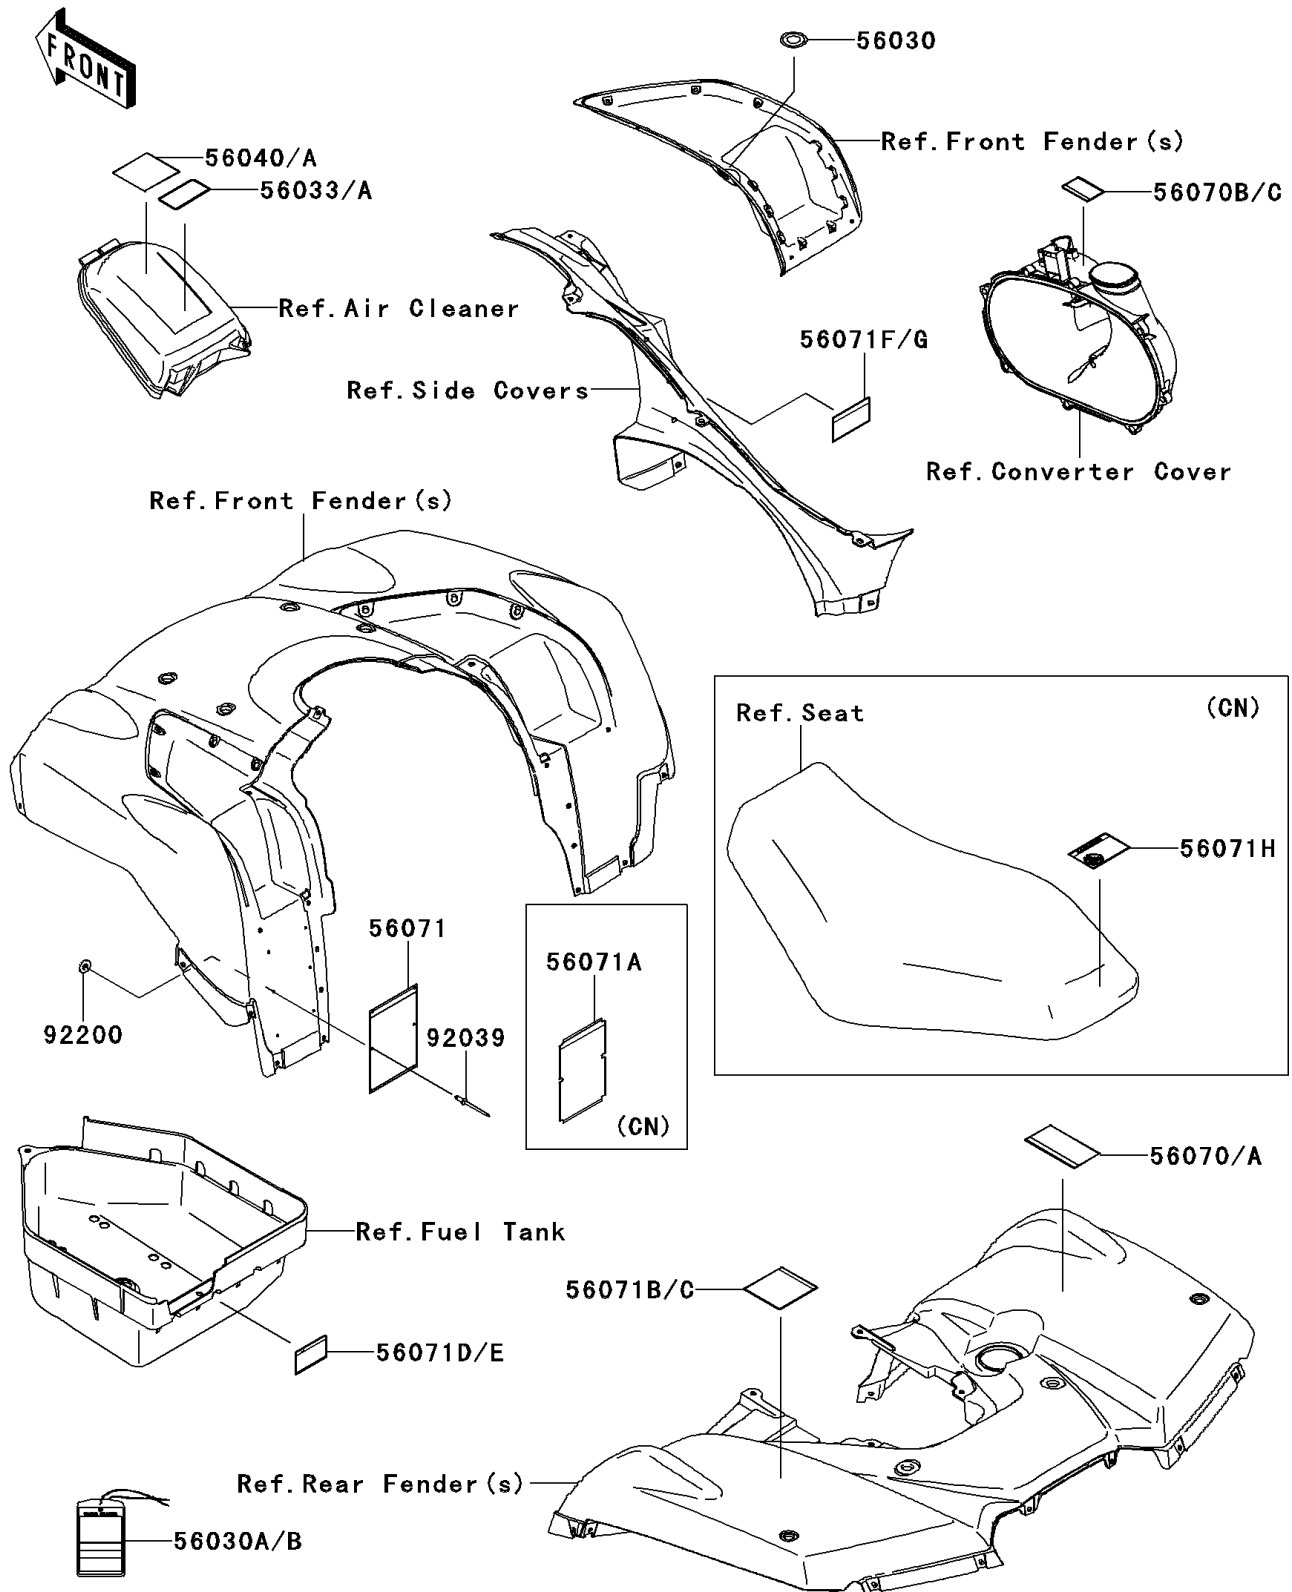

2011 Brute Force® 650 4x4i PARTS DIAGRAM

Labels

F2860

2011 Brute Force® 650 4x4i PARTS LIST

Labels

ITEM NAME	PART NUMBER	QUANTITY
LABEL,IGNITION SWITCH (Ref # 56030)	56030-0018	1
LABEL,HANGTAG (Ref # 56030A)	56030-0194	1
LABEL-MANUAL,AIR CLEANER (Ref # 56033)	56033-0064	1
LABEL-WARNING,UNDER 16 (Ref # 56040)	56040-1276	1
LABEL-WARNING,DRIVE BELT (Ref # 56070)	56070-0038	1
LABEL-WARNING,CVT COVER (Ref # 56070B)	56070-1269	1
LABEL-WARNING,SERIOUS INJURY (Ref # 56071)	56071-0057	1
LABEL-WARNING,TIRE&MAX LOAD (Ref # 56071B)	56071-0073	1
LABEL-WARNING,TOWING (Ref # 56071D)	56071-0079	1
LABEL-WARNING,SHIFT LEVER (Ref # 56071F)	56071-0090	1
RIVET,3.2X8 (Ref # 92039)	92039-3763	1
WASHER,3.5X8X1 (Ref # 92200)	92200-1251	1
LABEL,HANGTAG,FRN (Ref # 56030B)	56030-0197	1
LABEL-MANUAL,AIR CLEANER,FRN (Ref # 56033A)	56033-0308	1
LABEL-WARNING,AGE,FRN (Ref # 56040A)	56040-1325	1
LABEL-WARNING,DRIVE BELT,FRN (Ref # 56070A)	56070-0039	1
LABEL-WARNING,CVT COVER,FRN (Ref # 56070C)	56070-1271	1
LABEL-WARNING,GENERAL,FRN (Ref # 56071A)	56071-0059	1
LABEL-WARNING,TIRE INFO,FRN (Ref # 56071C)	56071-0074	1
LABEL-WARNING,TRAILER TOWING,FRN (Ref # 56071E)	56071-0080	1
LABEL-WARNING,SHIFT LEVER,FRN (Ref # 56071G)	56071-0092	1
LABEL-WARNING,NO PASSENGER,FRN (Ref # 56071H)	56071-0097	1