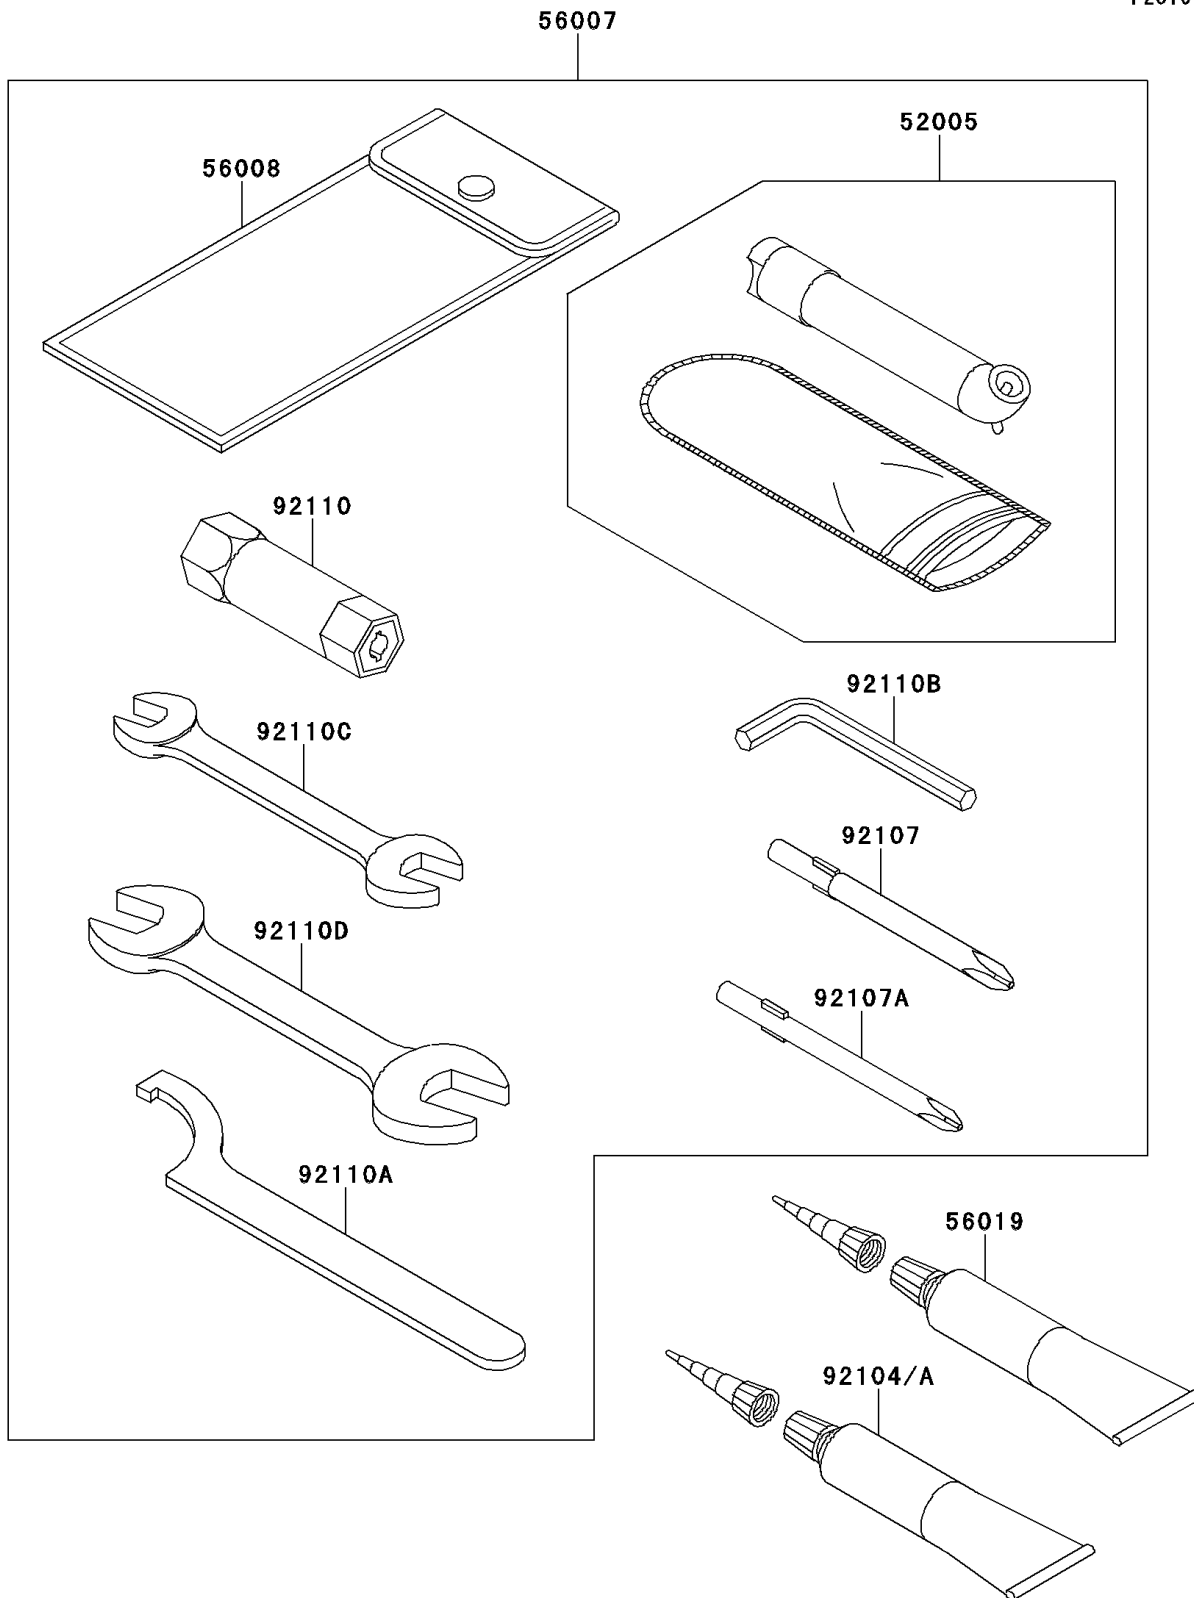

## 2011 Brute Force® 650 4x4i PARTS DIAGRAM

Owner's Tools

F2810

## 2011 Brute Force® 650 4x4i PARTS LIST

Owner's Tools

ITEM NAME	PART NUMBER	QUANTITY
GAUGE,AIR (Ref # 52005)	52005-1082	1
TOOL-KIT (Ref # 56007)	56007-0014	1
BAG,TOOL (Ref # 56008)	56008-1007	1
GASKET-LIQUID,TB1211,WHITE (Ref # 56019)	56019-120	1
GASKET-LIQUID,TB1211F,CLEAR (Ref # 92104)	92104-0004	1
GASKET-LIQUID,TB1216,GRAY (Ref # 92104A)	92104-1063	1
TOOL-DRIVER,#3PHILLIPS (Ref # 92107)	92107-005	1
TOOL-DRIVER,#2PHILLIPS (Ref # 92107A)	92107-1053	1
TOOL-WRENCH,BOX,16MM (Ref # 92110)	92110-1116	1
TOOL-WRENCH,HOOK (Ref # 92110A)	92110-1129	1
TOOL-WRENCH,ALLEN,3MM (Ref # 92110B)	92110-1140	1
TOOL-WRENCH,OPEN END,10X12 (Ref # 92110C)	92110-1152	1
TOOL-WRENCH,OPEN END,14X17 (Ref # 92110D)	92110-1153	1