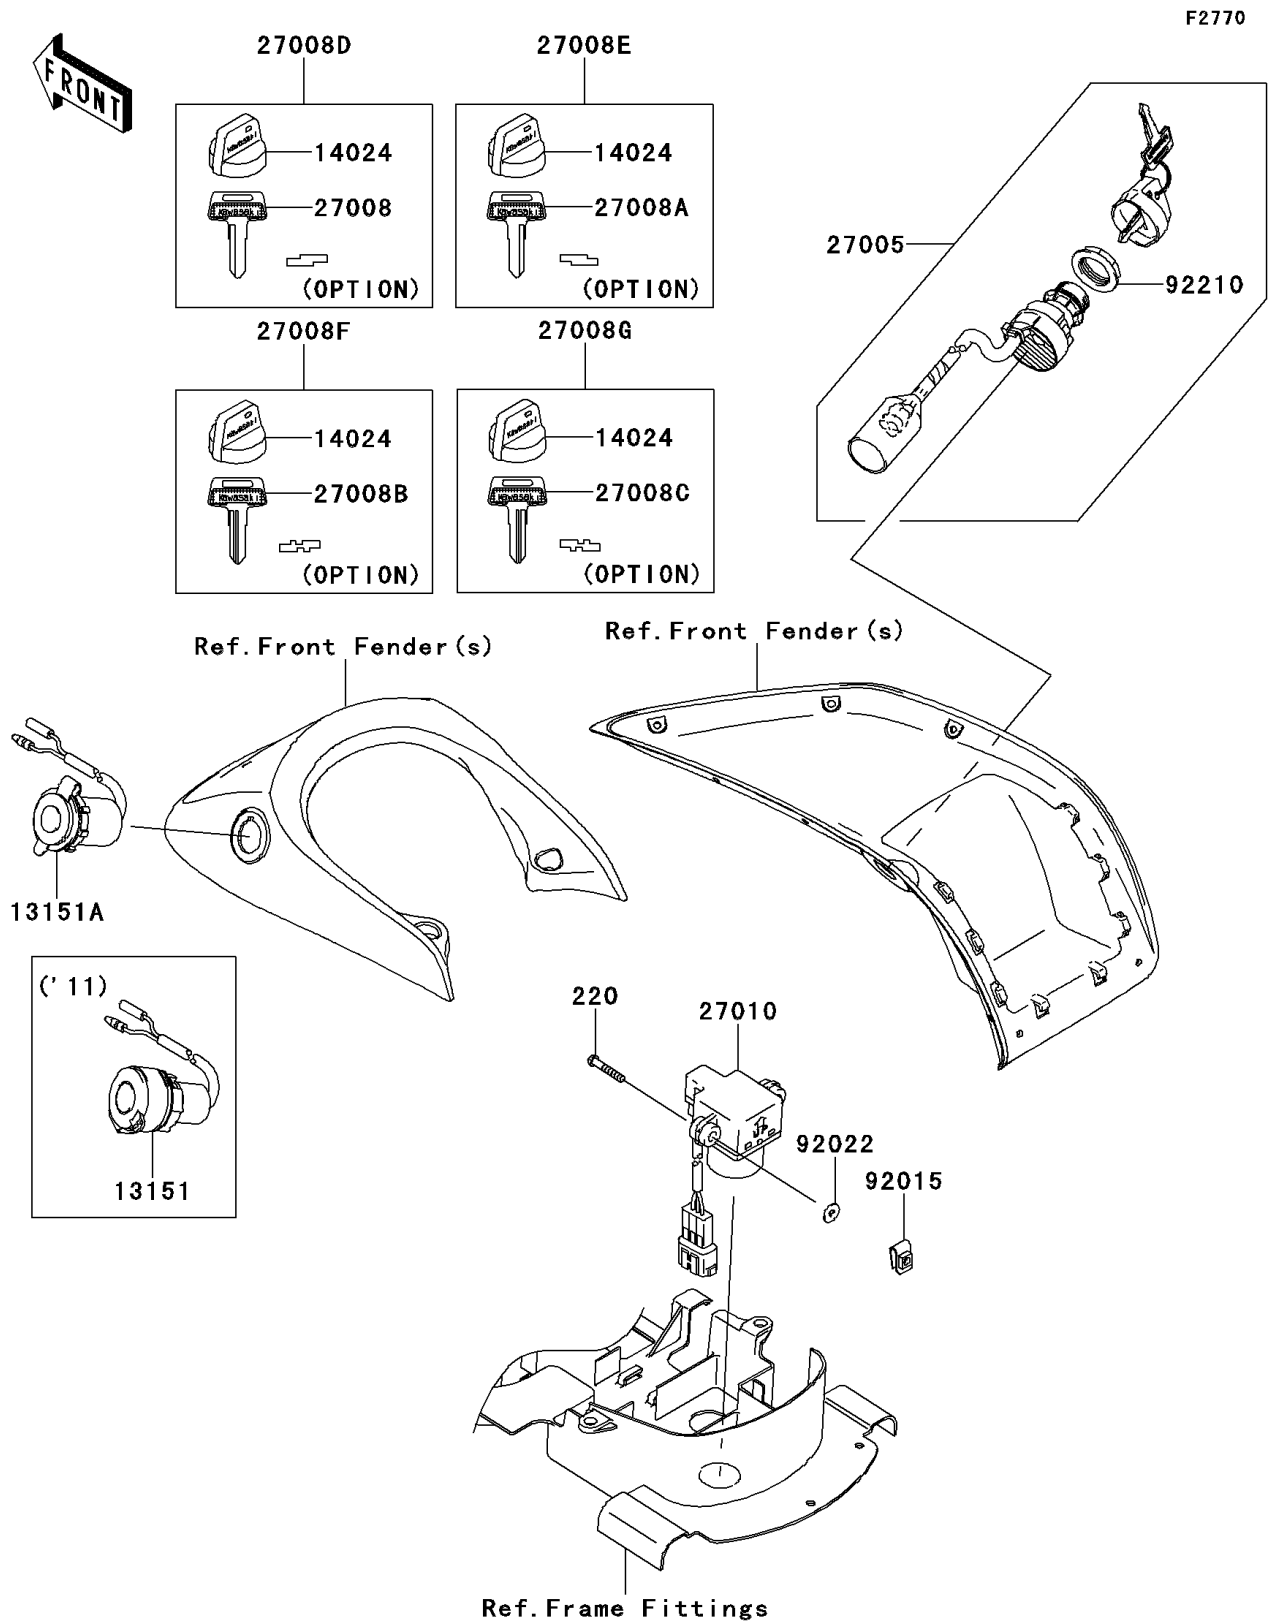

## 2011 Brute Force® 650 4x4i PARTS DIAGRAM

Ignition Switch

## 2011 Brute Force® 650 4x4i PARTS LIST

### Ignition Switch

ITEM NAME	PART NUMBER	QUANTITY
SCREW-PAN-CROS,4X25 (Ref # 220)	220AA0425	1
SWITCH-COMP,D.C.TERMINAL (Ref # 13151)	13151-0003	1
COVER,KEY (Ref # 14024)	14024-1551	1
SWITCH-ASSY-IGNITION (Ref # 27005)	27005-0019	1
KEY-LOCK,BLANK (Ref # 27008)	27008-1041	1
KEY-LOCK,BLANK (Ref # 27008A)	27008-1042	1
KEY-LOCK,BLANK (Ref # 27008B)	27008-1043	1
KEY-LOCK,BLANK (Ref # 27008C)	27008-1044	1
KEY-LOCK,BLANK,W/COVER (Ref # 27008D)	27008-1132	1
KEY-LOCK,BLANK,W/COVER (Ref # 27008E)	27008-1133	1
KEY-LOCK,BLANK,W/COVER (Ref # 27008F)	27008-1134	1
KEY-LOCK,BLANK,W/COVER (Ref # 27008G)	27008-1135	1
SWITCH,INVERT SENSOR (Ref # 27010)	27010-1421	1
NUT,4MM (Ref # 92015)	92015-1567	1
WASHER,4.3X12.5X1 (Ref # 92022)	92022-1888	1
NUT,IGNITION SWITCH (Ref # 92210)	92210-1109	1