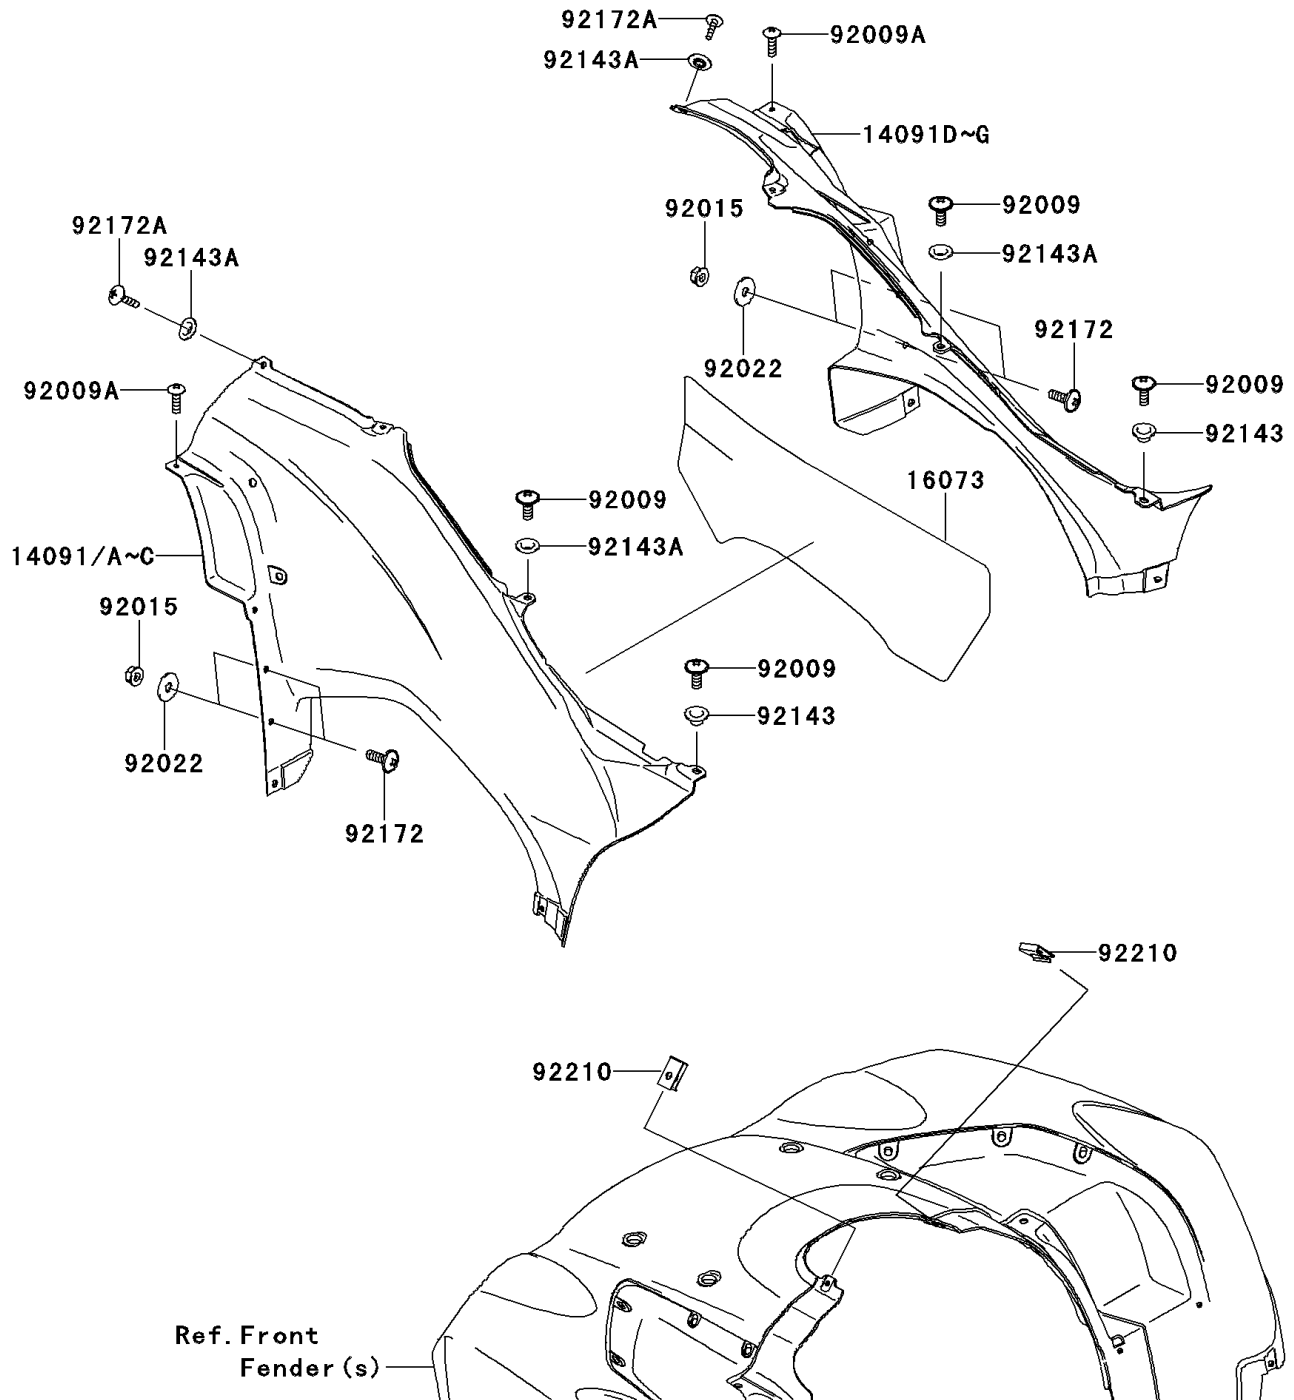

2011 Brute Force® 650 4x4i PARTS DIAGRAM

Side Covers

F2611

2011 Brute Force® 650 4x4i PARTS LIST

Side Covers

ITEM NAME	PART NUMBER	QUANTITY
COVER,SIDE,LH,D.R.RED (Ref # 14091)	14091-0137-16L	1
COVER,SIDE,RH,D.R.RED (Ref # 14091D)	14091-0138-16L	1
INSULATOR,SIDE COVER (Ref # 16073)	16073-0030	1
SCREW,6X16 (Ref # 92009)	92009-1621	1
SCREW,5X18 (Ref # 92009A)	92009-1655	1
NUT,LOCK,FLANGED,6MM (Ref # 92015)	92015-1603	1
WASHER,6.5X20X1.6,BLACK (Ref # 92022)	92022-1346	1
COLLAR (Ref # 92143)	92143-1057	1
COLLAR (Ref # 92143A)	92143-1087	1
SCREW,6X18 (Ref # 92172)	92172-0002	1
SCREW,TAPPING,6X20 (Ref # 92172A)	92172-0488	1
NUT,LEAF SPRING,6MM (Ref # 92210)	92210-0624	1