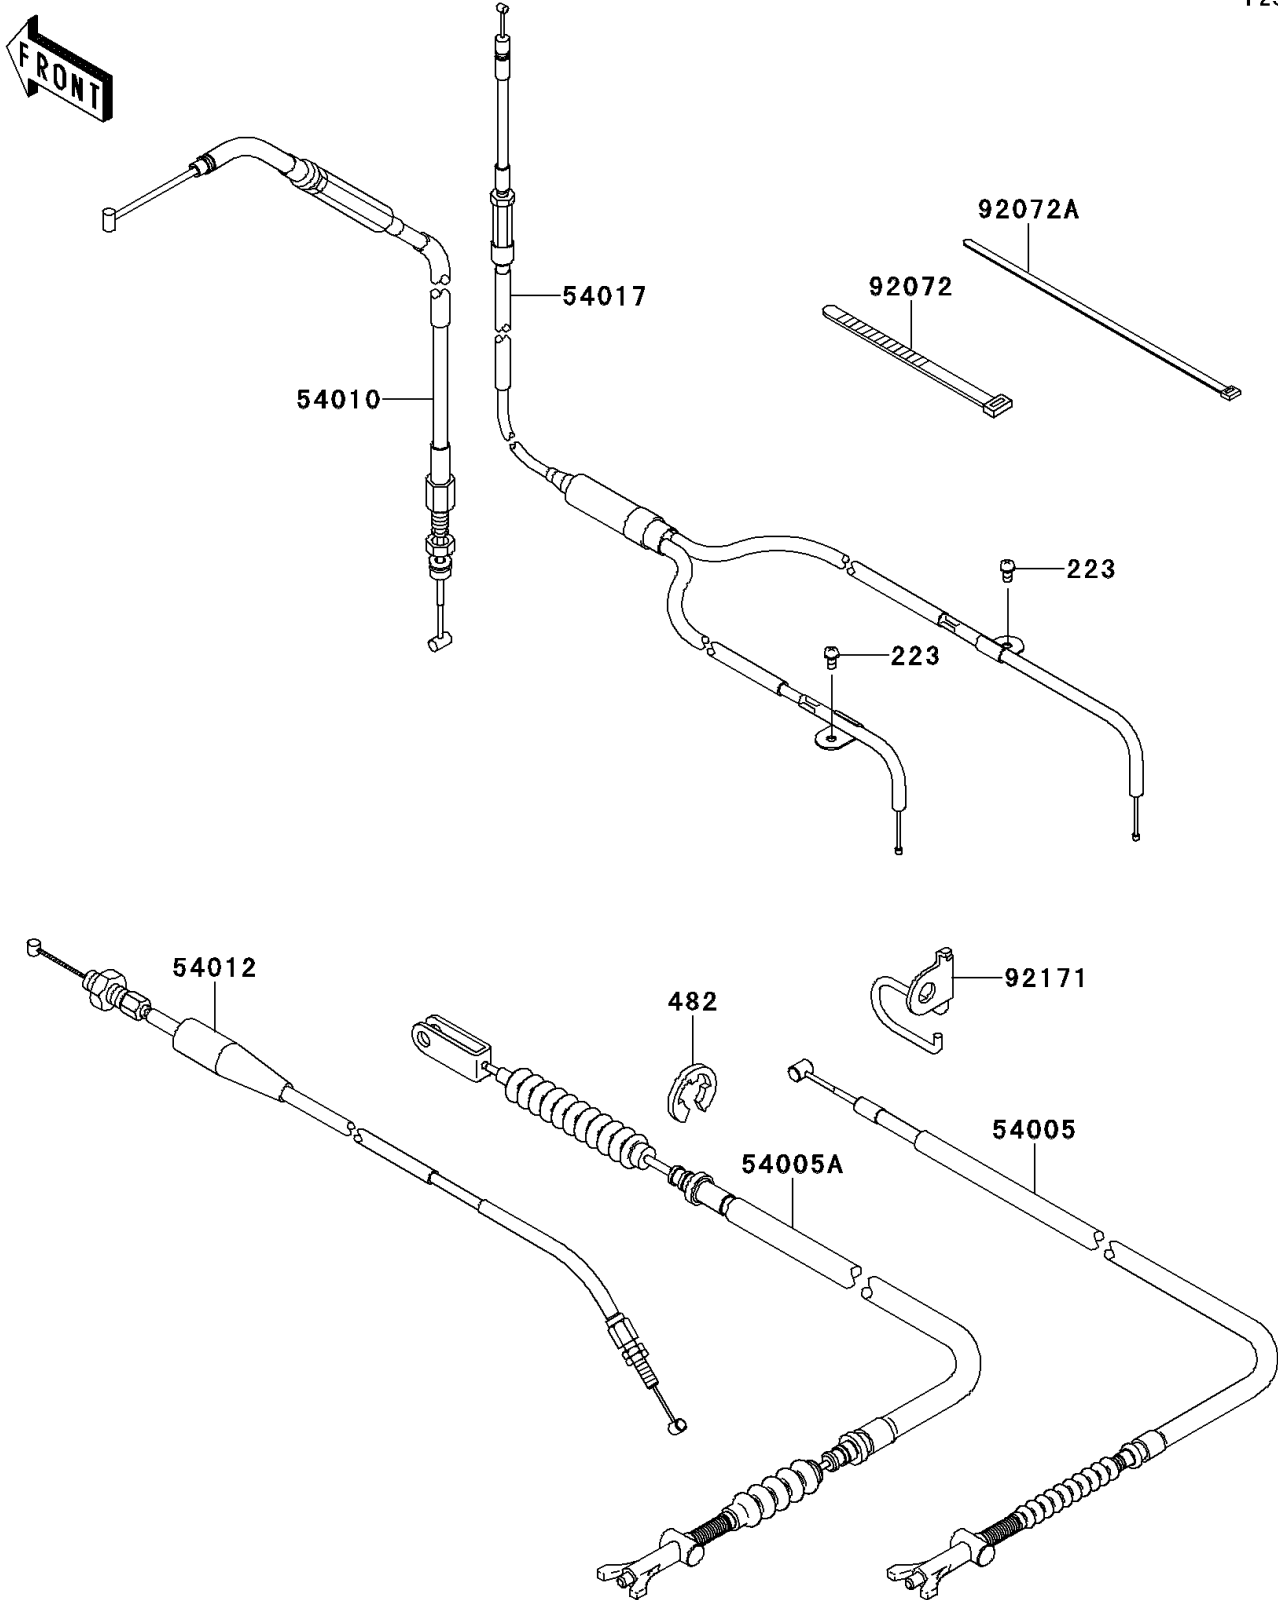

2011 Brute Force® 650 4x4i PARTS DIAGRAM

Cables

F2540

2011 Brute Force® 650 4x4i PARTS LIST

Cables

ITEM NAME	PART NUMBER	QUANTITY
SCREW-PAN-WS-CROS,4X8 (Ref # 223)	223AA0408	1
CIRCLIP-TYPE-E,8MM (Ref # 482)	482EA8000	1
CABLE-BRAKE,PARKING (Ref # 54005)	54005-0017	1
CABLE-BRAKE,FOOT (Ref # 54005A)	54005-0018	1
CABLE,FRONT DIFF LOCK (Ref # 54010)	54010-0064	1
CABLE-THROTTLE (Ref # 54012)	54012-0108	1
CABLE-STARTER (Ref # 54017)	54017-0034	1
BAND,L=123 (Ref # 92072)	92072-030	1
BAND,L=188 (Ref # 92072A)	92072-1239	1
CLAMP,BRAKE CABLE (Ref # 92171)	92171-0228	1