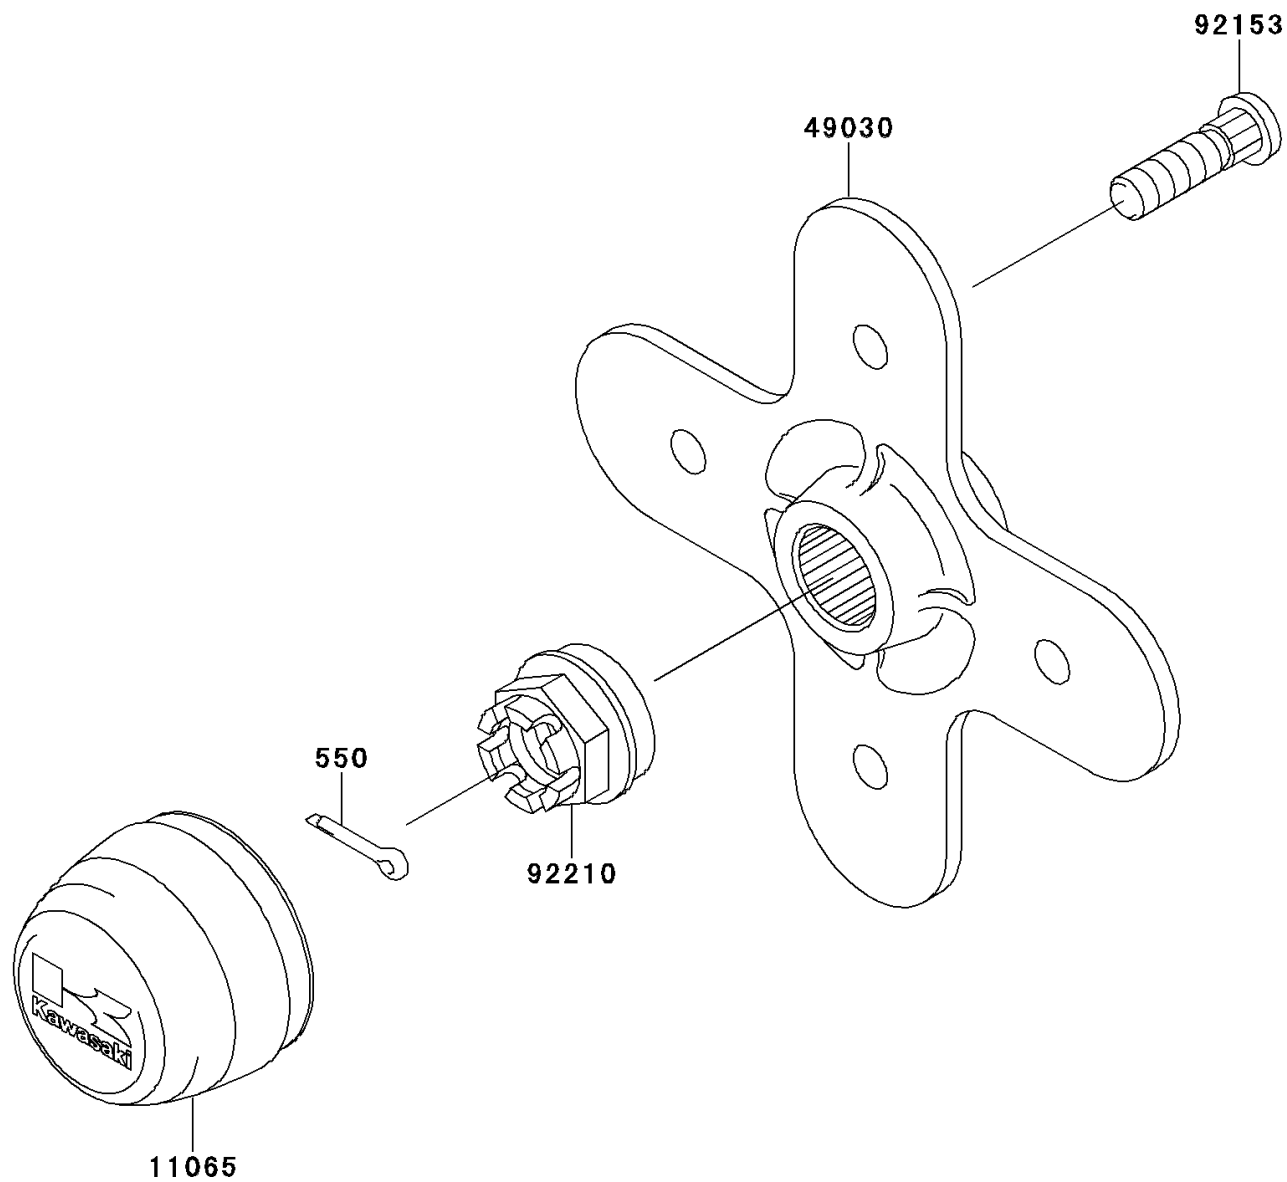

2011 Brute Force® 650 4x4i PARTS DIAGRAM

Rear Hub

F2240

2011 Brute Force® 650 4x4i PARTS LIST

Rear Hub

ITEM NAME	PART NUMBER	QUANTITY
PIN-COTTER,4.0X25 (Ref # 550)	550AA4025	1
CAP,WHEEL (Ref # 11065)	11065-0108	1
HUB,RR (Ref # 49030)	49030-0009	1
BOLT,10X36.5 (Ref # 92153)	92153-0890	1
NUT,CASTLE,20MM (Ref # 92210)	92210-1381	1