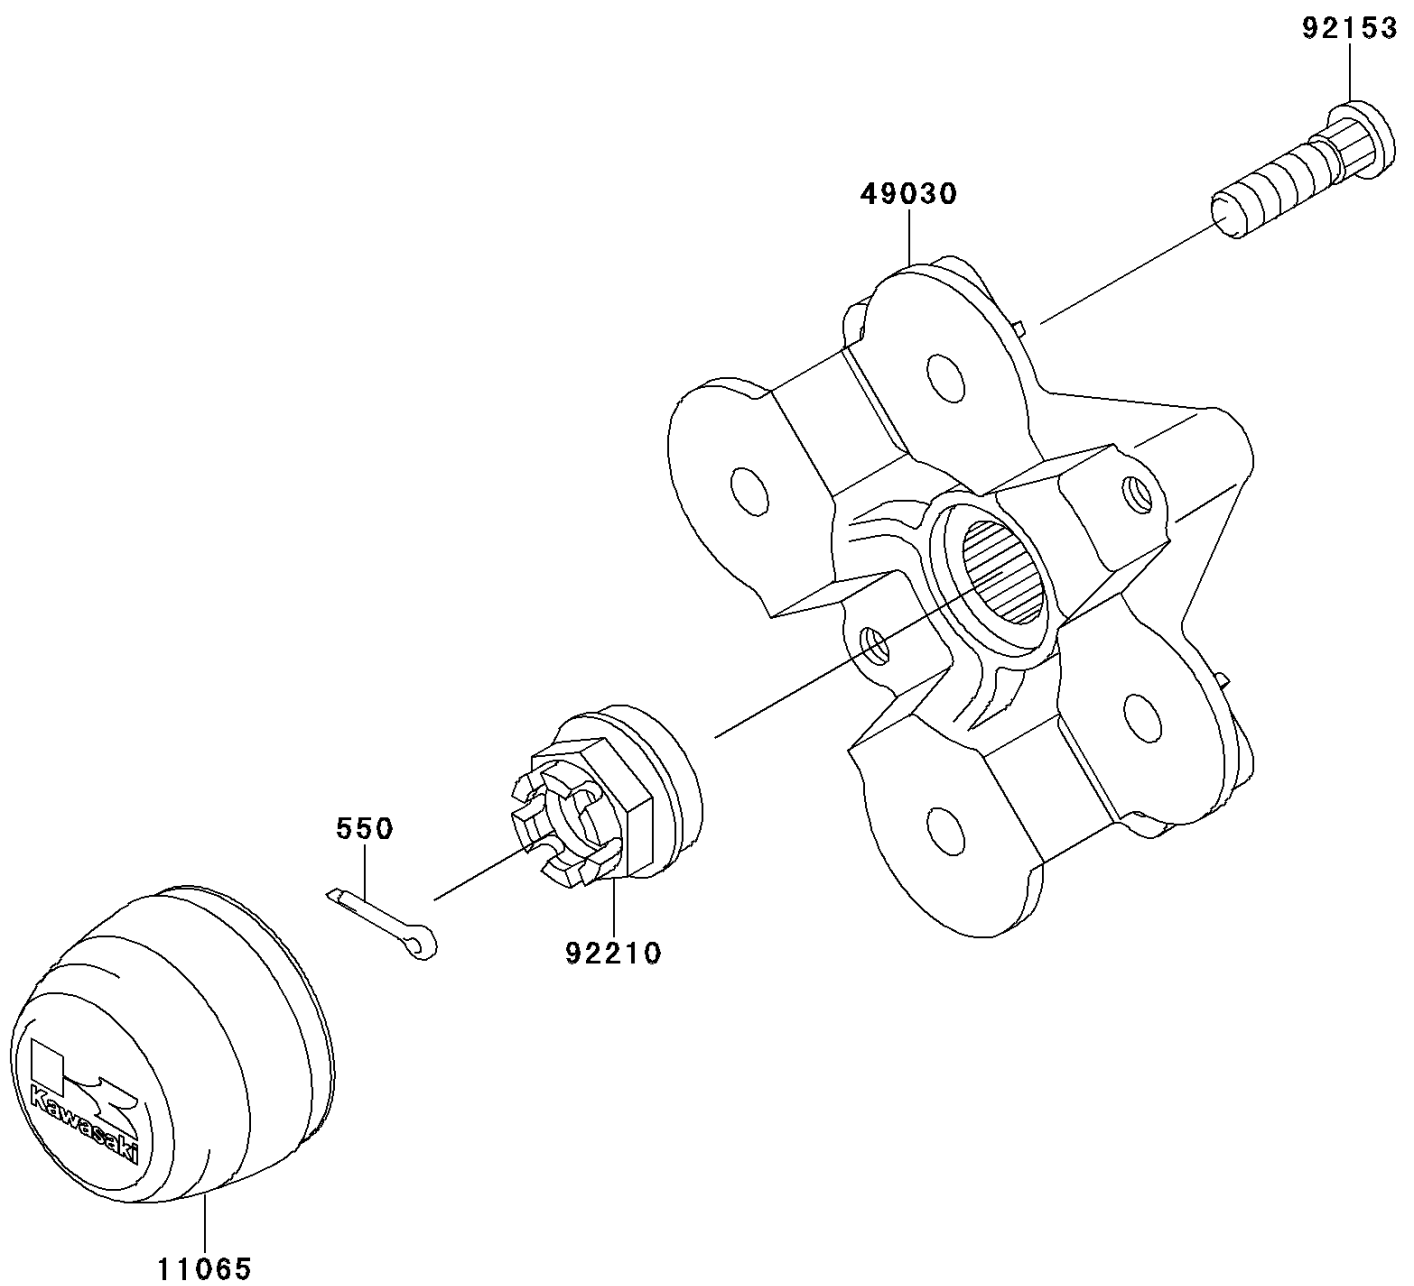

## 2011 Brute Force® 650 4x4i PARTS DIAGRAM

Front Hub

F2230

## 2011 Brute Force® 650 4x4i PARTS LIST

Front Hub

ITEM NAME	PART NUMBER	QUANTITY
PIN-COTTER,4.0X25 (Ref # 550)	550AA4025	1
CAP,WHEEL (Ref # 11065)	11065-0108	1
HUB,FR (Ref # 49030)	49030-0013	1
BOLT,10X36.5 (Ref # 92153)	92153-0890	1
NUT,CASTLE,18MM (Ref # 92210)	92210-1349	1