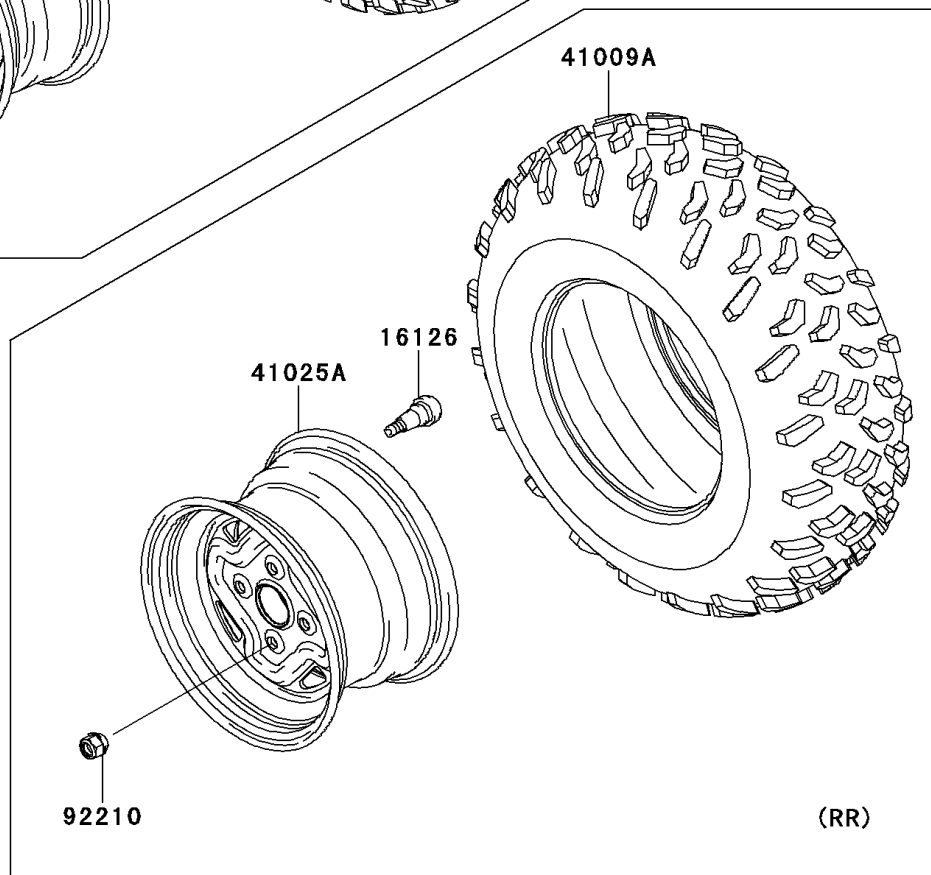

2011 Brute Force® 650 4x4i PARTS DIAGRAM

Wheels/Tires

F2210

2011 Brute Force® 650 4x4i PARTS LIST

Wheels/Tires

| ITEM NAME | PART NUMBER | QUANTITY |
|--|----------------|----------|
| VALVE (Ref # 16126) | 16126-4001 | 1 |
| TIRE,FR,AT25X8-12 (Ref # 41009) | 41009-0299 | 1 |
| TIRE,RR,AT25X10-12 (Ref # 41009A) | 41009-0300 | 1 |
| RIM,FR,12X6.0AT,F.S.BLACK (Ref # 41025) | 41025-0043-397 | 1 |
| RIM,RR,12X7.5AT,F.S.BLACK (Ref # 41025A) | 41025-0044-397 | 1 |
| NUT,LOCK,10MM (Ref # 92210) | 92210-0203 | 1 |