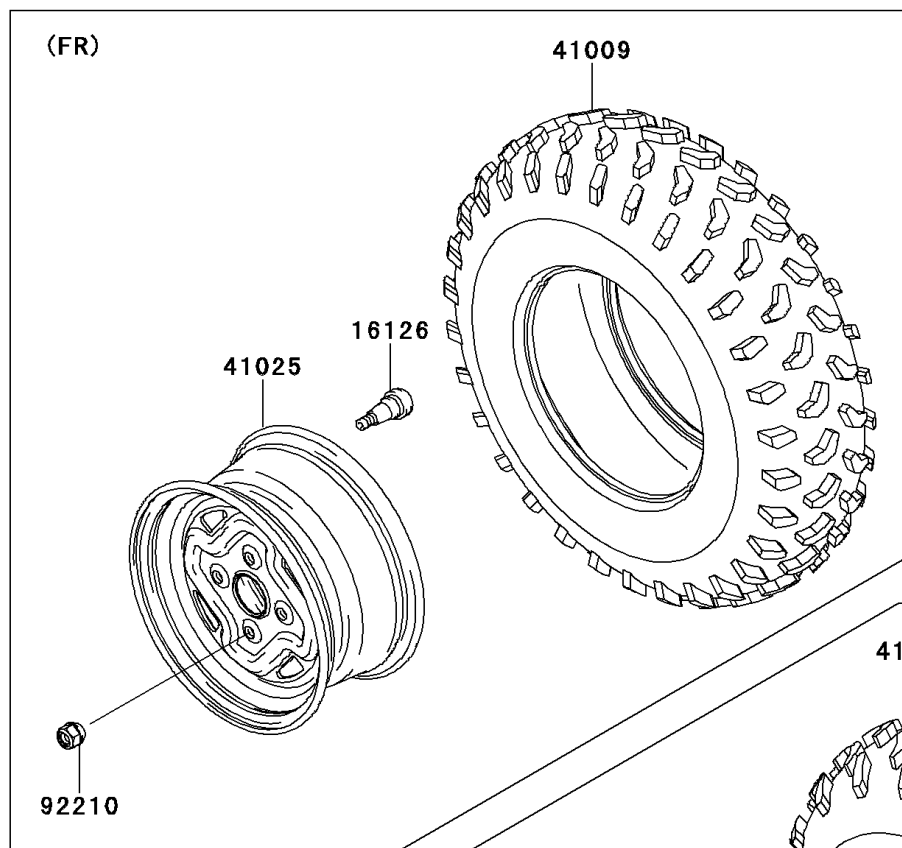

2011 Brute Force® 650 4x4i PARTS DIAGRAM

Wheels/Tires

F2210

2011 Brute Force® 650 4x4i PARTS LIST

Wheels/Tires

| ITEM NAME | PART NUMBER | QUANTITY |
|--|----------------|----------|
| VALVE (Ref # 16126) | 16126-4001 | 1 |
| TIRE,FR,AT25X8-12 (Ref # 41009) | 41009-0299 | 1 |
| TIRE,RR,AT25X10-12 (Ref # 41009A) | 41009-0300 | 1 |
| RIM,FR,12X6.0AT,F.S.BLACK (Ref # 41025) | 41025-0043-397 | 1 |
| RIM,RR,12X7.5AT,F.S.BLACK (Ref # 41025A) | 41025-0044-397 | 1 |
| NUT,LOCK,10MM (Ref # 92210) | 92210-0203 | 1 |