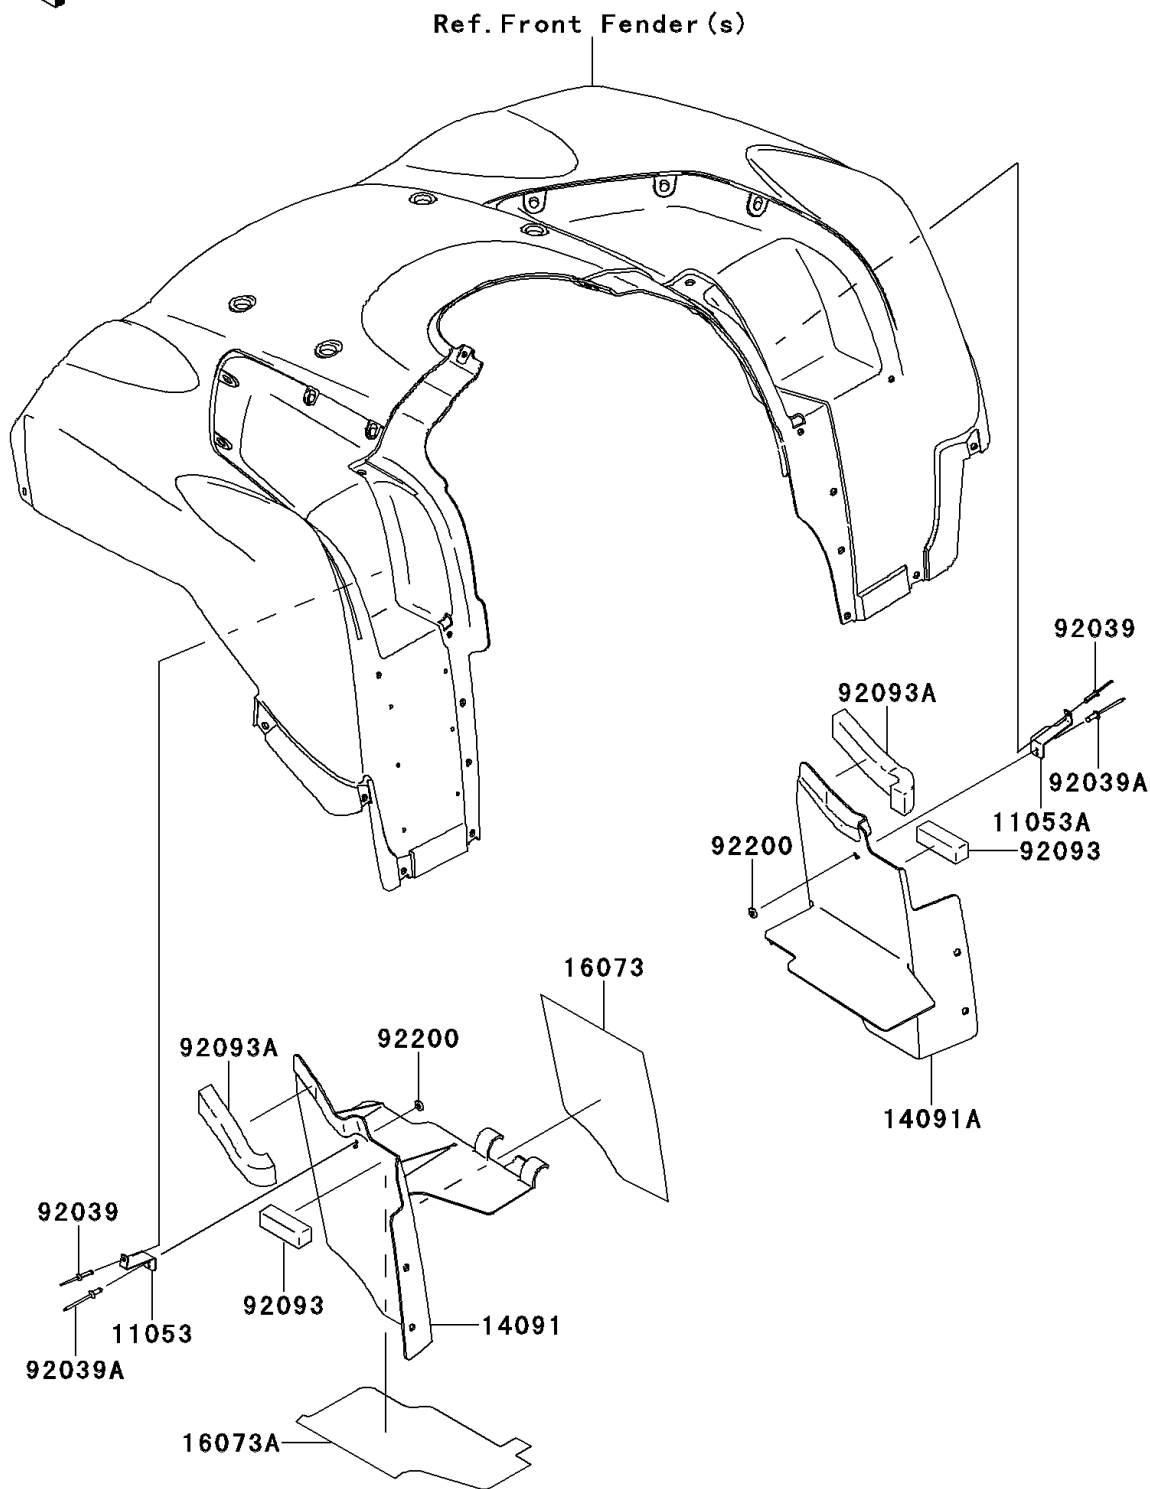

## 2011 Brute Force® 650 4x4i PARTS DIAGRAM

Flap

F2173

## 2011 Brute Force® 650 4x4i PARTS LIST

Flap

| ITEM NAME                                  | PART NUMBER | QUANTITY |
|--|-------------|----------|
| BRACKET,INNER FLAP,LH (Ref # 11053)        | 11053-1979  | 1        |
| BRACKET,INNER FLAP,RH (Ref # 11053A)       | 11053-1980  | 1        |
| COVER,FRONT FENDER,LH (Ref # 14091)        | 14091-0491  | 1        |
| COVER,FRONT FENDER,RH (Ref # 14091A)       | 14091-0492  | 1        |
| INSULATOR,INNER FLAP,LH,LWR (Ref # 16073)  | 16073-0037  | 1        |
| INSULATOR,INNER FLAP,LH,UPP (Ref # 16073A) | 16073-0038  | 1        |
| RIVET (Ref # 92039)                        | 92039-1260  | 1        |
| RIVET,3.2X8 (Ref # 92039A)                 | 92039-3763  | 1        |
| SEAL,FR FENDER (Ref # 92093)               | 92093-0038  | 1        |
| SEAL (Ref # 92093A)                        | 92093-1580  | 1        |
| WASHER,3.5X8X1 (Ref # 92200)               | 92200-1251  | 1        |