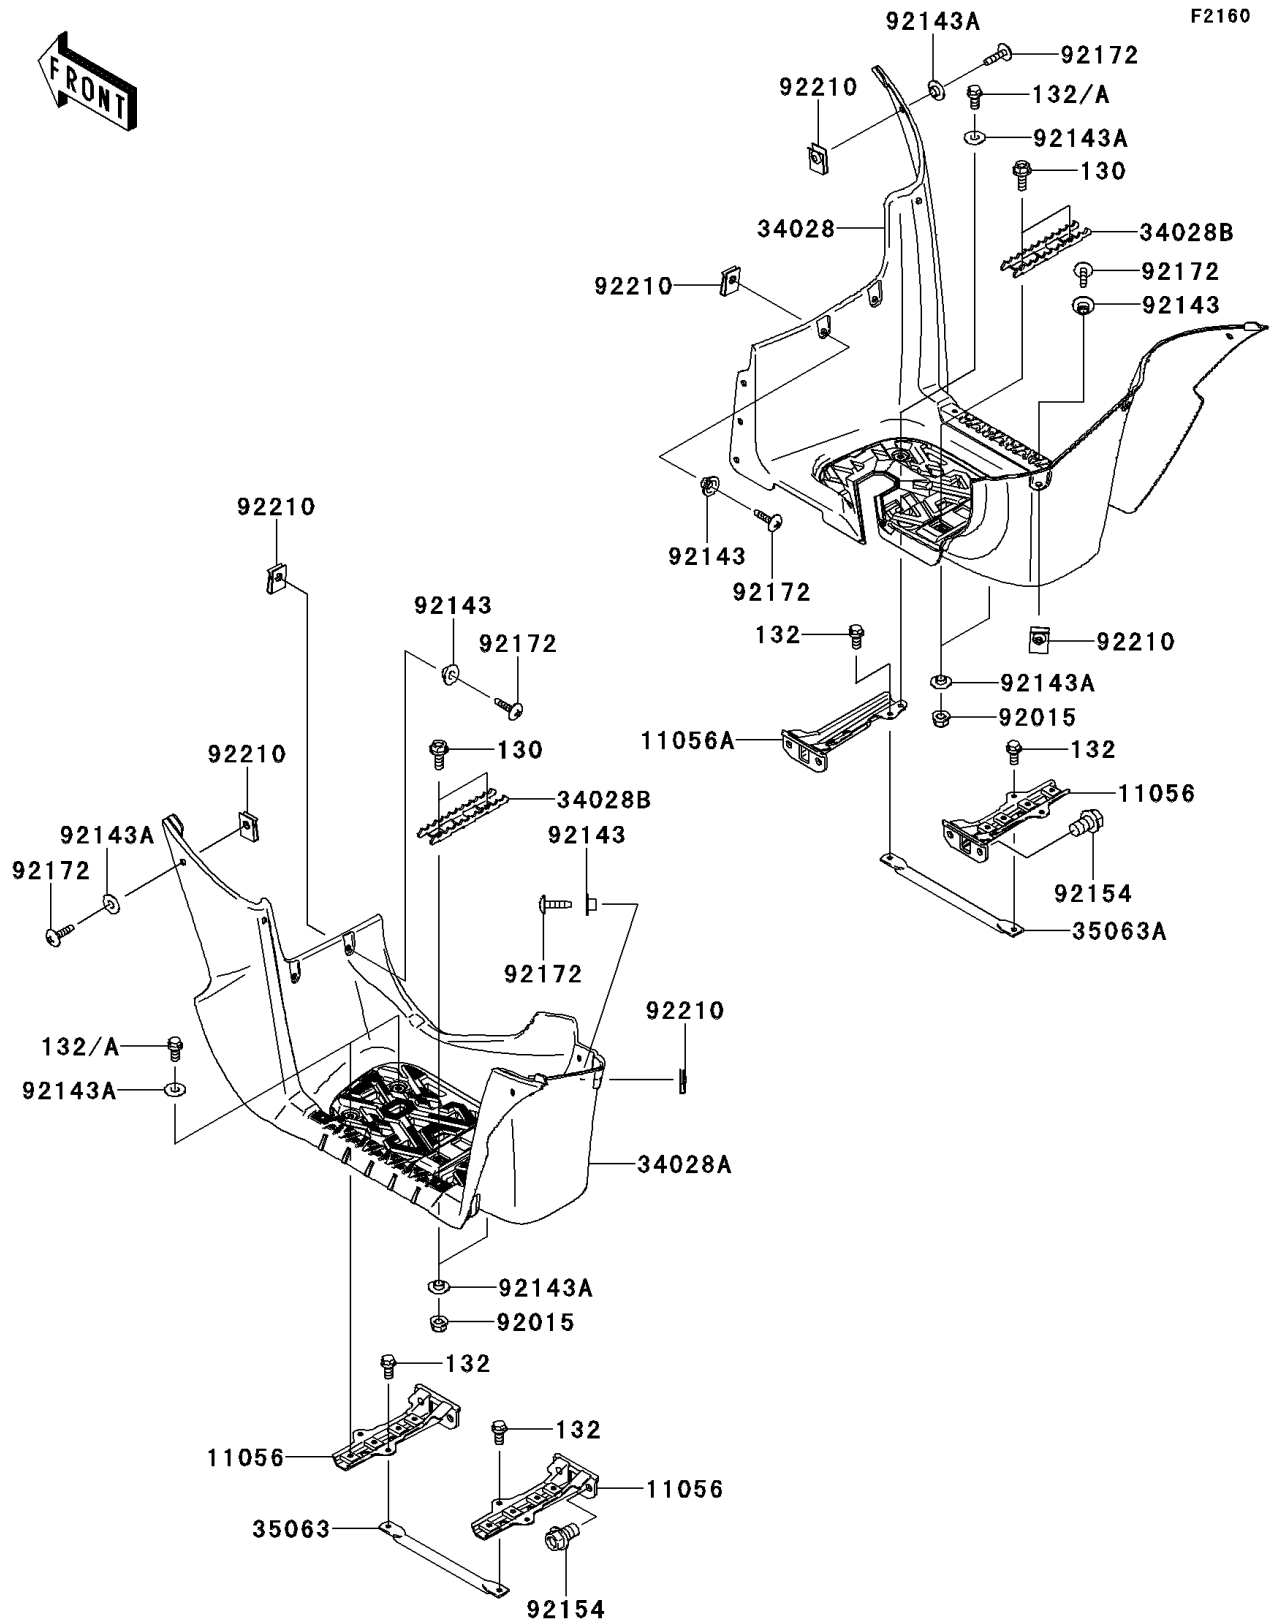

2011 Brute Force® 650 4x4i PARTS DIAGRAM

Footrests

2011 Brute Force® 650 4x4i PARTS LIST

Footrests

ITEM NAME	PART NUMBER	QUANTITY
BOLT-FLANGED,6X16 (Ref # 130)	130BB0616	1
BOLT-FLANGED-SMALL,6X12 (Ref # 132)	132BA0612	1
BRACKET,FOOT BOARD (Ref # 11056)	11056-1036	1
BRACKET,FOOT BOARD (Ref # 11056A)	11056-1037	1
STEP,FOOT BOARD,RH,F.BLACK (Ref # 34028)	34028-0055-6Z	1
STEP,FOOT BOARD,LH,F.BLACK (Ref # 34028A)	34028-0146-6Z	1
STEP,FOOT PEG,F.BLACK (Ref # 34028B)	34028-1487-21	1
STAY,STEP,LH (Ref # 35063)	35063-0394	1
STAY,STEP,RH (Ref # 35063A)	35063-0395	1
NUT,LOCK,FLANGED,6MM (Ref # 92015)	92015-1603	1
COLLAR (Ref # 92143)	92143-1057	1
COLLAR (Ref # 92143A)	92143-1087	1
BOLT,FLANGED,10X16 (Ref # 92154)	92154-0760	1
SCREW,TAPPING,6X20 (Ref # 92172)	92172-0488	1
NUT,LEAF SPRING,6MM (Ref # 92210)	92210-0624	1