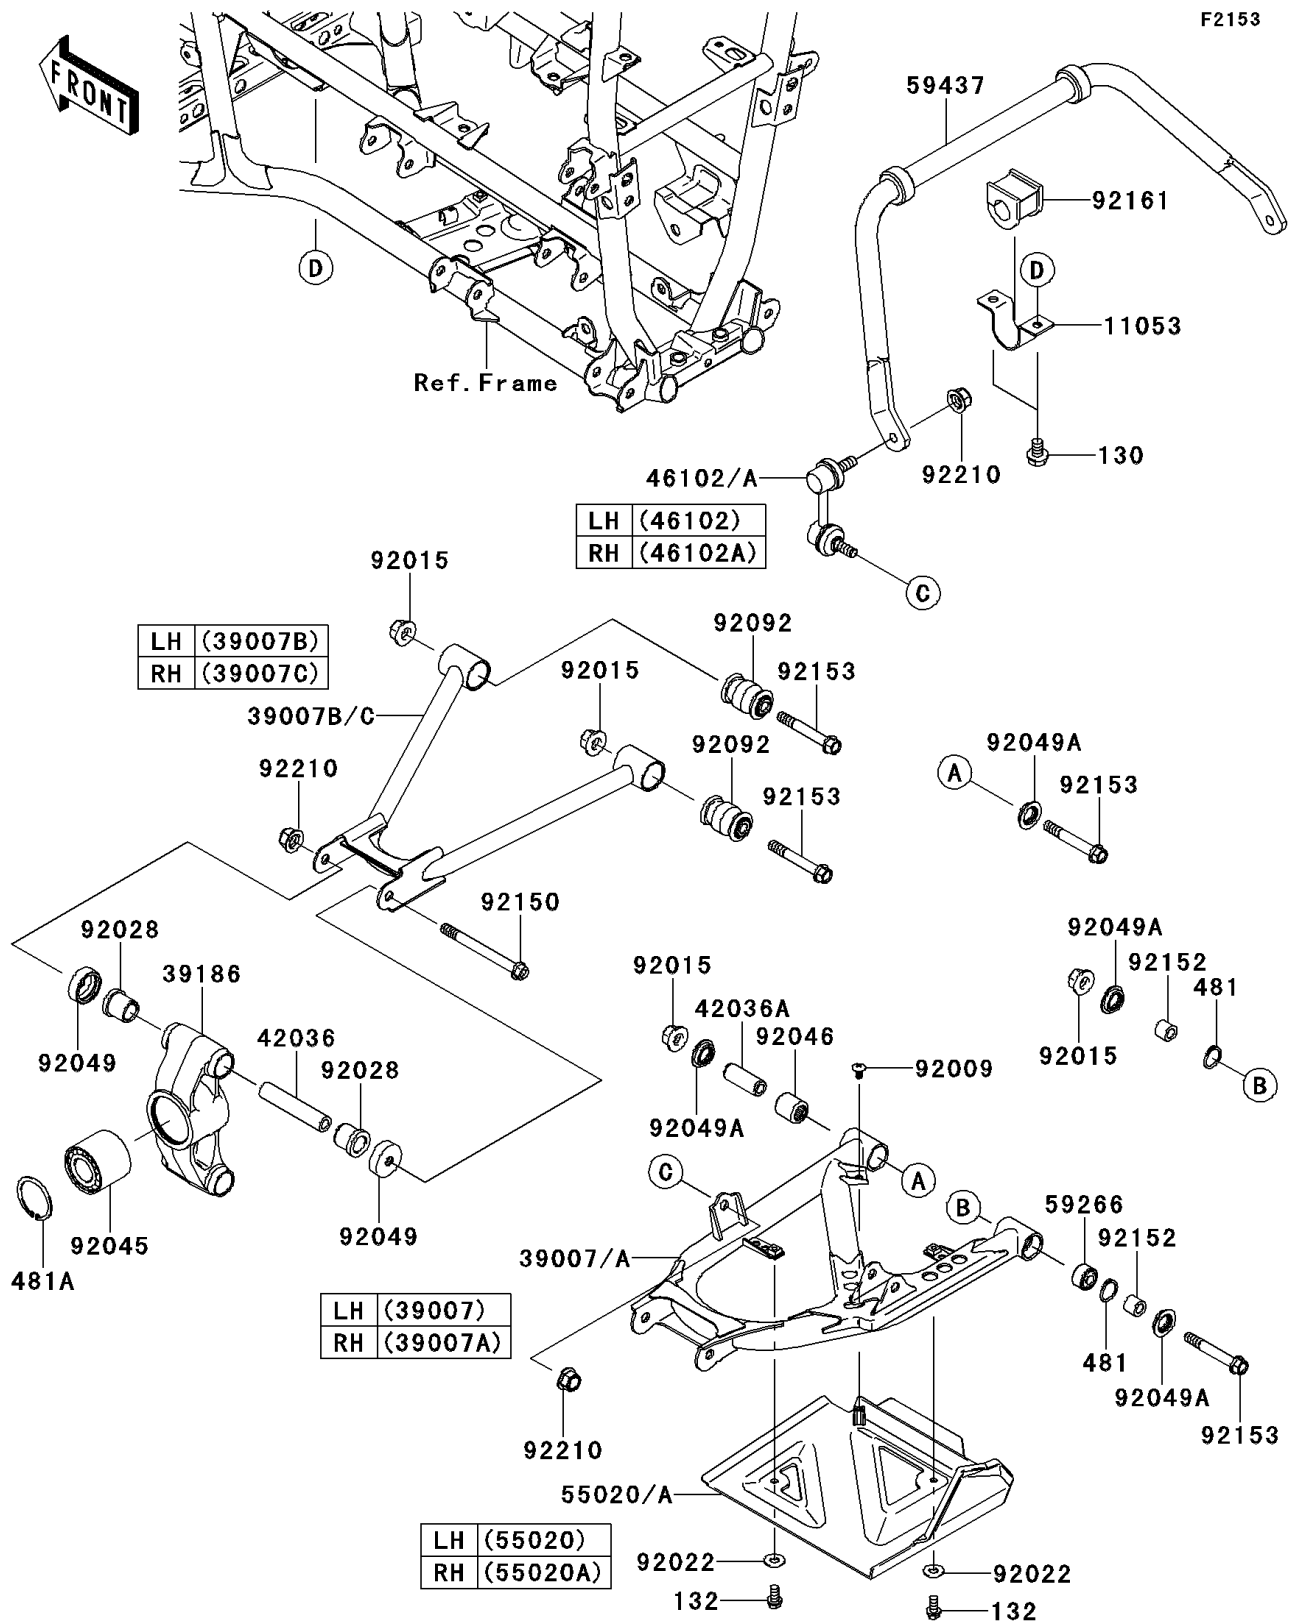

## 2011 Brute Force® 650 4x4i PARTS DIAGRAM

Rear Suspension(FBF)

## 2011 Brute Force® 650 4x4i PARTS LIST

Rear Suspension(FBF)

ITEM NAME	PART NUMBER	QUANTITY
BOLT-FLANGED,8X12 (Ref # 130)	130BB0812	1
BOLT-FLANGED-SMALL,6X12 (Ref # 132)	132BB0612	1
CIRCLIP (Ref # 481)	481J2400	1
CIRCLIP (Ref # 481A)	481J5200	1
BRACKET,STABILIZER (Ref # 11053)	11053-1833	1
ARM-SUSP,RR,LWR,LH (Ref # 39007)	39007-0168	1
ARM-SUSP,RR,LWR,RH (Ref # 39007A)	39007-0169	1
ARM-SUSP,RR,UPP,LH (Ref # 39007B)	39007-0170	1
ARM-SUSP,RR,UPP,RH (Ref # 39007C)	39007-0171	1
KNUCKLE,RR (Ref # 39186)	39186-0099	1
SLEEVE,10X17X85.6 (Ref # 42036)	42036-1190	1
SLEEVE (Ref # 42036A)	42036-1376	1
ROD,STABILIZER,LH (Ref # 46102)	46102-0100	1
ROD,STABILIZER,RH (Ref # 46102A)	46102-0101	1
GUARD,REAR ARM,LH,F.BLACK (Ref # 55020)	55020-0166-6Z	1
GUARD,REAR ARM,RH,F.BLACK (Ref # 55020A)	55020-0167-6Z	1
JOINT-BALL (Ref # 59266)	59266-0013	1
STABILIZER (Ref # 59437)	59437-0001	1
SCREW,6X12 (Ref # 92009)	92009-1480	1
NUT,FLANGED,10MM (Ref # 92015)	92015-1415	1
WASHER,7X16X1.2 (Ref # 92022)	92022-024	1
BUSHING (Ref # 92028)	92028-1466	1
BEARING-BALL,DAC2552W-7CS31 (Ref # 92045)	92045-0102	1
BEARING-NEEDLE (Ref # 92046)	92046-1046	1
SEAL-OIL,KNUCKLE (Ref # 92049)	92049-1198	1
SEAL-OIL,MHA17245.7F (Ref # 92049A)	92049-1223	1
BUSHING-RUBBER (Ref # 92092)	92092-0004	1
BOLT,FLANGED,10X105 (Ref # 92150)	92150-1624	1
COLLAR,10X17X14.5 (Ref # 92152)	92152-1455	1

## 2011 Brute Force® 650 4x4i PARTS LIST

Rear Suspension(FBF)

ITEM NAME	PART NUMBER	QUANTITY
BOLT,FLANGED,10X70 (Ref # 92153)	92153-0666	1
DAMPER (Ref # 92161)	92161-0265	1
NUT,LOCK,FLANGED,10MM (Ref # 92210)	92210-0276	1