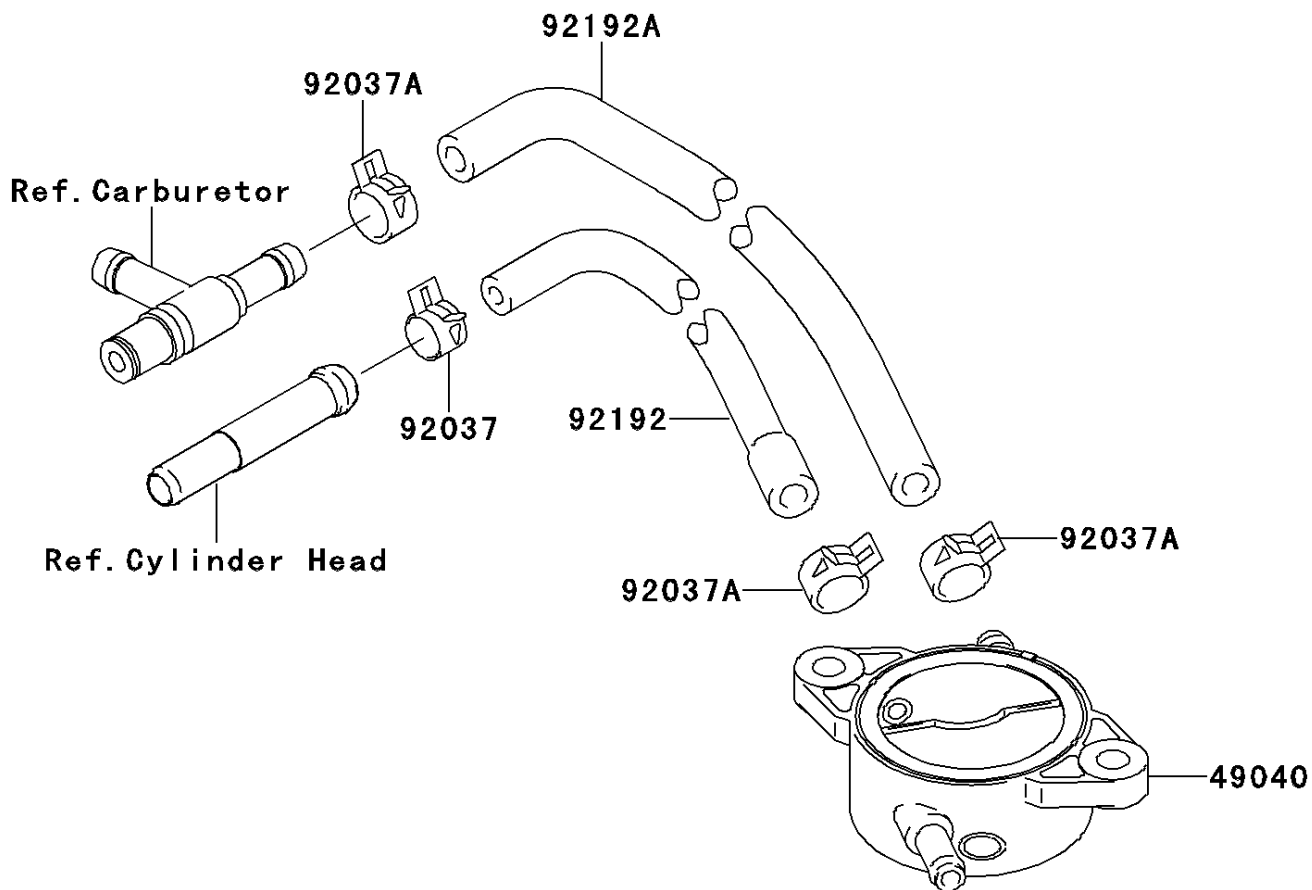

2011 Brute Force® 650 4x4i PARTS DIAGRAM

Fuel Pump

E1520

2011 Brute Force® 650 4x4i PARTS LIST

Fuel Pump

ITEM NAME	PART NUMBER	QUANTITY
PUMP-FUEL (Ref # 49040)	49040-0005	1
CLAMP,TUBE (Ref # 92037)	92037-1461	1
CLAMP,TUBE (Ref # 92037A)	92037-1505	1
TUBE,L=510,BLUE STRIPE (Ref # 92192)	92192-0060	1
TUBE,5.8X10.8X580/30 (Ref # 92192A)	92192-0502	1