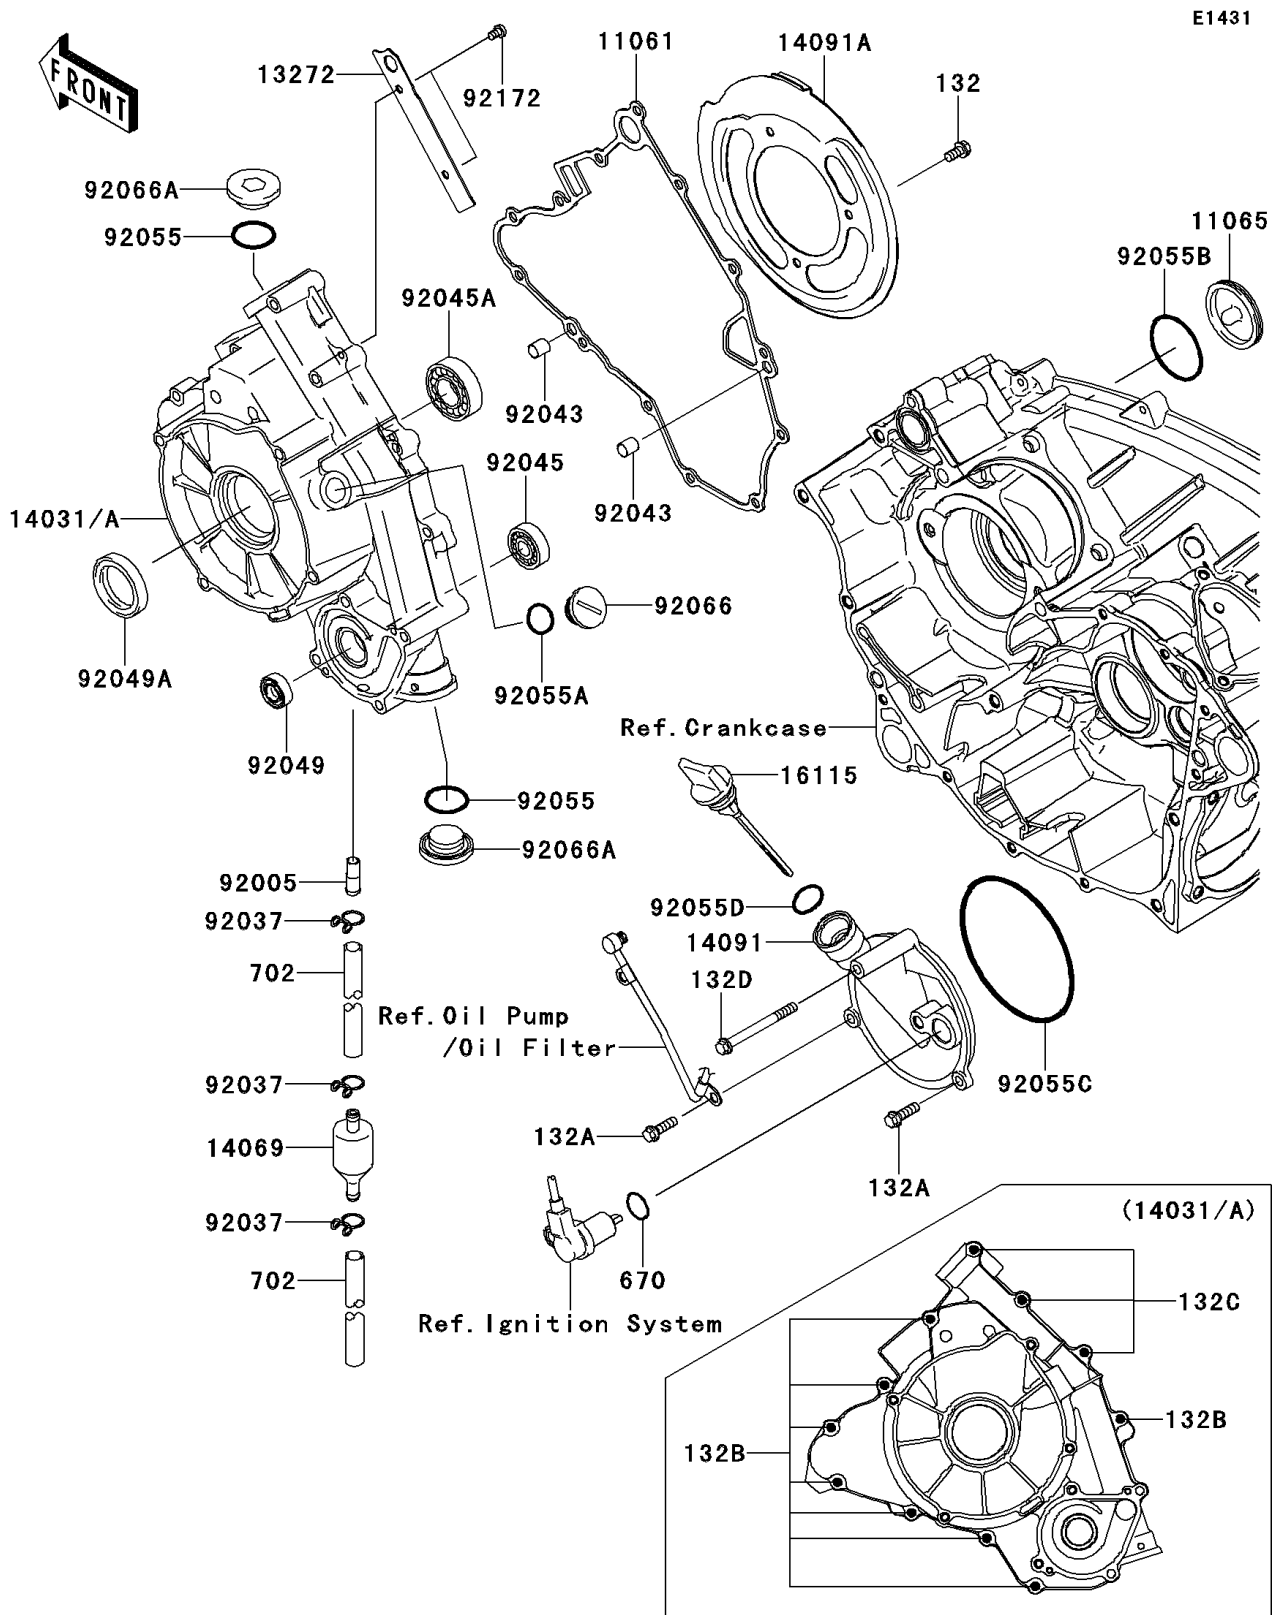

2011 Brute Force® 650 4x4i PARTS DIAGRAM

Engine Cover(s)

2011 Brute Force® 650 4x4i PARTS LIST

Engine Cover(s)

ITEM NAME	PART NUMBER	QUANTITY
BOLT-FLANGED-SMALL,6X12 (Ref # 132)	132BD0612	1
BOLT-FLANGED-SMALL,6X20 (Ref # 132A)	132BD0620	1
BOLT-FLANGED-SMALL,6X30 (Ref # 132B)	132BD0630	1
BOLT-FLANGED-SMALL,6X55 (Ref # 132C)	132BD0655	1
BOLT-FLANGED-SMALL,6X65 (Ref # 132D)	132BD0665	1
O RING (Ref # 670)	670D2018	1
TUBE-RUBBER,7X10X35 (Ref # 702)	702A07035	1
GASKET (Ref # 11061)	11061-1119	1
CAP (Ref # 11065)	11065-1151	1
PLATE (Ref # 13272)	13272-1090	1
COVER-GENERATOR (Ref # 14031A)	14031-0556	1
BREATHER (Ref # 14069)	14069-1051	1
COVER (Ref # 14091)	14091-1365	1
COVER,BELT CONVERTER (Ref # 14091A)	14091-1571	1
CAP-OIL FILLER (Ref # 16115)	16115-1072	1
FITTING (Ref # 92005)	92005-1369	1
CLAMP,TUBE (Ref # 92037)	92037-147	1
PIN,6.2X8X14 (Ref # 92043)	92043-1263	1
BEARING-BALL,6901 (Ref # 92045)	92045-1246	1
BEARING-BALL (Ref # 92045A)	92045-1403	1
SEAL-OIL,SC 12X22X5 (Ref # 92049)	92049-1228	1
SEAL-OIL,HTC 28X45X7 (Ref # 92049A)	92049-1576	1
RING-O,25.7X2.4 (Ref # 92055)	92055-1136	1
RING-O,20X2 (Ref # 92055A)	92055-1146	1
RING-O,44.7X2.4 (Ref # 92055B)	92055-1279	1
RING-O,99.5X2.0 (Ref # 92055C)	92055-1632	1
RING-O,20X3 (Ref # 92055D)	92055-2185	1
PLUG,COVER (Ref # 92066)	92066-0011	1
PLUG,25X8 (Ref # 92066A)	92066-0012	1

2011 Brute Force® 650 4x4i PARTS LIST

Engine Cover(s)

ITEM NAME	PART NUMBER	QUANTITY
SCREW,5X8 (Ref # 92172)	92172-0119	1