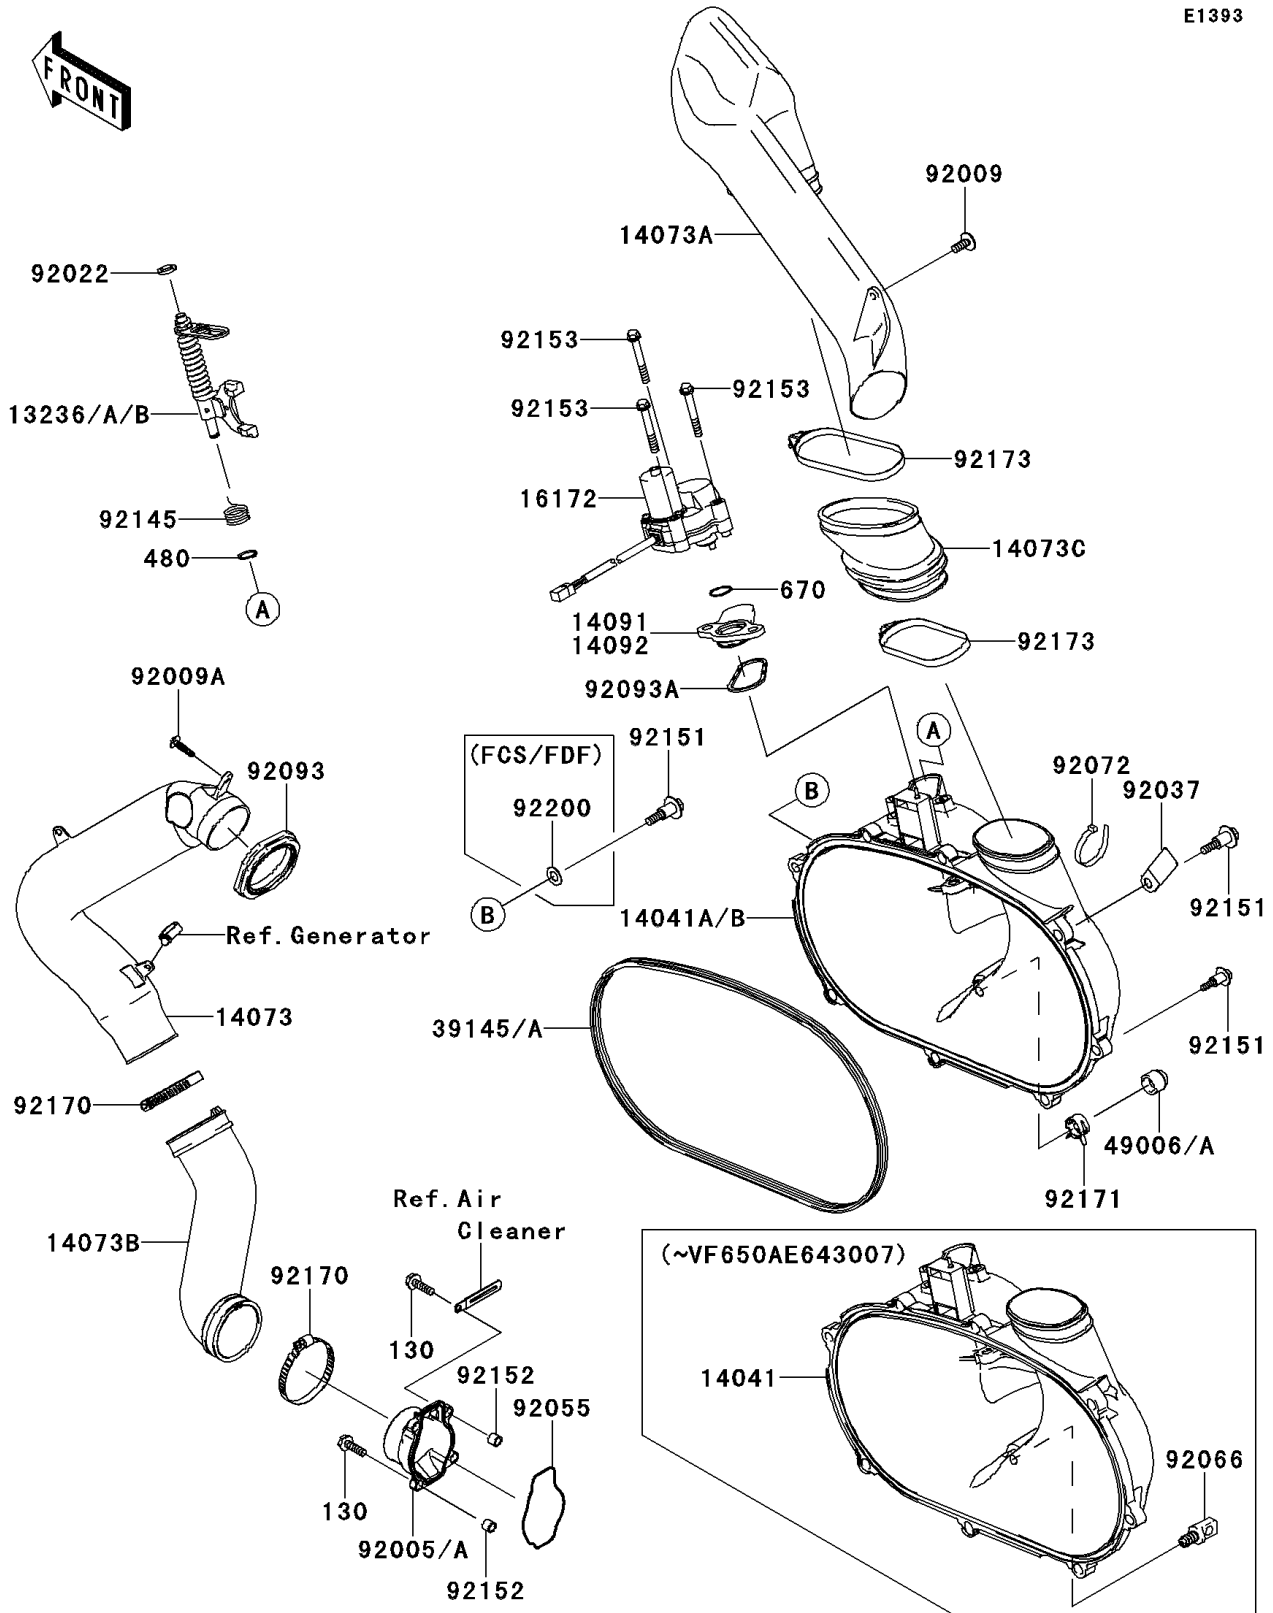

2011 Brute Force® 650 4x4i PARTS DIAGRAM

Converter Cover

E1393

2011 Brute Force® 650 4x4i PARTS LIST

Converter Cover

ITEM NAME	PART NUMBER	QUANTITY
LEVER-COMP,YELLOW (Ref # 13236)	13236-0046	1
LEVER-COMP,GREEN (Ref # 13236A)	13236-0047	1
LEVER-COMP,PAINT LESS (Ref # 13236B)	13236-0048	1
COVER-COMP (Ref # 14041)	14041-0004	1
COVER-COMP (Ref # 14041A)	14041-0052	1
DUCT,INTAKE (Ref # 14073)	14073-0025	1
DUCT,EXHAUST (Ref # 14073A)	14073-0026	1
DUCT,INTAKE JOINT (Ref # 14073B)	14073-0027	1
DUCT,EXHAUST JOINT (Ref # 14073C)	14073-0028	1
COVER (Ref # 14091)	14091-1421	1
ACTUATOR (Ref # 16172)	16172-0018	1
TRIM-SEAL (Ref # 39145A)	39145-1135	1
BOOT,DRAIN (Ref # 49006A)	49006-3718	1
FITTING (Ref # 92005A)	92005-1387	1
SCREW,6X16 (Ref # 92009)	92009-1694	1
SCREW,TAPPING,5X20 (Ref # 92009A)	92009-1993	1
WASHER,10.2X16X1 (Ref # 92022)	92022-1829	1
CLAMP (Ref # 92037)	92037-1780	1
RING-O (Ref # 92055)	92055-1630	1
PLUG,DRAIN,11X19 (Ref # 92066)	92066-1580	1
BAND,L=188 (Ref # 92072)	92072-1239	1
SEAL (Ref # 92093)	92093-0016	1
SEAL (Ref # 92093A)	92093-1548	1
SPRING (Ref # 92145)	92145-1567	1
BOLT,FLANGED,6X30 (Ref # 92151)	92151-1686	1
COLLAR (Ref # 92152)	92152-1332	1
BOLT,6X47 (Ref # 92153)	92153-0678	1
CLAMP (Ref # 92170)	92170-1764	1
BOLT-FLANGED,6X20 (Ref # 130)	130CD0620	1

2011 Brute Force® 650 4x4i PARTS LIST

Converter Cover

ITEM NAME	PART NUMBER	QUANTITY
CIRCLIP-TYPE-C,10MM (Ref # 480)	480J1000	1
O RING (Ref # 670)	670D3022	1
CLAMP (Ref # 92171)	92171-0329	1
CLAMP (Ref # 92173)	92173-0260	1