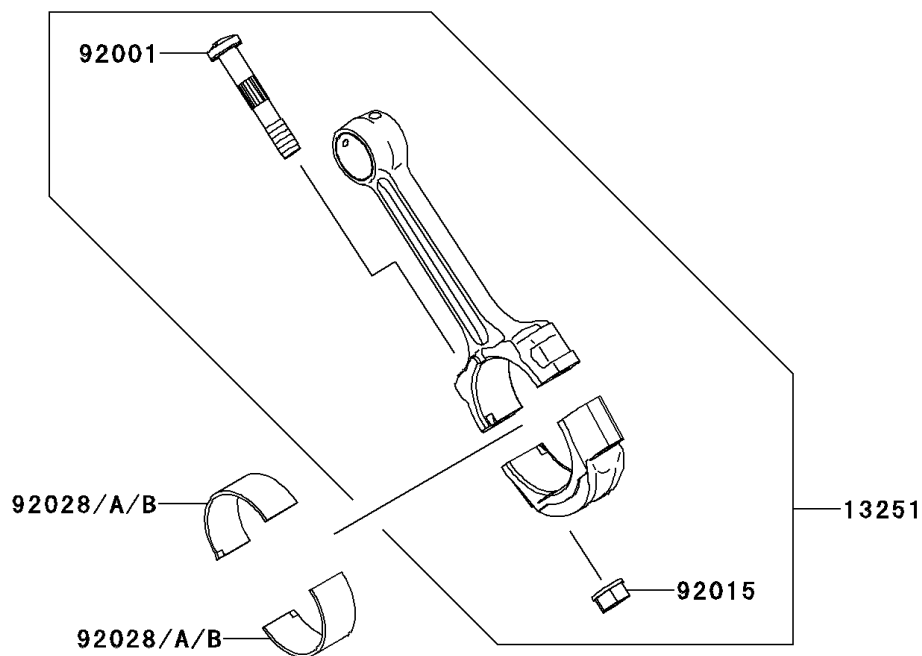

## 2011 Brute Force® 650 4x4i PARTS DIAGRAM

Crankshaft

E1321

## 2011 Brute Force® 650 4x4i PARTS LIST

Crankshaft

ITEM NAME	PART NUMBER	QUANTITY
CRANKSHAFT-COMP (Ref # 13031)	13031-0057	1
ROD-ASSY-CONNECTING (Ref # 13251)	13251-1130	1
BOLT,CONNECTING ROD (Ref # 92001)	92001-1980	1
NUT,FLANGED,8MM (Ref # 92015)	92015-1311	1
BUSHING,CONNECTING ROD,GREEN (Ref # 92028)	92028-1961	1
BUSHING,CONNECTING ROD,YELLOW (Ref # 92028A)	92028-1962	1
BUSHING,CONNECTING ROD,BROWN (Ref # 92028B)	92028-1963	1