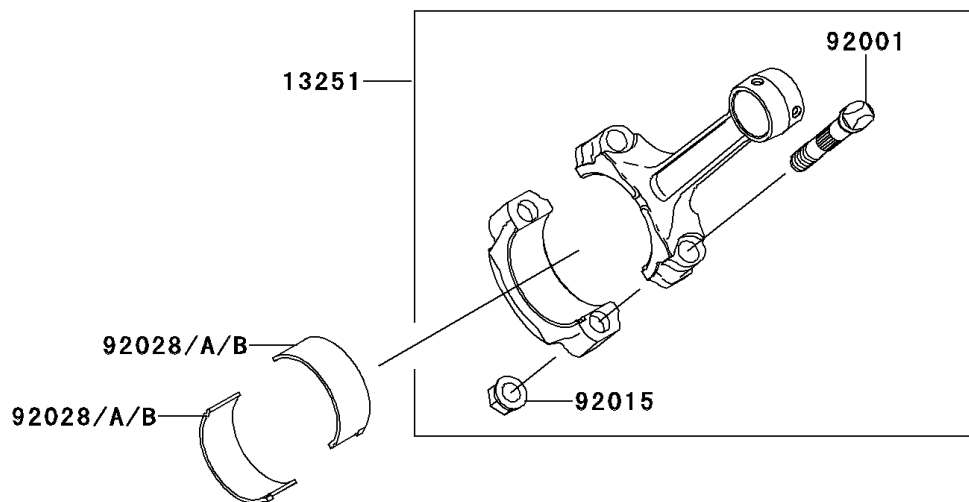

## 2011 Brute Force® 650 4x4i PARTS DIAGRAM

Crankshaft

E1321

## 2011 Brute Force® 650 4x4i PARTS LIST

Crankshaft

ITEM NAME	PART NUMBER	QUANTITY
CRANKSHAFT-COMP (Ref # 13031)	13031-0057	1
ROD-ASSY-CONNECTING (Ref # 13251)	13251-1130	1
BOLT,CONNECTING ROD (Ref # 92001)	92001-1980	1
NUT,FLANGED,8MM (Ref # 92015)	92015-1311	1
BUSHING,CONNECTING ROD,GREEN (Ref # 92028)	92028-1961	1
BUSHING,CONNECTING ROD,YELLOW (Ref # 92028A)	92028-1962	1
BUSHING,CONNECTING ROD,BROWN (Ref # 92028B)	92028-1963	1