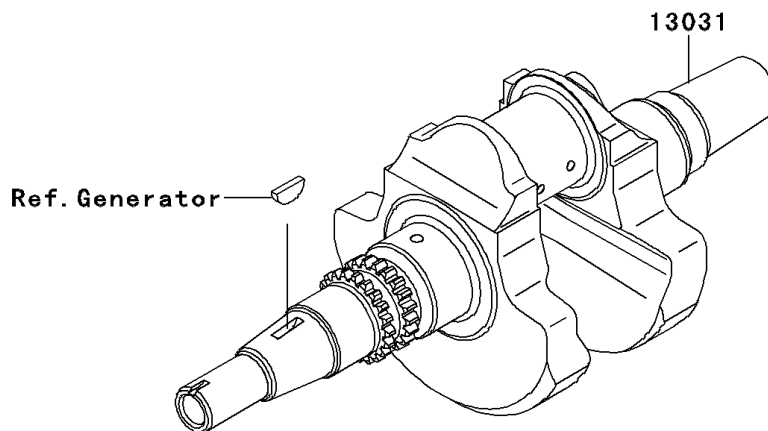

## 2011 Brute Force® 650 4x4i PARTS DIAGRAM

Crankshaft

E1321

## 2011 Brute Force® 650 4x4i PARTS LIST

Crankshaft

ITEM NAME	PART NUMBER	QUANTITY
CRANKSHAFT-COMP (Ref # 13031)	13031-0057	1
ROD-ASSY-CONNECTING (Ref # 13251)	13251-1130	1
BOLT,CONNECTING ROD (Ref # 92001)	92001-1980	1
NUT,FLANGED,8MM (Ref # 92015)	92015-1311	1
BUSHING,CONNECTING ROD,GREEN (Ref # 92028)	92028-1961	1
BUSHING,CONNECTING ROD,YELLOW (Ref # 92028A)	92028-1962	1
BUSHING,CONNECTING ROD,BROWN (Ref # 92028B)	92028-1963	1