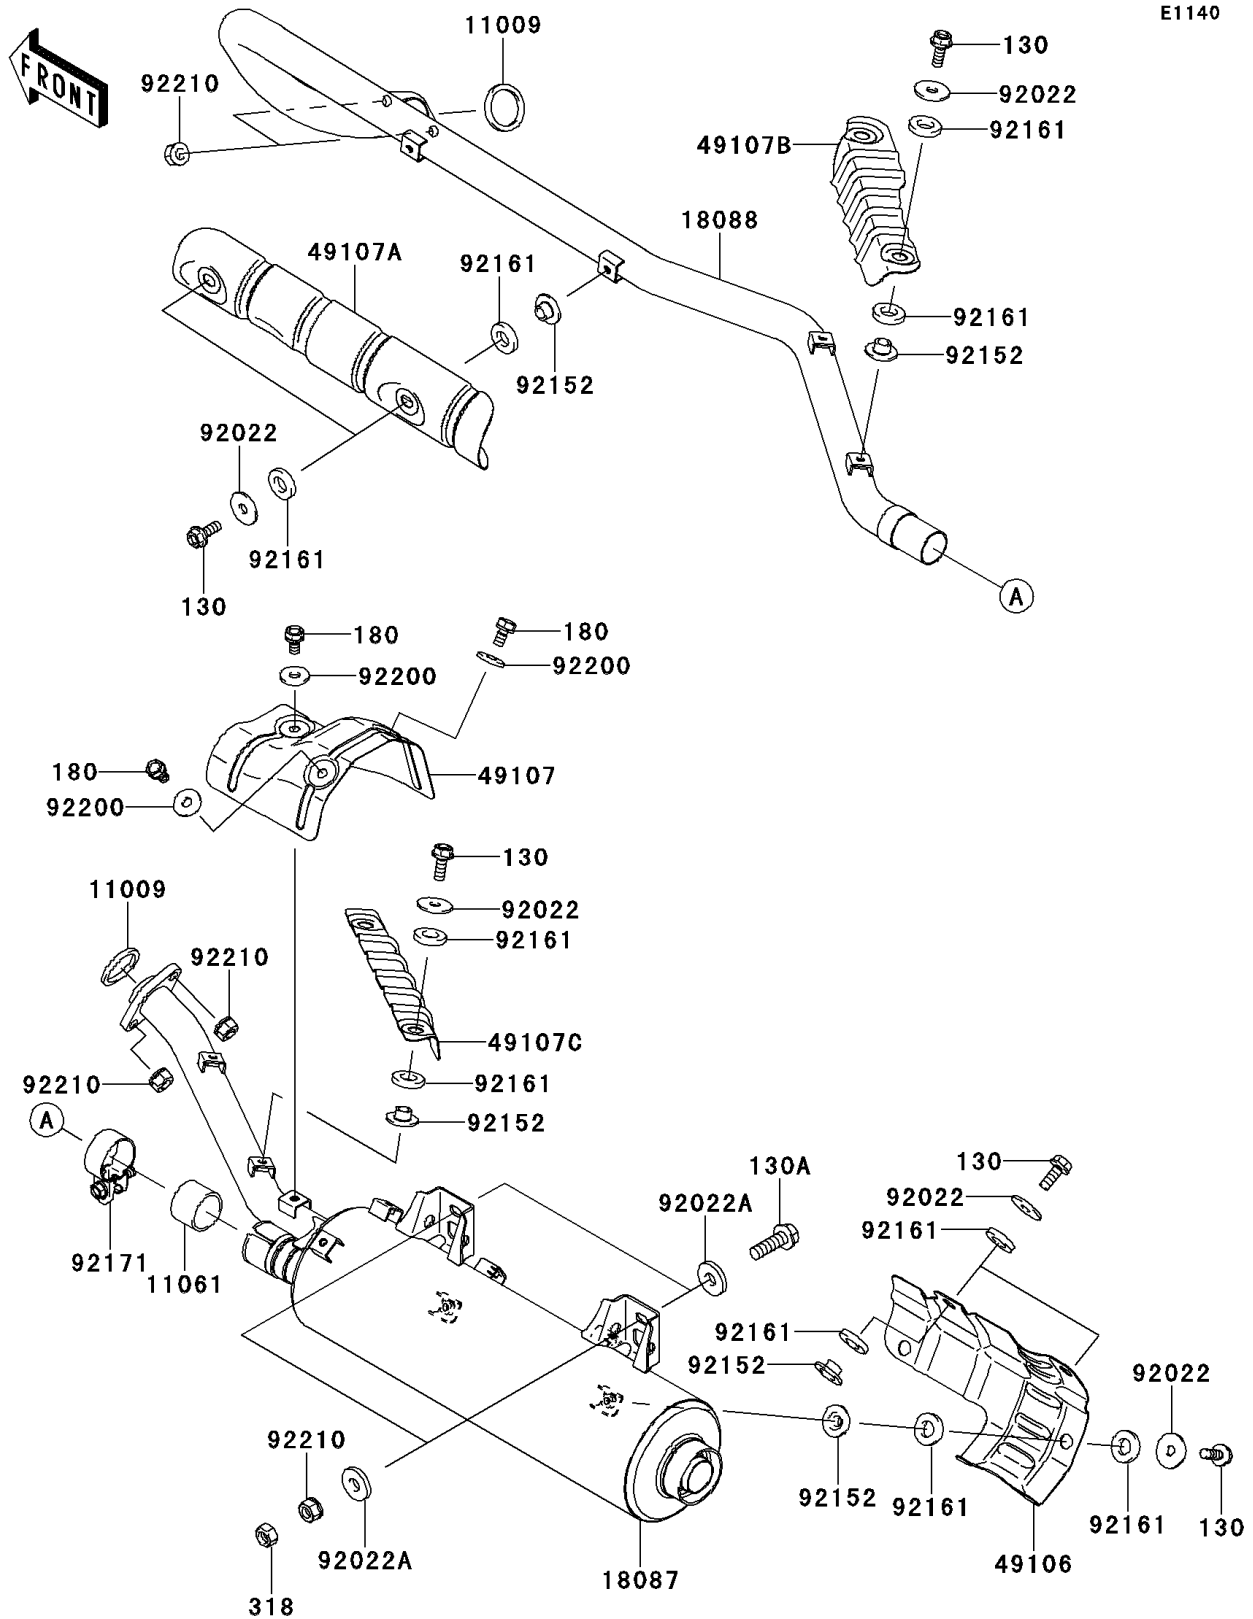

2011 Brute Force® 650 4x4i PARTS DIAGRAM

Muffler(s)

E1140

2011 Brute Force® 650 4x4i PARTS LIST

Muffler(s)

ITEM NAME	PART NUMBER	QUANTITY
BOLT-FLANGED,6X16 (Ref # 130)	130BD0616	1
BOLT-FLANGED,8X25 (Ref # 130A)	130CD0825	1
BOLT-UPSET-WS,6X12 (Ref # 180)	180BD0612	1
NUT-HEX-SMALL,8MM (Ref # 318)	318BA0800	1
GASKET,EXHAUST HOLDER (Ref # 11009)	11009-1894	1
GASKET,MUFFLER CONNECTING (Ref # 11061)	11061-0360	1
MUFFLER (Ref # 18087)	18087-0167	1
PIPE-EXHAUST (Ref # 18088)	18088-0379	1
COVER-MUFFLER (Ref # 49106)	49106-0048	1
COVER-EXHAUST PIPE,RR (Ref # 49107)	49107-0050	1
COVER-EXHAUST PIPE,FR (Ref # 49107A)	49107-0065	1
COVER-EXHAUST PIPE,MIDDLE LH (Ref # 49107B)	49107-0066	1
COVER-EXHAUST PIPE,MIDDLE RH (Ref # 49107C)	49107-0067	1
WASHER,6.5X22X1.6 (Ref # 92022)	92022-237	1
WASHER,8.5X22X3.2 (Ref # 92022A)	92022-276	1
COLLAR (Ref # 92152)	92152-0423	1
DAMPER (Ref # 92161)	92161-0319	1
CLAMP (Ref # 92171)	92171-1330	1
WASHER,6.5X18X2.0 (Ref # 92200)	92200-2035	1
NUT,8MM (Ref # 92210)	92210-1242	1