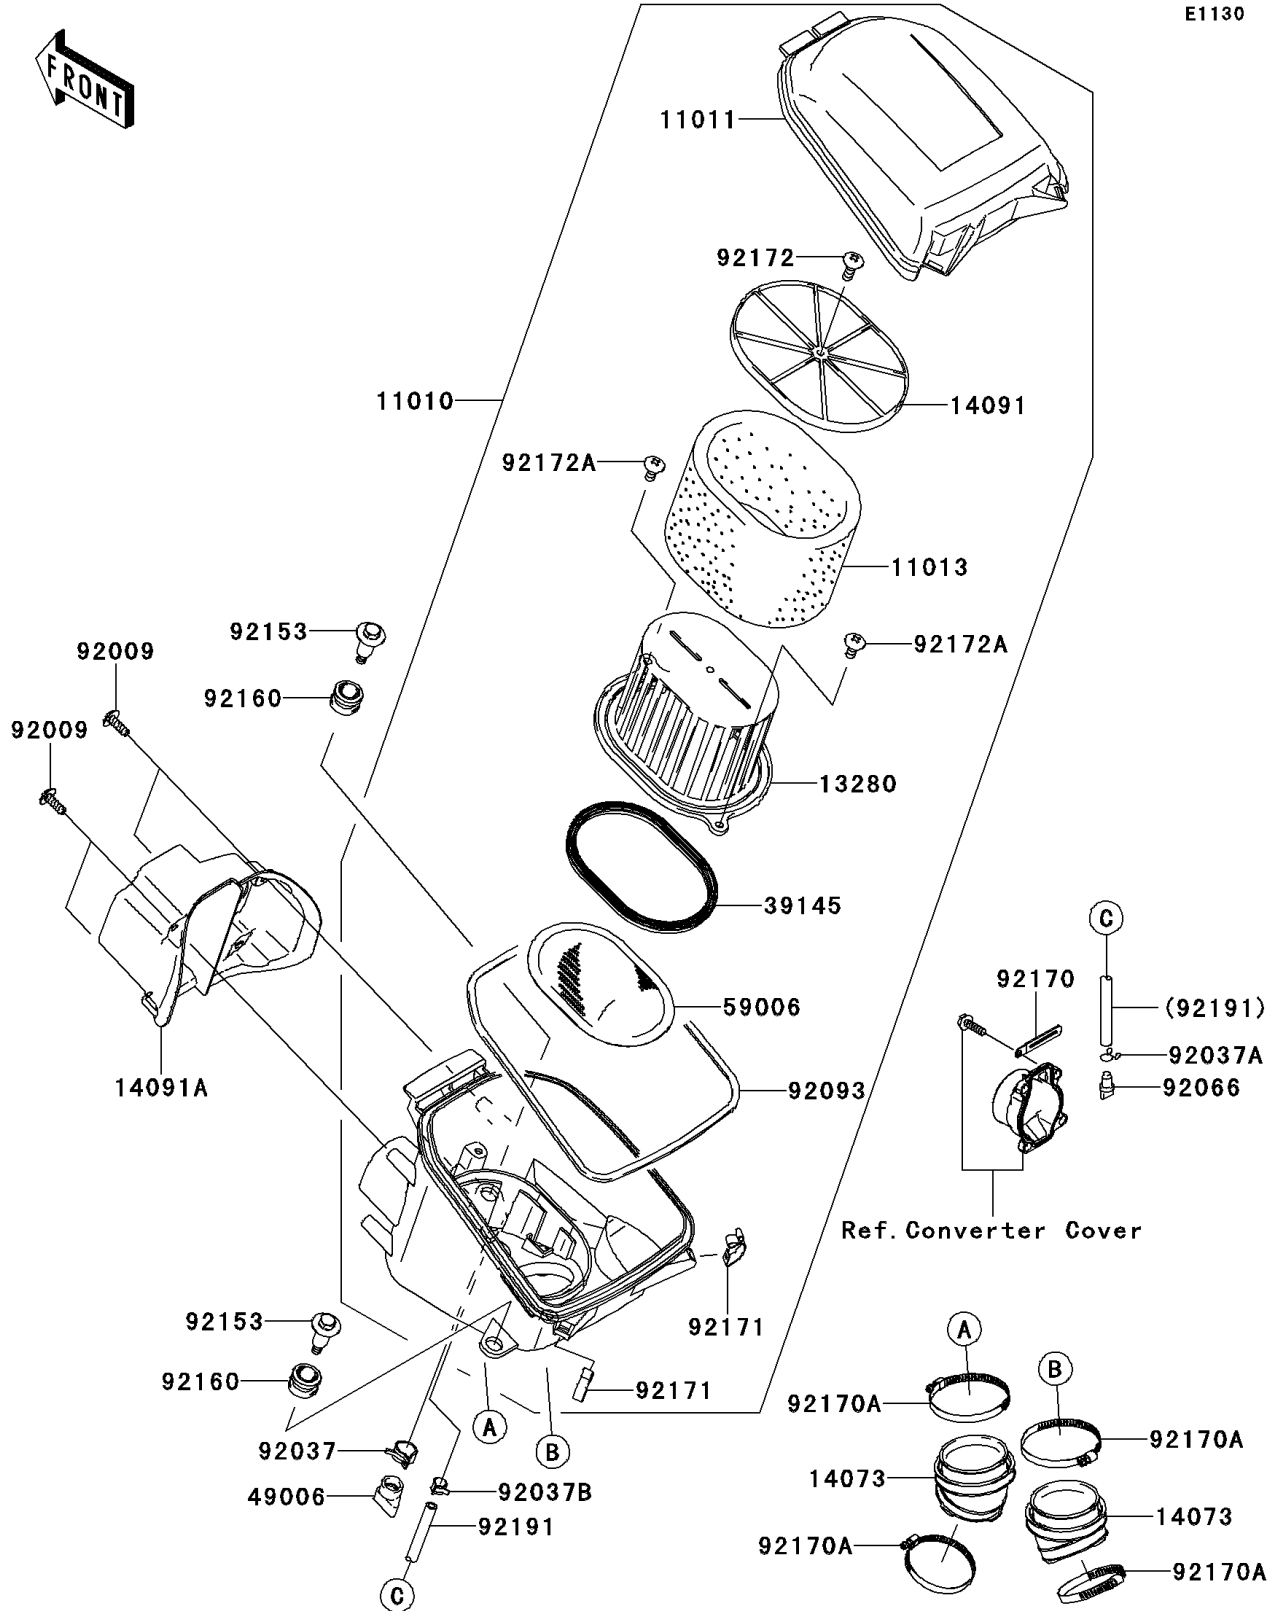

## 2011 Brute Force® 650 4x4i PARTS DIAGRAM

Air Cleaner

E1130

## 2011 Brute Force® 650 4x4i PARTS LIST

Air Cleaner

ITEM NAME	PART NUMBER	QUANTITY
FILTER-ASSY-AIR,F.BLACK (Ref # 11010)	11010-0144-6Z	1
CASE-AIR FILTER,UPP (Ref # 11011)	11011-0017	1
ELEMENT-AIR FILTER (Ref # 11013)	11013-0021	1
HOLDER (Ref # 13280)	13280-0048	1
DUCT,JOINT (Ref # 14073)	14073-0030	1
COVER,ELEMENT (Ref # 14091)	14091-0163	1
COVER,FR (Ref # 14091A)	14091-0164	1
TRIM-SEAL (Ref # 39145)	39145-0001	1
BOOT (Ref # 49006)	49006-1292	1
ARRESTER-FLAME (Ref # 59006)	59006-0002	1
SCREW,TAPPING (Ref # 92009)	92009-1113	1
CLAMP,HOSE CLIP (Ref # 92037)	92037-1460	1
CLAMP,TUBE (Ref # 92037A)	92037-147	1
CLAMP,TUBE (Ref # 92037B)	92037-1505	1
PLUG,DRAIN (Ref # 92066)	92066-1211	1
SEAL (Ref # 92093)	92093-0083	1
BOLT,FLANGED,6X28.7 (Ref # 92153)	92153-1052	1
DAMPER (Ref # 92160)	92160-1594	1
CLAMP (Ref # 92170)	92170-1514	1
CLAMP (Ref # 92170A)	92170-1763	1
CLAMP (Ref # 92171)	92171-0225	1
SCREW,6X18 (Ref # 92172)	92172-0130	1
SCREW,6X14 (Ref # 92172A)	92172-0131	1
TUBE,7X11X470 (Ref # 92191)	92191-1531	1