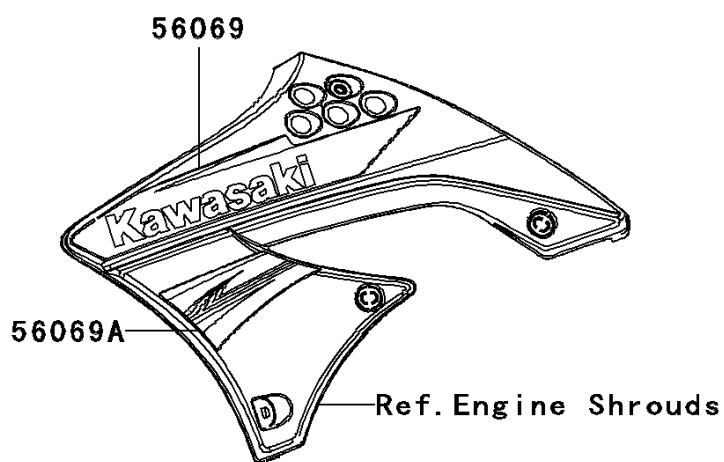

2011 KX™450F PARTS DIAGRAM

Decals

F2861

(LH)

(RH)

2011 KX™450F PARTS LIST

Decals

ITEM NAME	PART NUMBER	QUANTITY
MARK (Ref # 56054)	56054-0694	1
PATTERN,SHROUD,UPP,LH (Ref # 56069)	56069-0894	1
PATTERN,SHROUD,LWR,LH (Ref # 56069A)	56069-0895	1
PATTERN,SHROUD,UPP,RH (Ref # 56069B)	56069-0896	1
PATTERN,SHROUD,LWR,RH (Ref # 56069C)	56069-0897	1