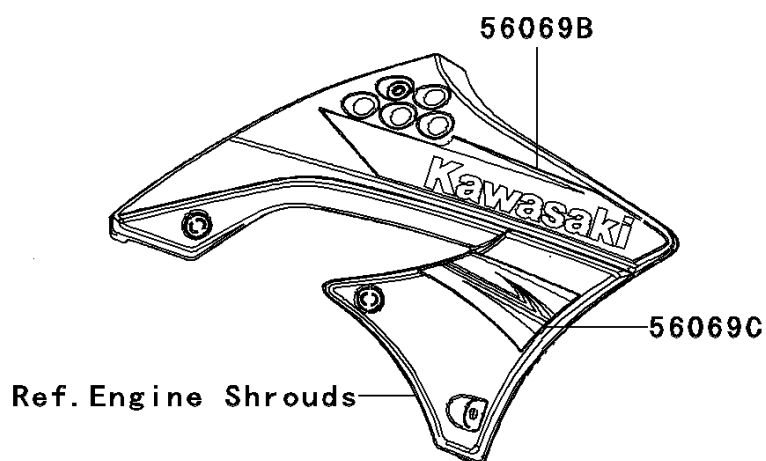

2011 KX™450F PARTS DIAGRAM

Decals

F2861

(LH)

(RH)

2011 KX™450F PARTS LIST

Decals

ITEM NAME	PART NUMBER	QUANTITY
MARK (Ref # 56054)	56054-0694	1
PATTERN,SHROUD,UPP,LH (Ref # 56069)	56069-0894	1
PATTERN,SHROUD,LWR,LH (Ref # 56069A)	56069-0895	1
PATTERN,SHROUD,UPP,RH (Ref # 56069B)	56069-0896	1
PATTERN,SHROUD,LWR,RH (Ref # 56069C)	56069-0897	1