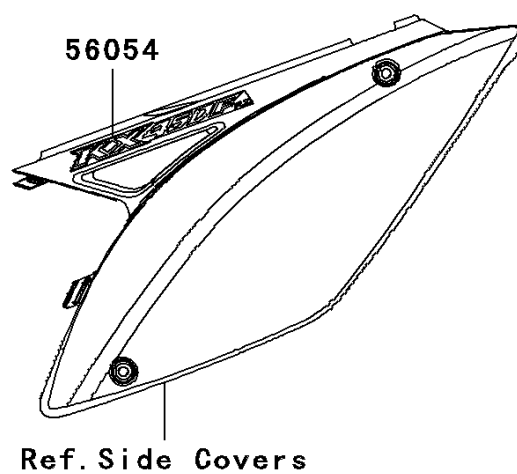

2011 KX™450F PARTS DIAGRAM

Decals

F2861

(LH)

(RH)

2011 KX™450F PARTS LIST

Decals

ITEM NAME	PART NUMBER	QUANTITY
MARK (Ref # 56054)	56054-0694	1
PATTERN,SHROUD,UPP,LH (Ref # 56069)	56069-0894	1
PATTERN,SHROUD,LWR,LH (Ref # 56069A)	56069-0895	1
PATTERN,SHROUD,UPP,RH (Ref # 56069B)	56069-0896	1
PATTERN,SHROUD,LWR,RH (Ref # 56069C)	56069-0897	1