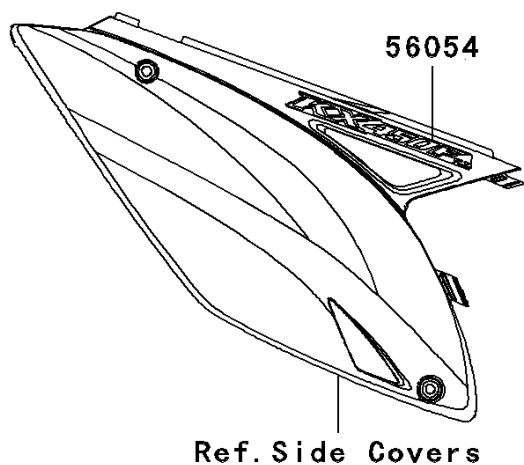

2011 KX™450F PARTS DIAGRAM

Decals

F2861

(LH)

(RH)

2011 KX™450F PARTS LIST

Decals

ITEM NAME	PART NUMBER	QUANTITY
MARK (Ref # 56054)	56054-0694	1
PATTERN,SHROUD,UPP,LH (Ref # 56069)	56069-0894	1
PATTERN,SHROUD,LWR,LH (Ref # 56069A)	56069-0895	1
PATTERN,SHROUD,UPP,RH (Ref # 56069B)	56069-0896	1
PATTERN,SHROUD,LWR,RH (Ref # 56069C)	56069-0897	1