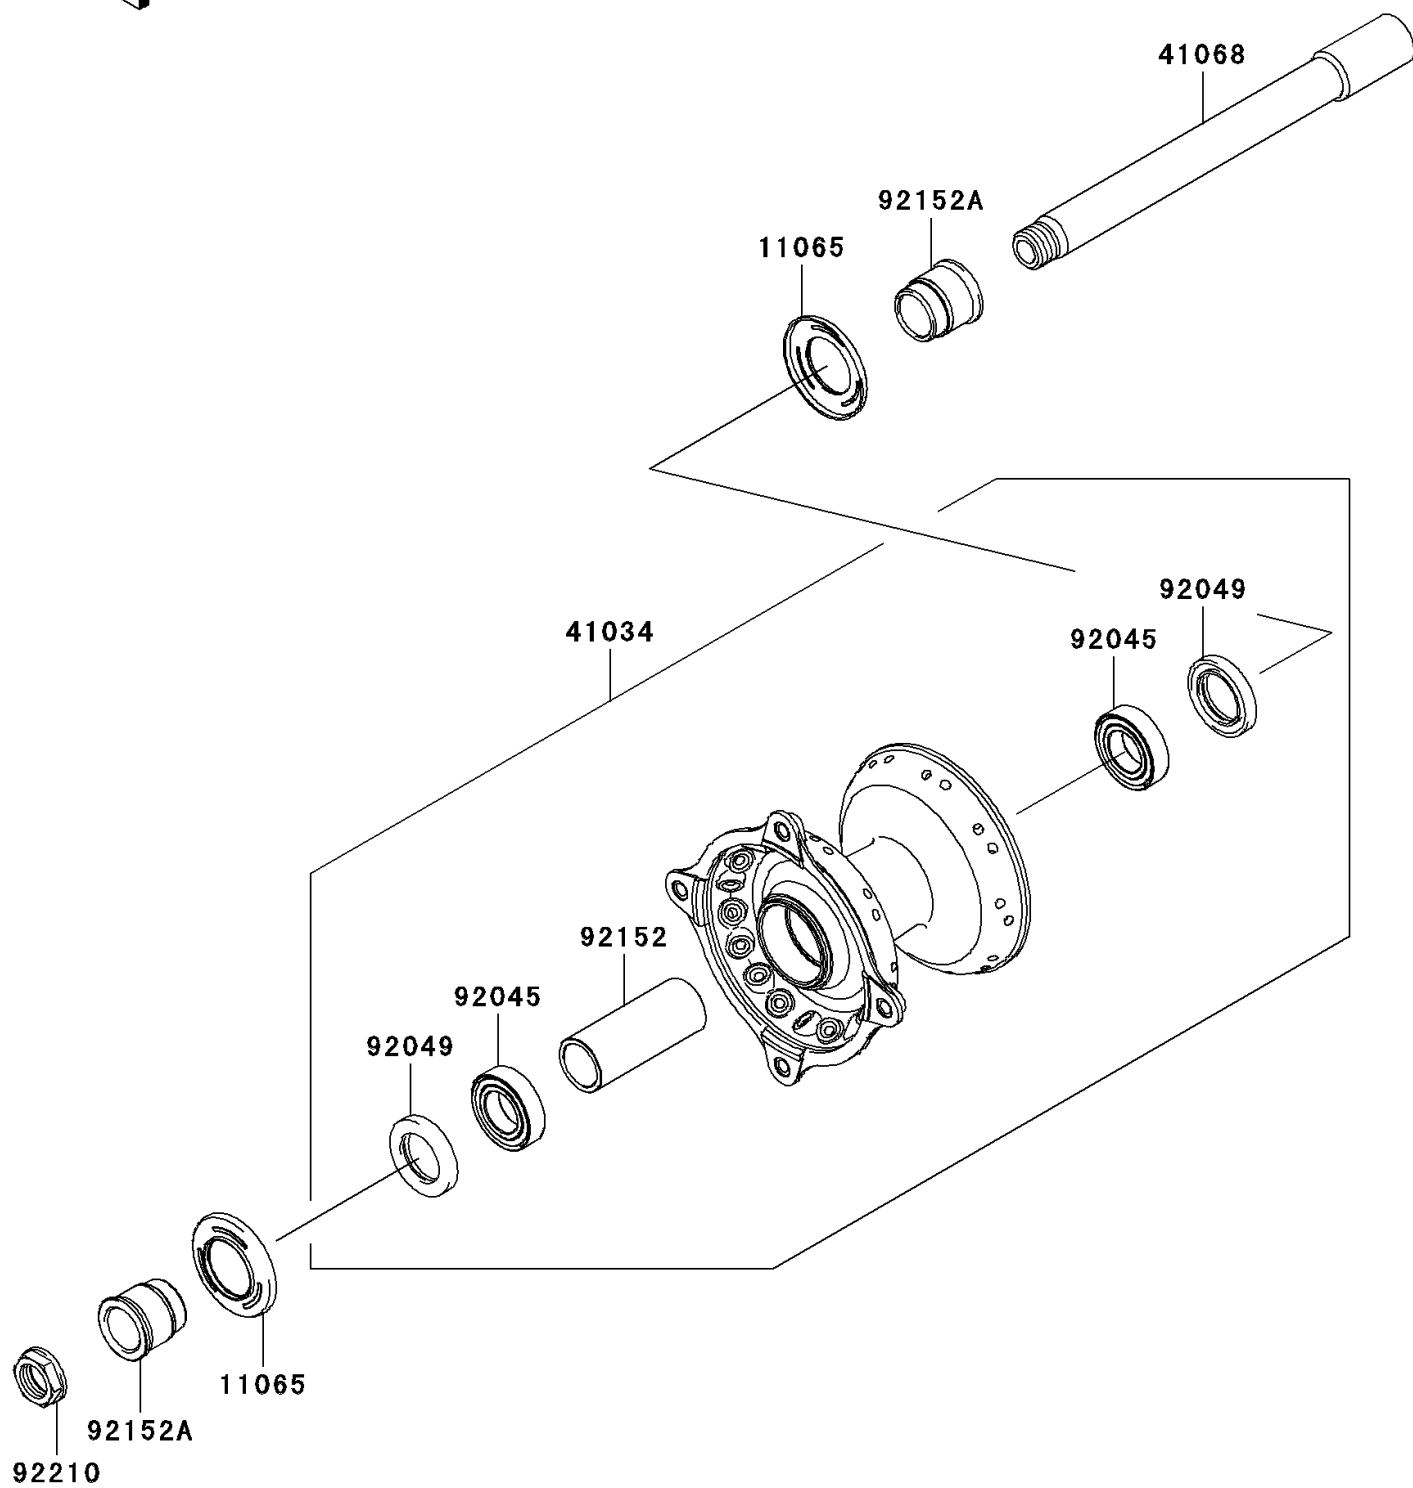

2011 KX™450F PARTS DIAGRAM

Front Hub

F2230

2011 KX™450F PARTS LIST

Front Hub

ITEM NAME	PART NUMBER	QUANTITY
CAP,AXLE (Ref # 11065)	11065-0350	1
DRUM-ASSY,FRONT BRAKE (Ref # 41034)	41034-0034	1
AXLE,FR (Ref # 41068)	41068-0004	1
BEARING-BALL,69042RS (Ref # 92045)	92045-1284	1
SEAL-OIL,BJNC-2 25X37X5 (Ref # 92049)	92049-1403	1
COLLAR,FRONT BRAKE DRUM,L=65 (Ref # 92152)	92152-0028	1
COLLAR,L=27.5 (Ref # 92152A)	92152-0845	1
NUT,18MM (Ref # 92210)	92210-0065	1