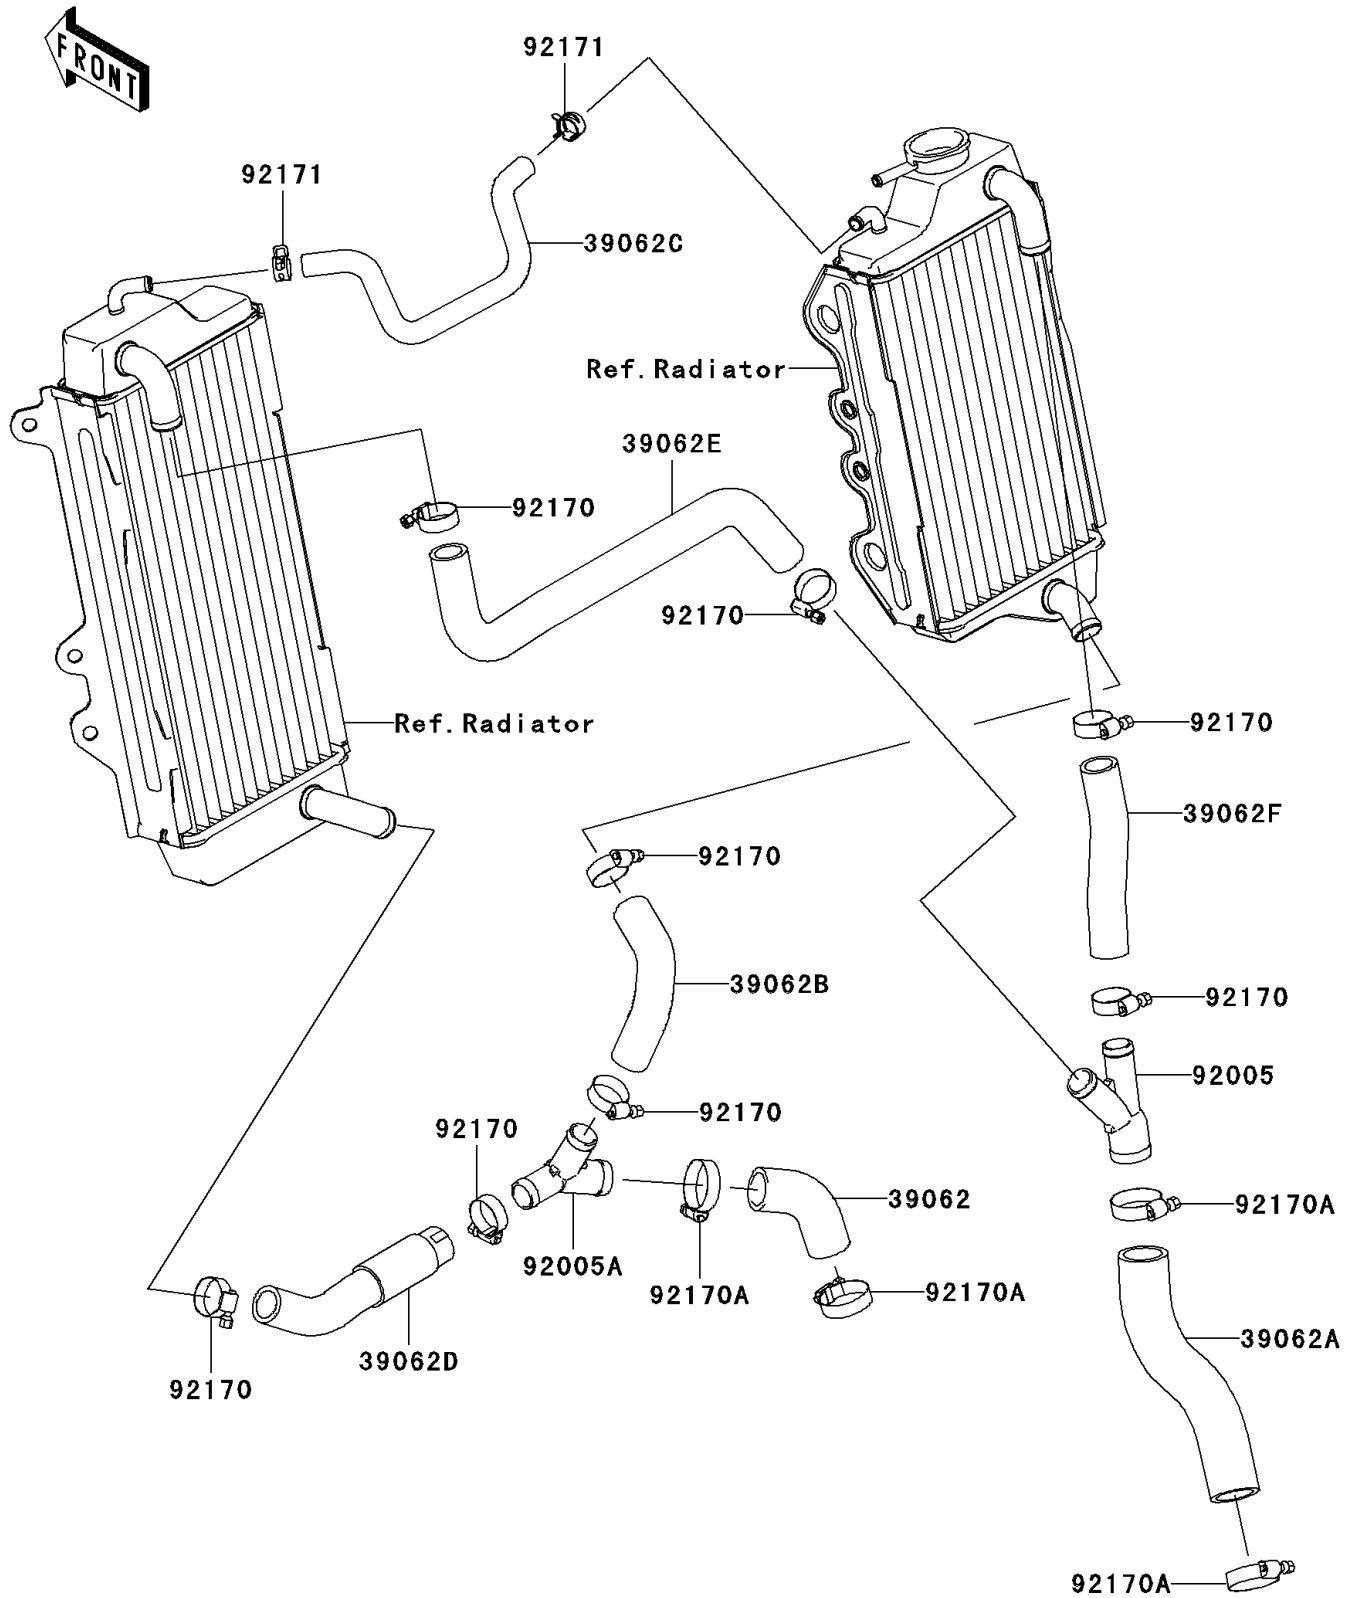

2011 KX™450F PARTS DIAGRAM

Water Pipe

E3037

2011 KX™450F PARTS LIST

Water Pipe

| ITEM NAME | PART NUMBER | QUANTITY |
|---------------------------------------------|-------------|----------|
| HOSE-COOLING,W/P-FIT. (Ref # 39062) | 39062-0088 | 1 |
| HOSE-COOLING,HEAD-3WAY FIT. (Ref # 39062A) | 39062-0252 | 1 |
| HOSE-COOLING,RAD.RH LOW-FIT. (Ref # 39062B) | 39062-0301 | 1 |
| HOSE-COOLING,RAD.LH-RAD.RH (Ref # 39062C) | 39062-0302 | 1 |
| HOSE-COOLING,RAD.LH LOW-FIT. (Ref # 39062D) | 39062-0303 | 1 |
| HOSE-COOLING,FIT.-RAD.LH UPP (Ref # 39062E) | 39062-0304 | 1 |
| HOSE-COOLING,FIT.-RAD.RH UPP (Ref # 39062F) | 39062-0305 | 1 |
| FITTING,3WAY,HEAD-RAD (Ref # 92005) | 92005-0066 | 1 |
| FITTING,3WAY,RAD-W/P (Ref # 92005A) | 92005-0067 | 1 |
| CLAMP,HOSE,26MM (Ref # 92170) | 92170-1077 | 1 |
| CLAMP,HOSE,32MM (Ref # 92170A) | 92170-1286 | 1 |
| CLAMP,CLIP,12.5MM (Ref # 92171) | 92171-0372 | 1 |