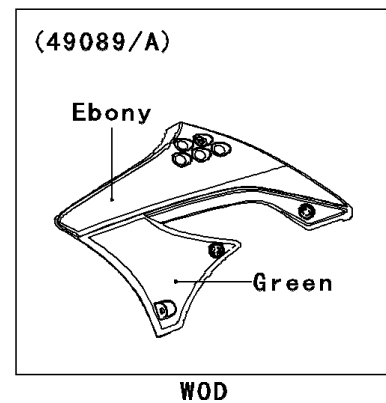

2011 KX™450F PARTS DIAGRAM

Engine Shrouds

E3036

2011 KX™450F PARTS LIST

Engine Shrouds

ITEM NAME	PART NUMBER	QUANTITY
SHROUD-ENGINE,LH,UP EBO+LO GRN (Ref # 49089)	49089-0073-27W	1
SHROUD-ENGINE,RH,UP EBO+LO GRN (Ref # 49089A)	49089-0074-27W	1
COLLAR (Ref # 92143)	92143-1196	1
COLLAR (Ref # 92152)	92152-0052	1
BOLT,6X12 (Ref # 92153)	92153-0503	1
BOLT,6X20 (Ref # 92153A)	92153-0864	1