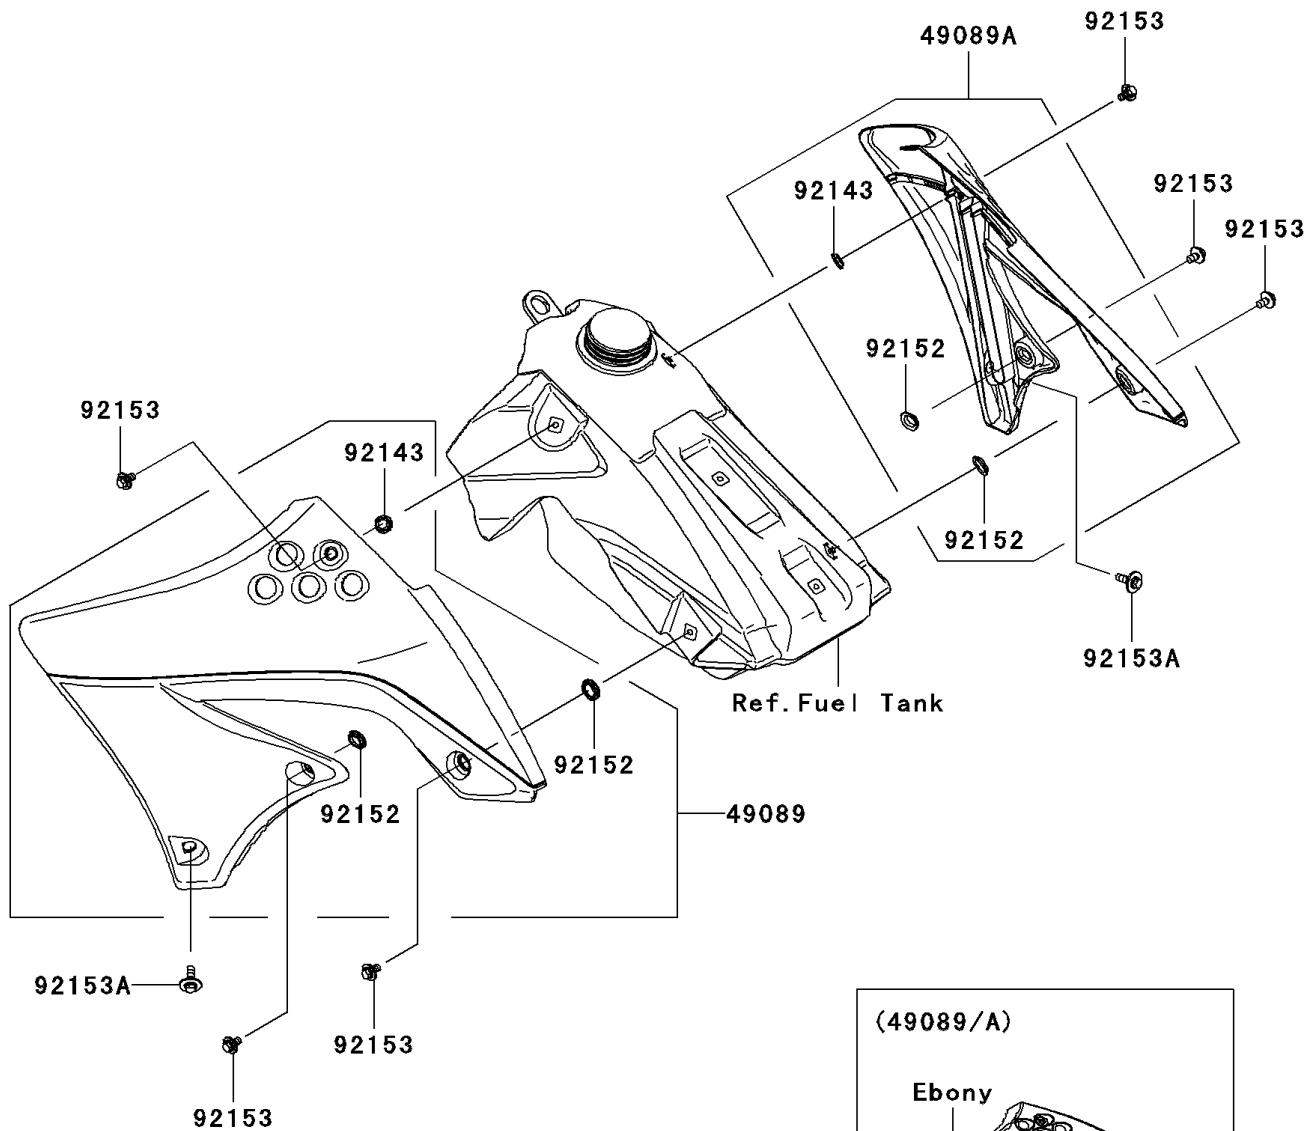

2011 KX™450F PARTS DIAGRAM

Engine Shrouds

E3036

2011 KX™450F PARTS LIST

Engine Shrouds

ITEM NAME	PART NUMBER	QUANTITY
SHROUD-ENGINE,LH,UP EBO+LO GRN (Ref # 49089)	49089-0073-27W	1
SHROUD-ENGINE,RH,UP EBO+LO GRN (Ref # 49089A)	49089-0074-27W	1
COLLAR (Ref # 92143)	92143-1196	1
COLLAR (Ref # 92152)	92152-0052	1
BOLT,6X12 (Ref # 92153)	92153-0503	1
BOLT,6X20 (Ref # 92153A)	92153-0864	1