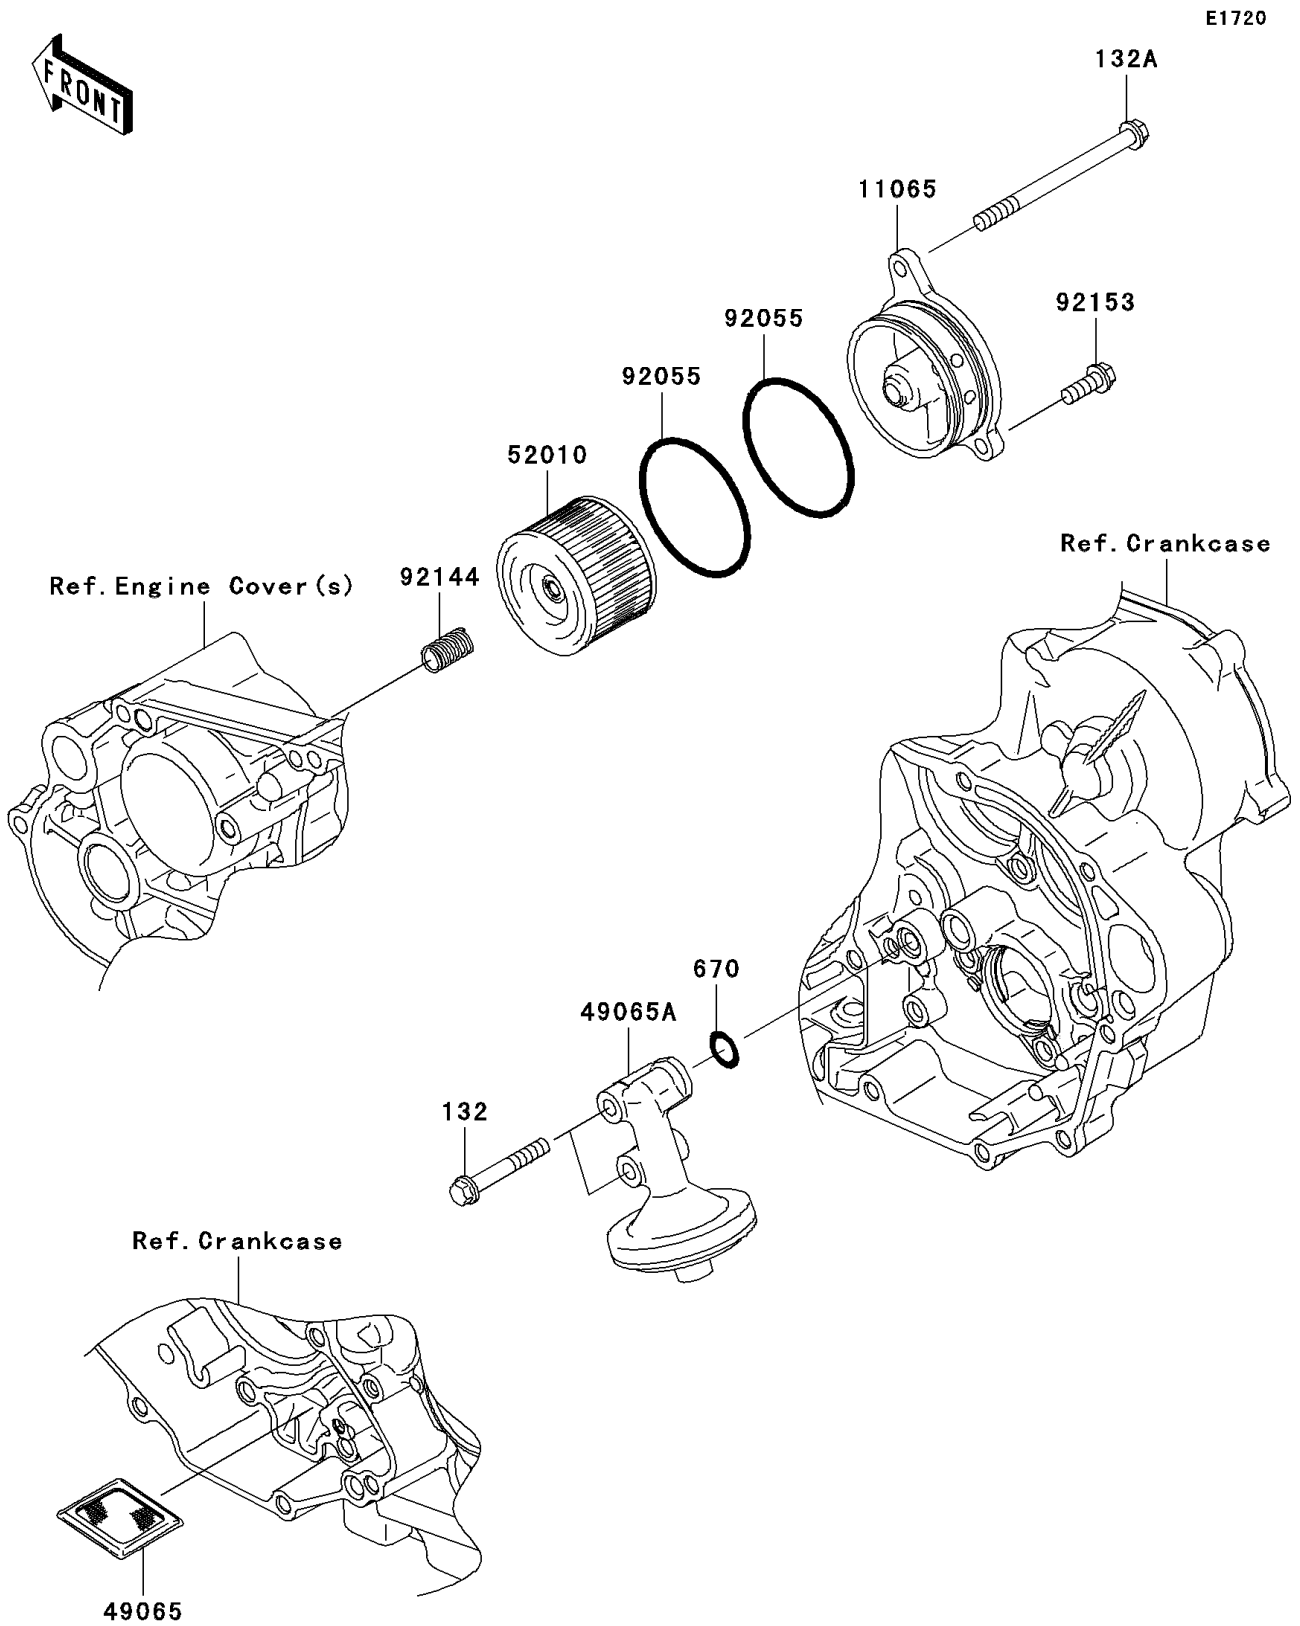

2011 KX™450F PARTS DIAGRAM

Oil Filter

2011 KX™450F PARTS LIST

Oil Filter

ITEM NAME	PART NUMBER	QUANTITY
BOLT-FLANGED-SMALL,6X40 (Ref # 132)	132BA0640	1
BOLT-FLANGED-SMALL,6X80 (Ref # 132A)	132BC0680	1
O RING (Ref # 670)	670D2010	1
CAP,OIL FILTER (Ref # 11065)	11065-0107	1
FILTER-OIL,STRAINER (Ref # 49065)	49065-0019	1
FILTER-OIL (Ref # 49065A)	49065-0022	1
ELEMENT-OIL FILTER (Ref # 52010)	52010-1053	1
RING-O,52.6X2.4 (Ref # 92055)	92055-1577	1
SPRING (Ref # 92144)	92144-1761	1
BOLT,6X16 (Ref # 92153)	92153-0695	1