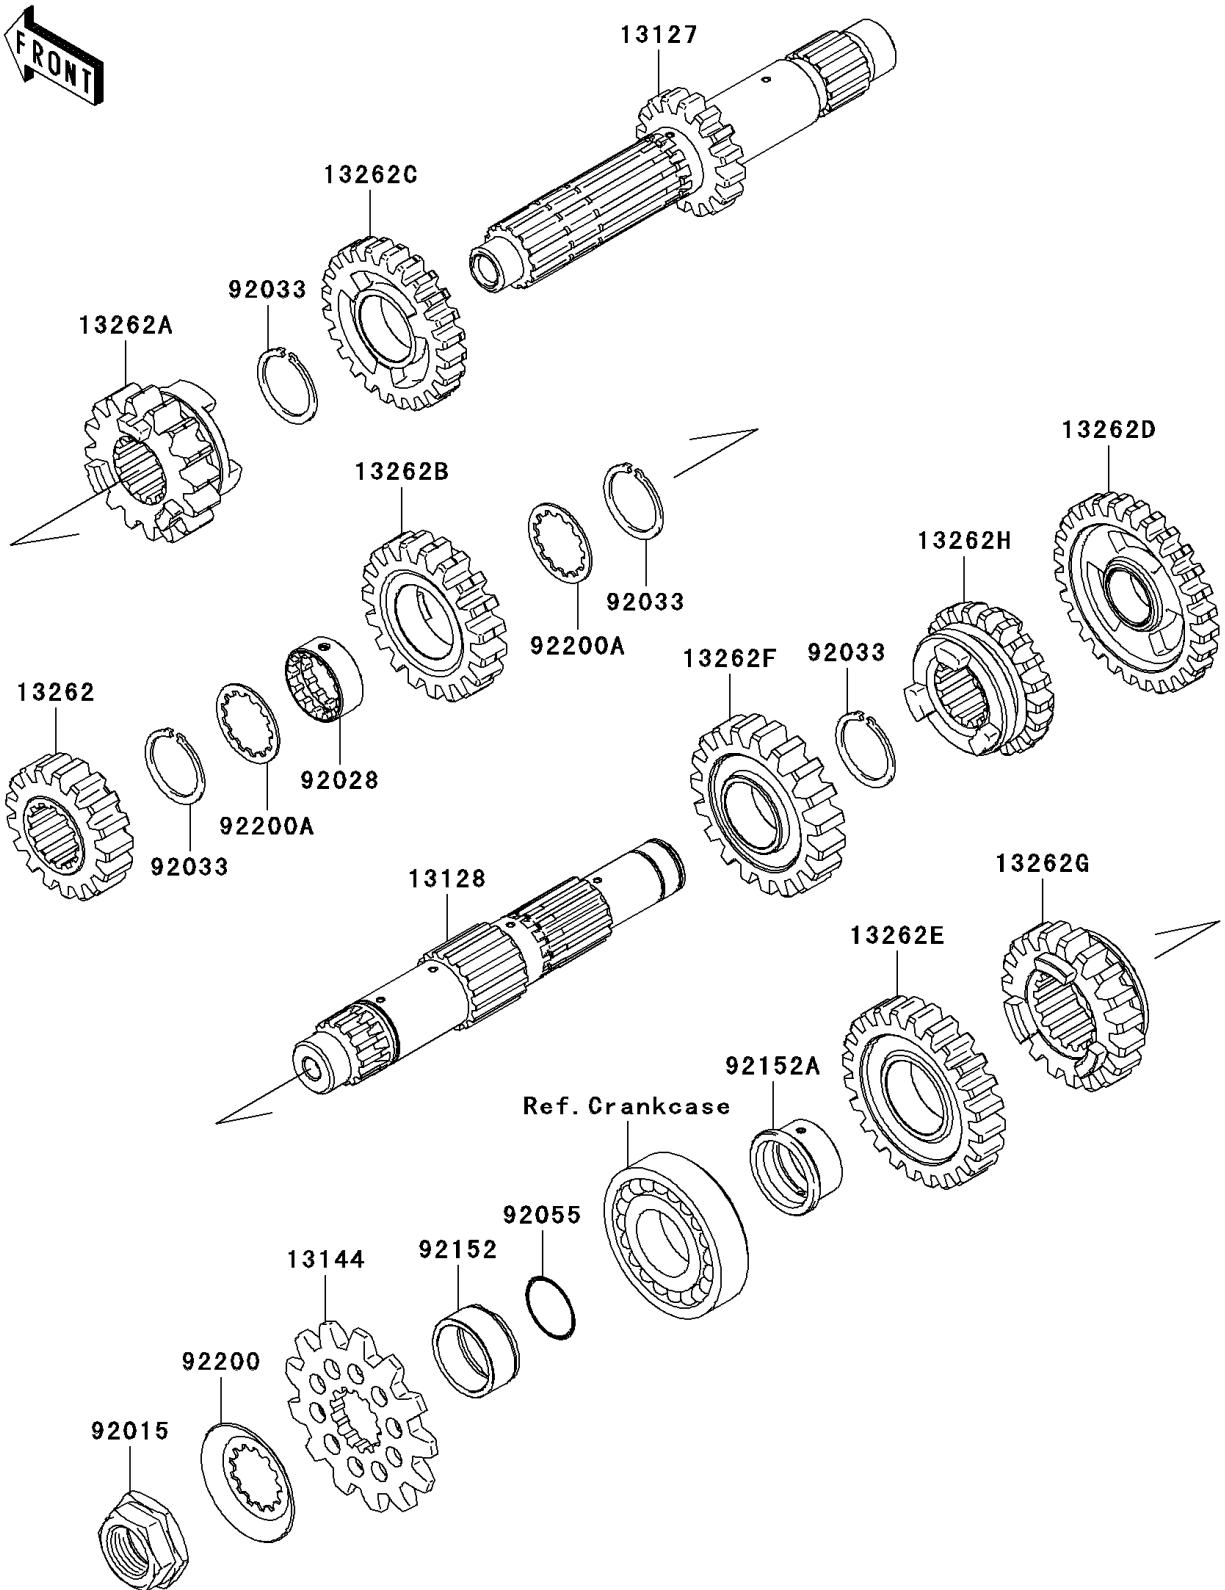

## 2011 KX™450F PARTS DIAGRAM

Transmission

E1361

## 2011 KX™450F PARTS LIST

Transmission

ITEM NAME	PART NUMBER	QUANTITY
SHAFT-TRANSMISSION INPUT,16T (Ref # 13127)	13127-0046	1
SHAFT-TRANSMISSION OUTPUT (Ref # 13128)	13128-0033	1
SPROCKET-OUTPUT,13T (Ref # 13144)	13144-0063	1
GEAR,INPUT 2ND,17T (Ref # 13262)	13262-0390	1
GEAR,INPUT 3RD,16T (Ref # 13262A)	13262-0391	1
GEAR,INPUT 4TH,19T (Ref # 13262B)	13262-0392	1
GEAR,INPUT 5TH,24T (Ref # 13262C)	13262-0393	1
GEAR,OUTPUT LOW,28T (Ref # 13262D)	13262-0394	1
GEAR,OUTPUT 2ND,24T (Ref # 13262E)	13262-0395	1
GEAR,OUTPUT 3RD,19T (Ref # 13262F)	13262-0396	1
GEAR,OUTPUT 4TH,19T (Ref # 13262G)	13262-0397	1
GEAR,OUTPUT 5TH,21T (Ref # 13262H)	13262-0398	1
NUT,20MM (Ref # 92015)	92015-1963	1
BUSHING,INPUT TOP GEAR (Ref # 92028)	92028-1857	1
RING-SNAP,25MM (Ref # 92033)	92033-1172	1
RING-O,21.5X1.5 (Ref # 92055)	92055-1293	1
COLLAR,25X30X13.2 (Ref # 92152)	92152-0150	1
COLLAR (Ref # 92152A)	92152-0540	1
WASHER (Ref # 92200)	92200-0390	1
WASHER (Ref # 92200A)	92200-1389	1