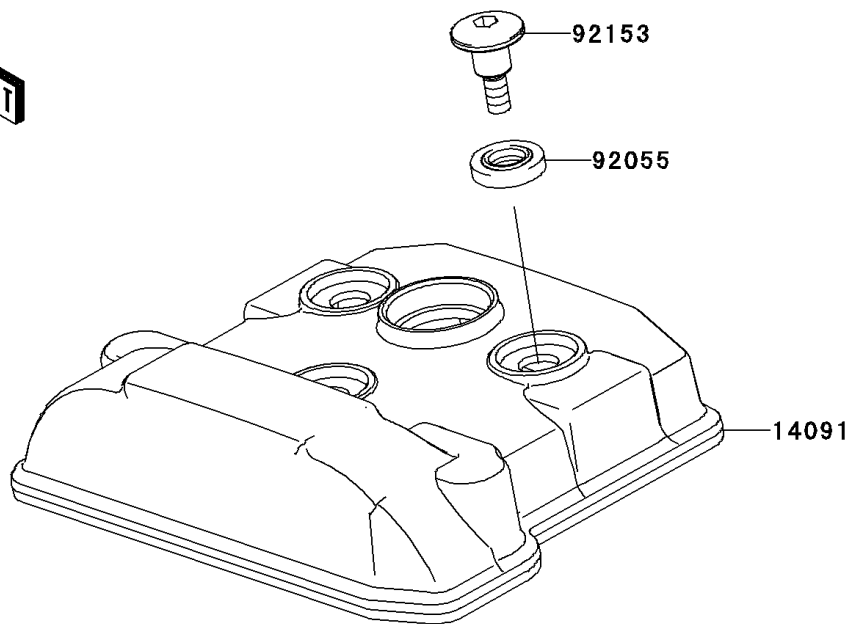

## 2011 KX™450F PARTS DIAGRAM

Cylinder Head Cover

E1112

## 2011 KX™450F PARTS LIST

Cylinder Head Cover

ITEM NAME	PART NUMBER	QUANTITY
GASKET,PLUG HOLE (Ref # 11061)	11061-0079	1
GASKET,HEAD COVER (Ref # 11061A)	11061-0351	1
COVER,CYLINDER HEAD (Ref # 14091)	14091-1631	1
RING-O,HEAD COVER BOLT (Ref # 92055)	92055-1352	1
BOLT,SOCKET,6X22.5 (Ref # 92153)	92153-1779	1