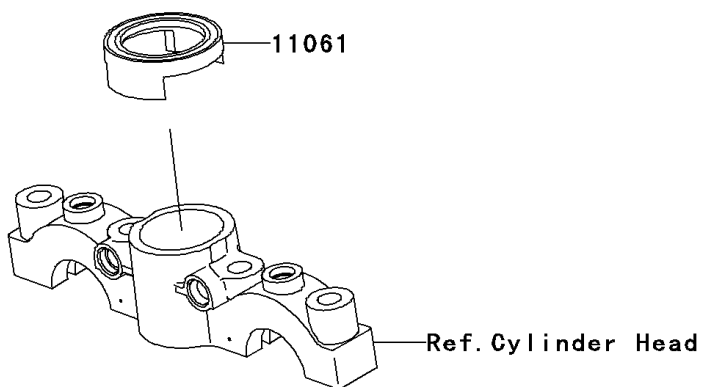

## 2011 KX™450F PARTS DIAGRAM

Cylinder Head Cover

E1112

## 2011 KX™450F PARTS LIST

Cylinder Head Cover

ITEM NAME	PART NUMBER	QUANTITY
GASKET,PLUG HOLE (Ref # 11061)	11061-0079	1
GASKET,HEAD COVER (Ref # 11061A)	11061-0351	1
COVER,CYLINDER HEAD (Ref # 14091)	14091-1631	1
RING-O,HEAD COVER BOLT (Ref # 92055)	92055-1352	1
BOLT,SOCKET,6X22.5 (Ref # 92153)	92153-1779	1