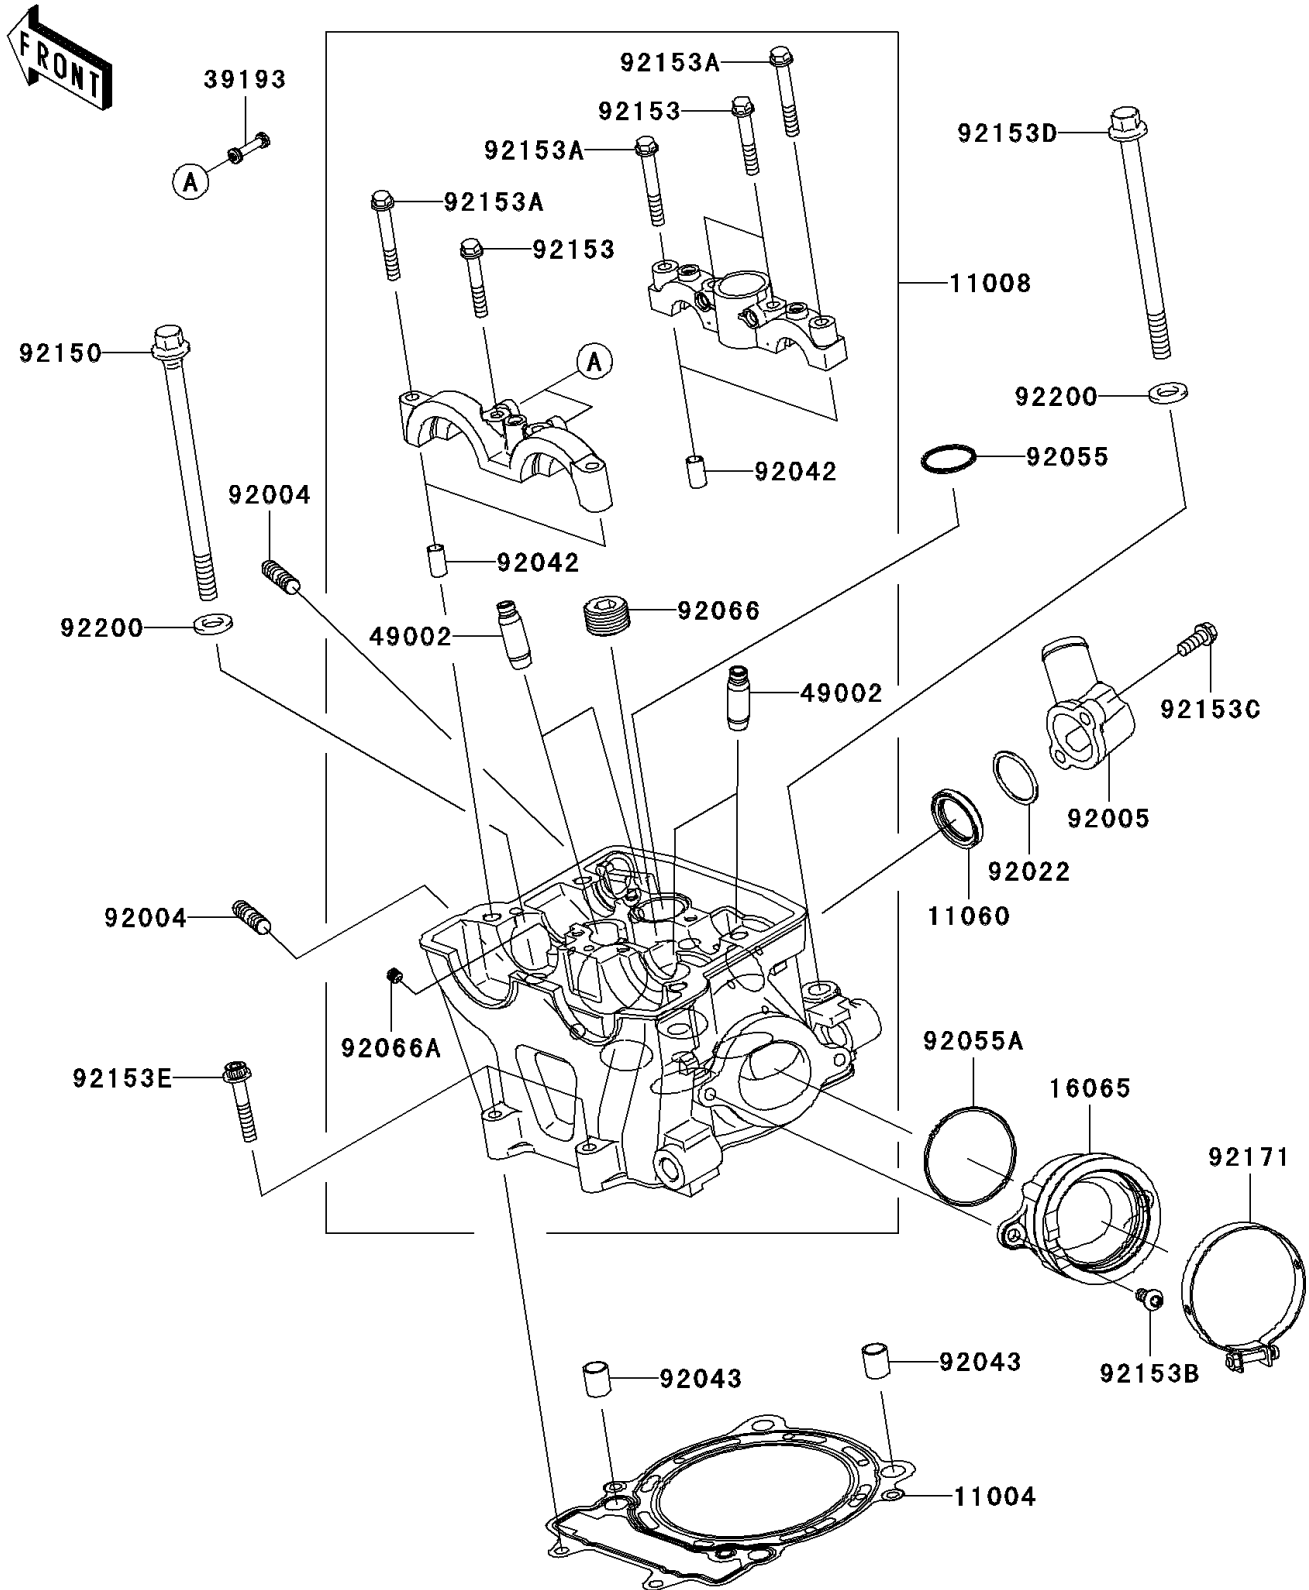

## 2011 KX™450F PARTS DIAGRAM

Cylinder Head

E1111

## 2011 KX™450F PARTS LIST

### Cylinder Head

ITEM NAME	PART NUMBER	QUANTITY
GASKET-HEAD (Ref # 11004)	11004-0088	1
HEAD-COMP-CYLINDER (Ref # 11008)	11008-0173	1
GASKET,THERMOSTAT (Ref # 11060)	11060-1300	1
HOLDER-CARBURETOR (Ref # 16065)	16065-0068	1
PIPE-OIL (Ref # 39193)	39193-0027	1
GUIDE-VALVE (Ref # 49002)	49002-0020	1
STUD,8X22 (Ref # 92004)	92004-0025	1
FITTING (Ref # 92005)	92005-0018	1
WASHER,25.3X30X1 (Ref # 92022)	92022-161	1
PIN,DOWEL,6.3X8X14 (Ref # 92042)	92042-007	1
PIN,10.1X12X14 (Ref # 92043)	92043-4009	1
RING-O,23.5X2.0 (Ref # 92055)	92055-0046	1
RING-O,47X1.9 (Ref # 92055A)	92055-1600	1
PLUG,PT1/2X12.5 (Ref # 92066)	92066-0002	1
PLUG,6X6 (Ref # 92066A)	92066-0068	1
BOLT,L=140 (Ref # 92150)	92150-1935	1
BOLT,6X38 (Ref # 92153)	92153-0338	1
BOLT,6X45 (Ref # 92153A)	92153-0339	1
BOLT,TORX,6X14 (Ref # 92153B)	92153-0406	1
BOLT,6X16 (Ref # 92153C)	92153-0695	1
BOLT,FLANGED-SMALL,10X127 (Ref # 92153D)	92153-1001	1
BOLT,SOCKET,6X35 (Ref # 92153E)	92153-1556	1
CLAMP,62MM (Ref # 92171)	92171-0857	1
WASHER,10.5X19X2.3 (Ref # 92200)	92200-0114	1