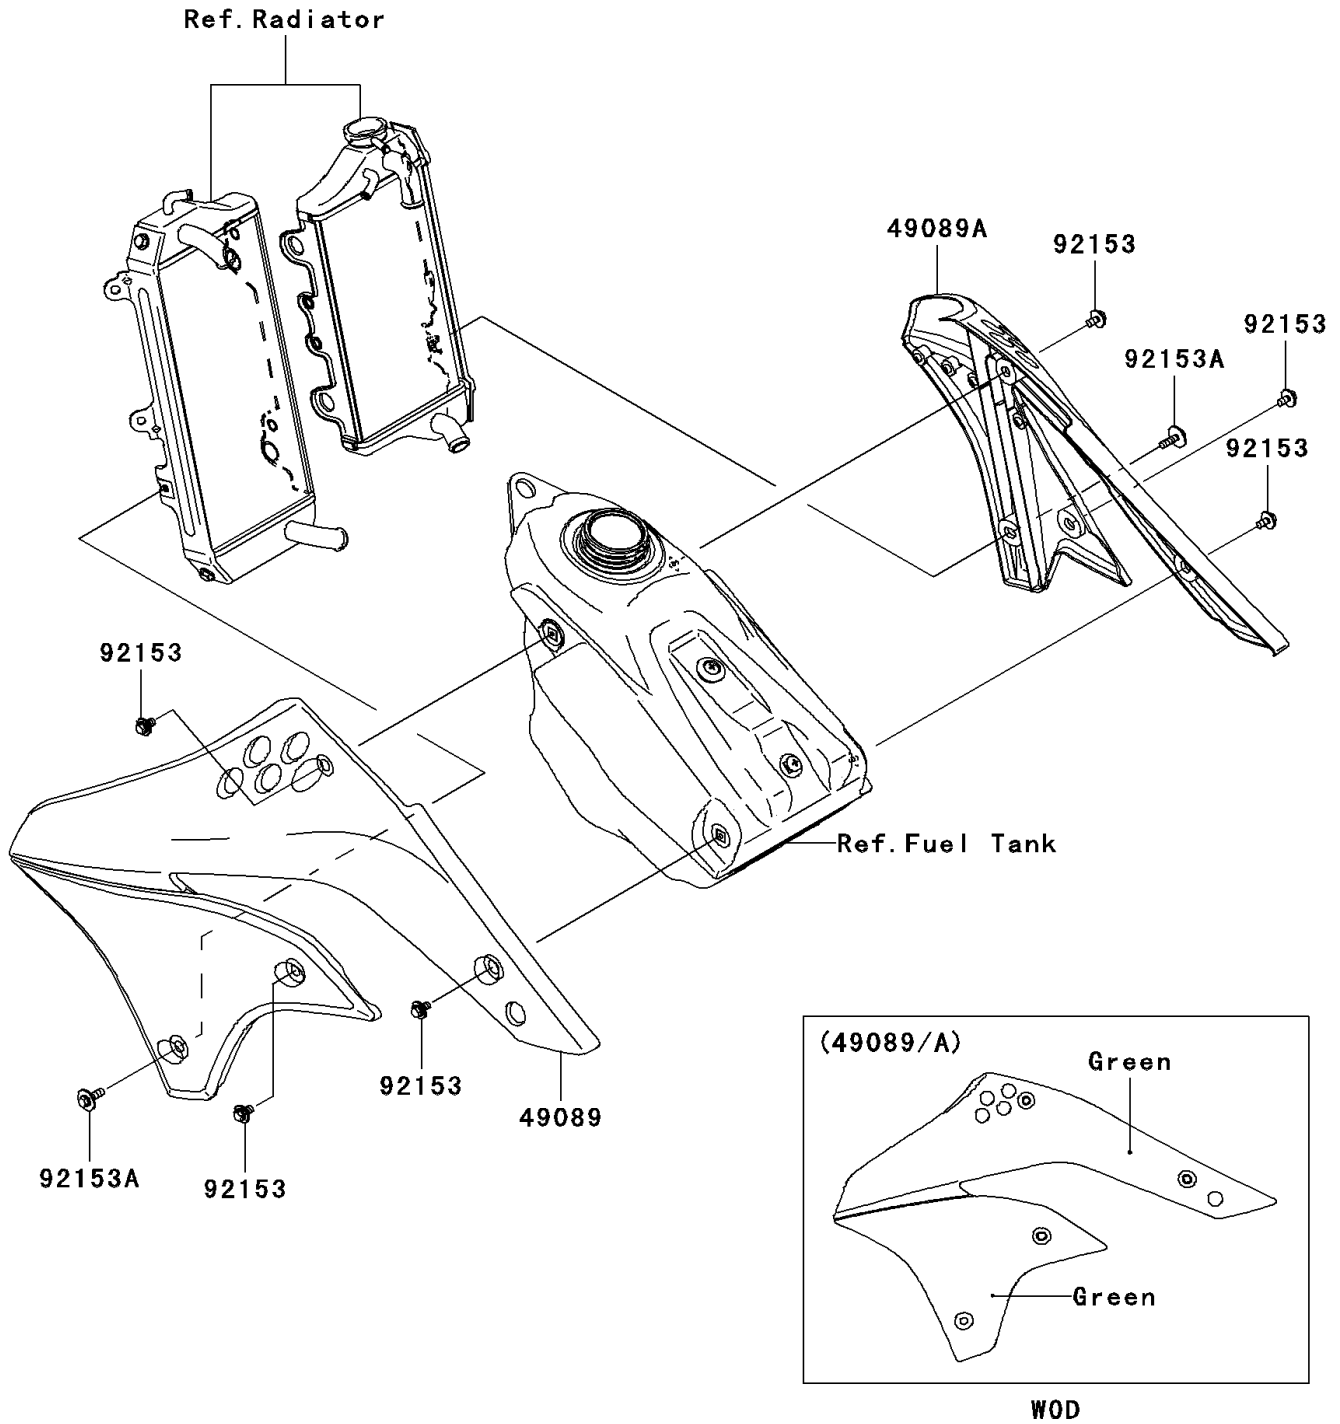

2008 KX™450F PARTS DIAGRAM

Engine Shrouds

E3036

2008 KX™450F PARTS LIST

Engine Shrouds

ITEM NAME	PART NUMBER	QUANTITY
SHROUD-ENGINE,LH,L.GREEN (Ref # 49089)	49089-0038-290	1
SHROUD-ENGINE,RH,L.GREEN (Ref # 49089A)	49089-0039-290	1
BOLT,6X12 (Ref # 92153)	92153-0503	1
BOLT,6X20 (Ref # 92153A)	92153-0864	1