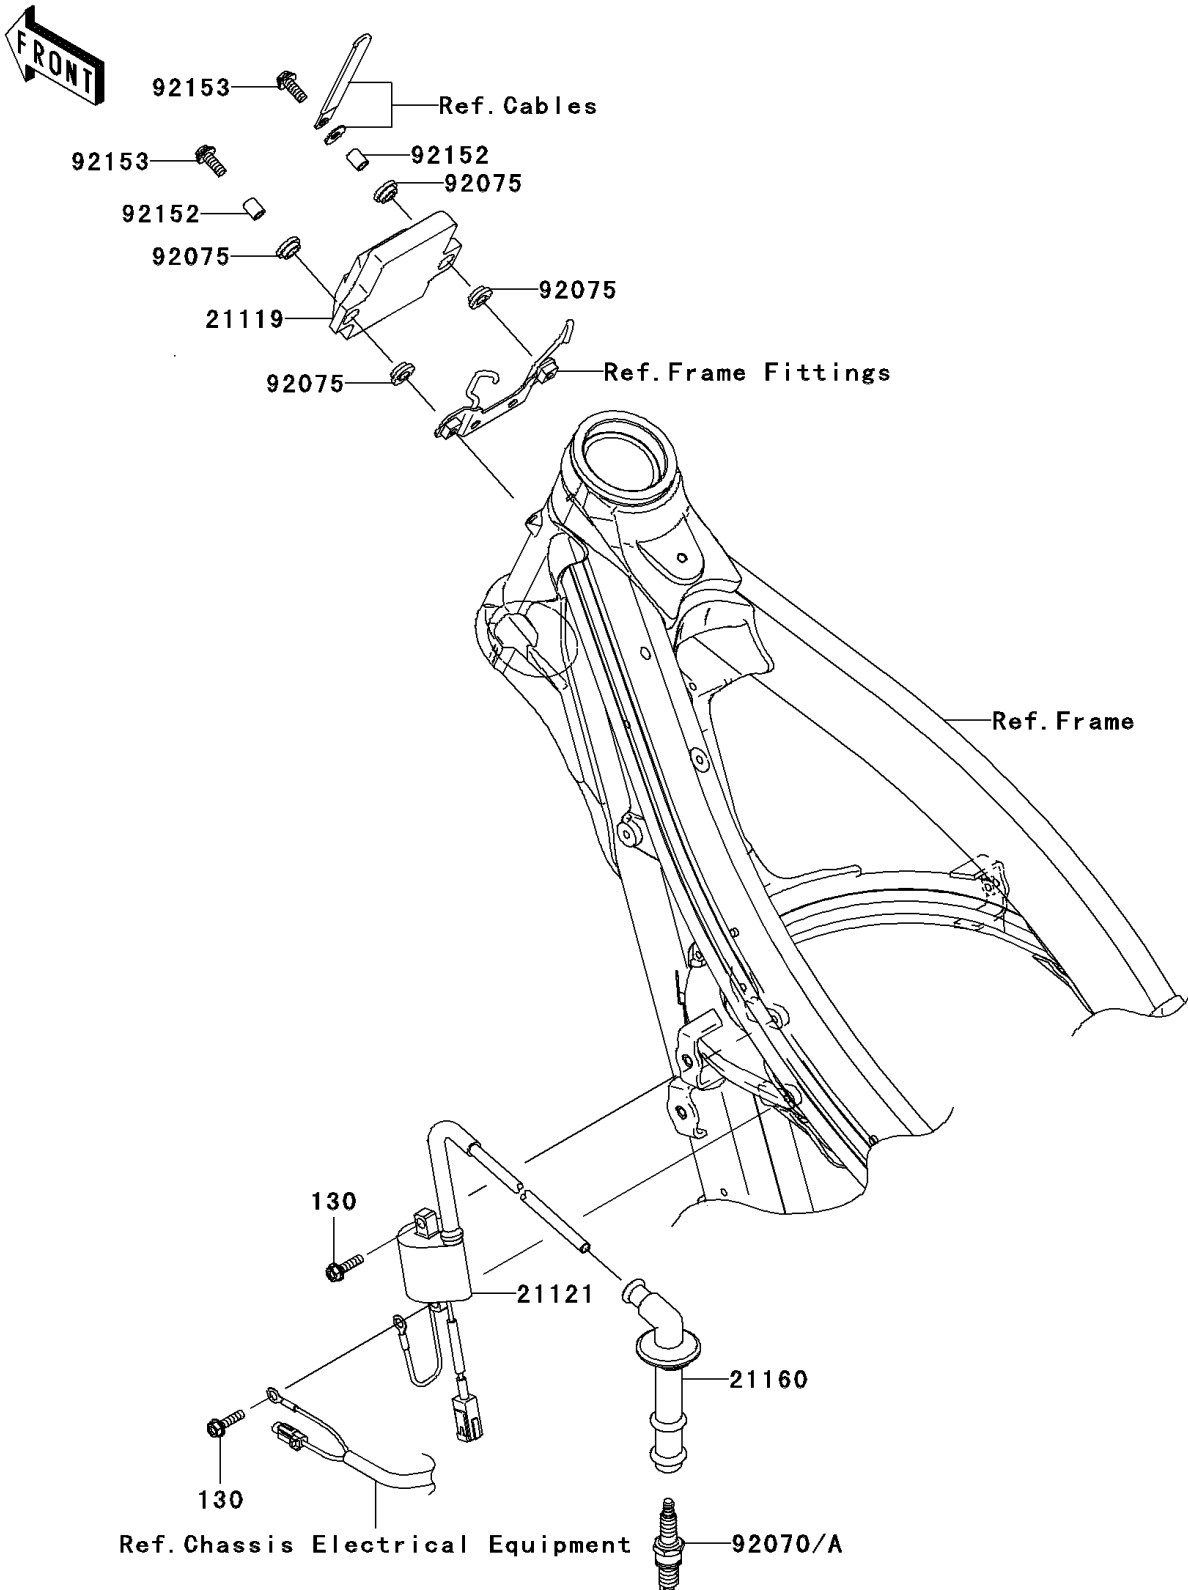

2008 KX™450F PARTS DIAGRAM

Ignition System

E1830

2008 KX™450F PARTS LIST

Ignition System

ITEM NAME	PART NUMBER	QUANTITY
BOLT-FLANGED,5X20 (Ref # 130)	130L0520	1
IGNITER (Ref # 21119)	21119-0090	1
COIL-IGNITION (Ref # 21121)	21121-0016	1
CAP-ASSY-PLUG (Ref # 21160)	21160-0011	1
PLUG-SPARK,CPR8EB-9(NGK) (Ref # 92070)	92070-0020	1
PLUG-SPARK,CPR9EB-9(NGK) (Ref # 92070A)	92070-0021	1
DAMPER,8MM (Ref # 92075)	92075-1138	1
COLLAR,6.5X8.5X11.5 (Ref # 92152)	92152-0261	1
BOLT,6X20 (Ref # 92153)	92153-0626	1