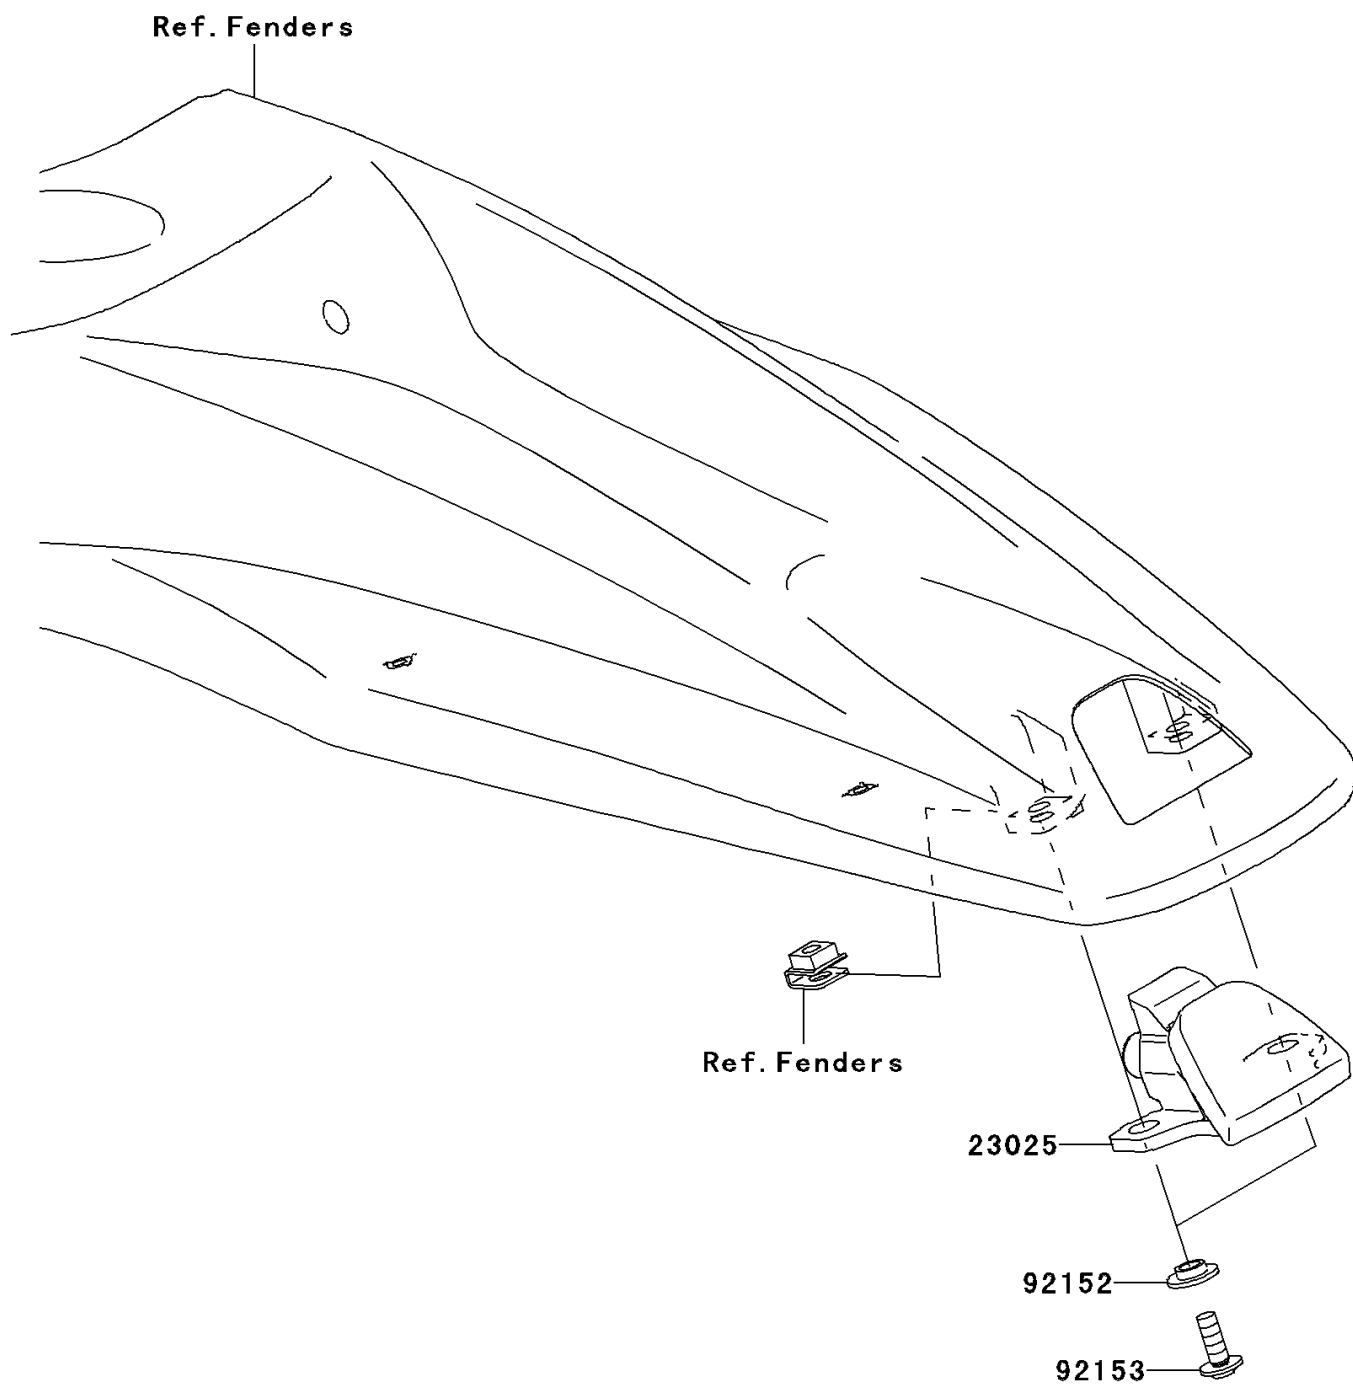

2008 KLX™450R PARTS DIAGRAM

Taillight(s)

F2720

2008 KLX™450R PARTS LIST

Taillight(s)

ITEM NAME	PART NUMBER	QUANTITY
LAMP-TAIL (Ref # 23025)	23025-0043	1
COLLAR (Ref # 92152)	92152-0573	1
BOLT,SOCKET,5X16 (Ref # 92153)	92153-1244	1