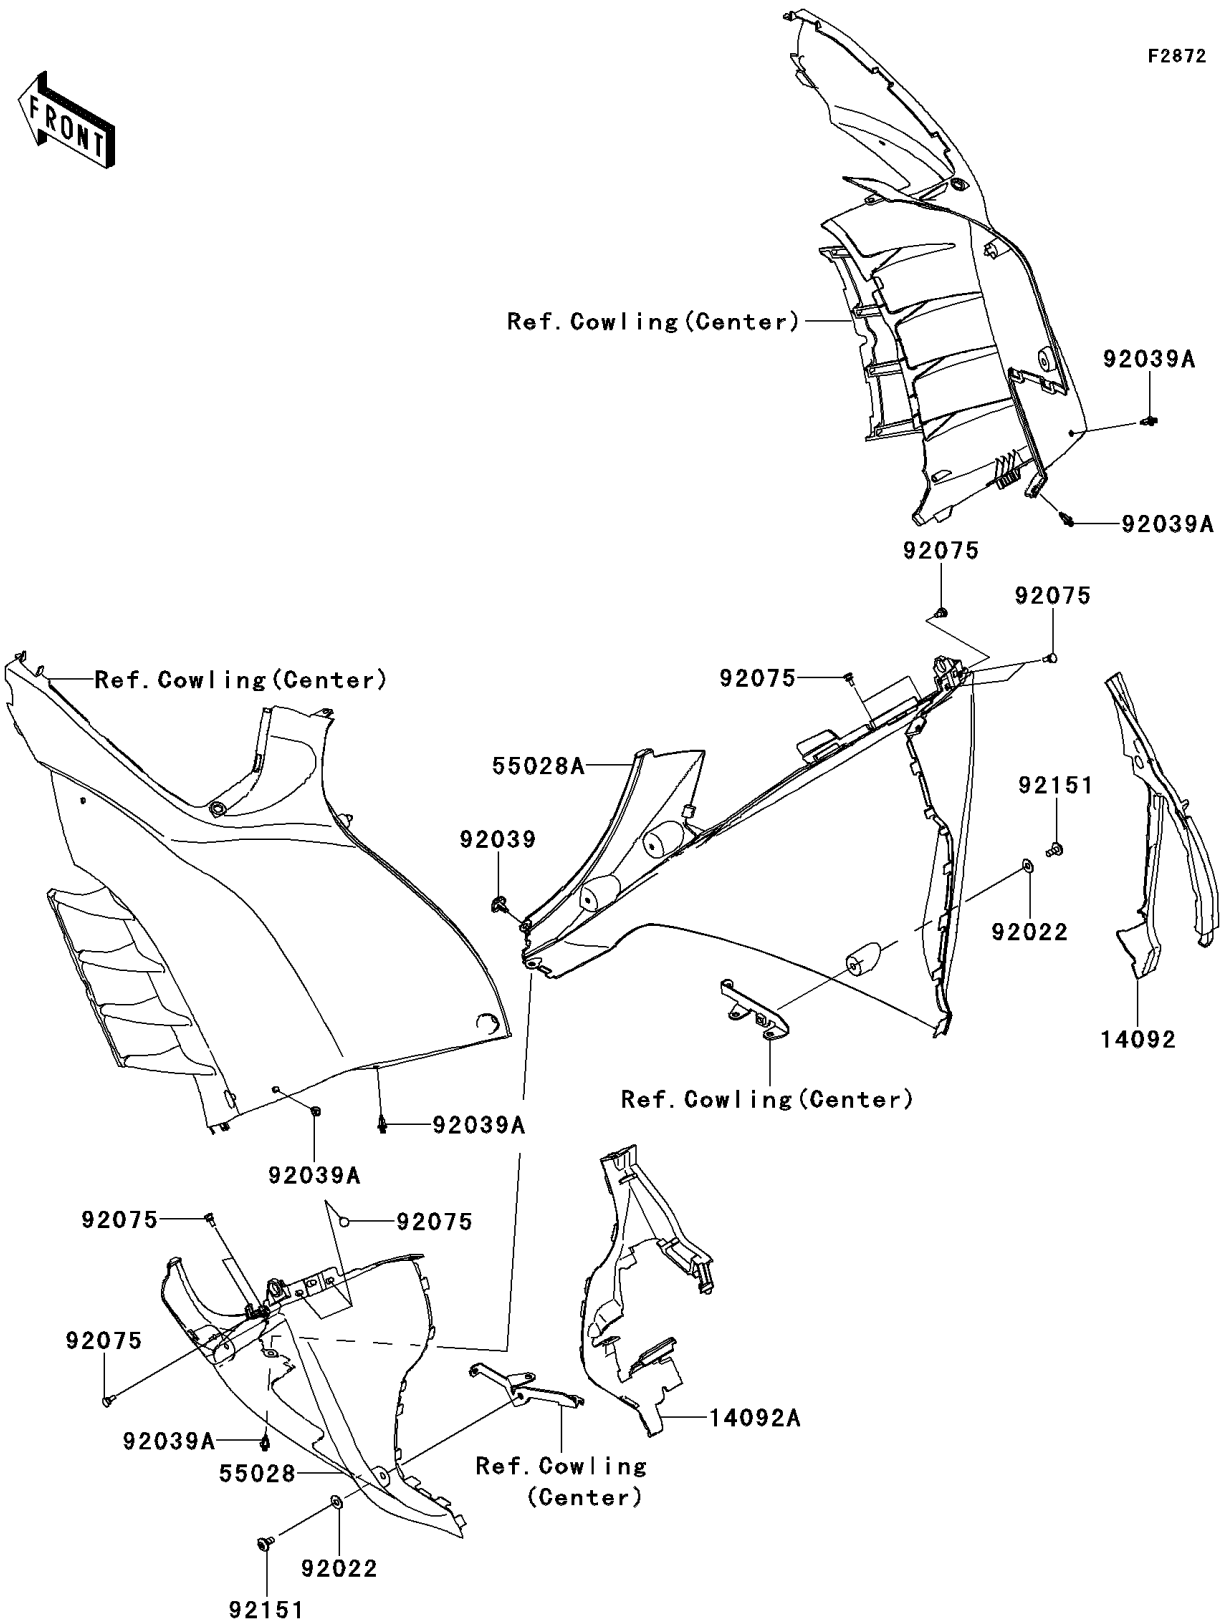

2010 Concours® 14 ABS PARTS DIAGRAM

Cowling Lower

2010 Concours® 14 ABS PARTS LIST

Cowling Lowers

| ITEM NAME | PART NUMBER | QUANTITY |
|---|----------------|----------|
| COVER,HEAT GUARD,LWR,RH (Ref # 14092) | 14092-0101 | 1 |
| COVER,HEAT GUARD,LWR,LH (Ref # 14092A) | 14092-0139 | 1 |
| COWLING,LWR,LH,F.S.BLACK (Ref # 55028) | 55028-0330-18T | 1 |
| COWLING,LWR,RH,F.S.BLACK (Ref # 55028A) | 55028-0331-18T | 1 |
| WASHER,6.5X16X1 (Ref # 92022) | 92022-1143 | 1 |
| RIVET,HOLE 8MM (Ref # 92039) | 92039-0014 | 1 |
| RIVET (Ref # 92039A) | 92039-0051 | 1 |
| DAMPER (Ref # 92075) | 92075-1808 | 1 |
| BOLT,SOCKET,6X14 (Ref # 92151) | 92151-1654 | 1 |