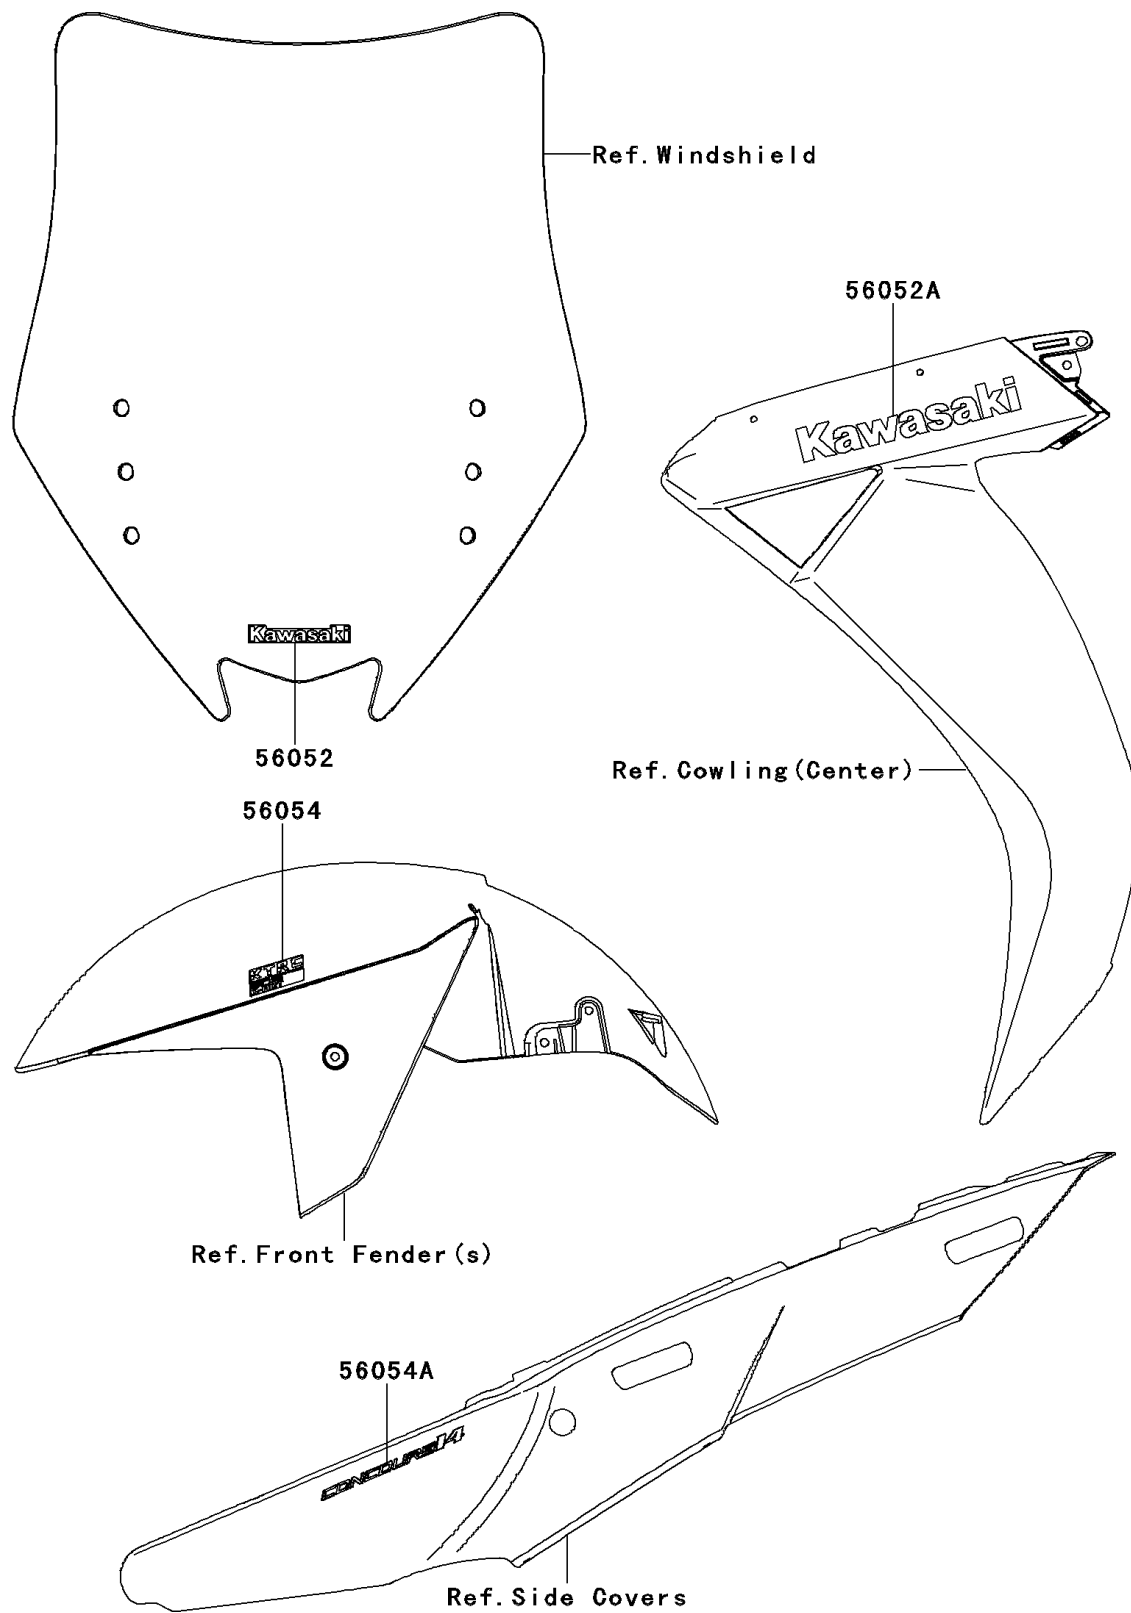

2010 Concours® 14 ABS PARTS DIAGRAM

Decals(Blue)(CAF)

F2861

2010 Concours® 14 ABS PARTS LIST

Decals(Blue)(CAF)

ITEM NAME	PART NUMBER	QUANTITY
MARK,KAWASAKI (Ref # 56052)	56052-0819	1
MARK,CNT COWLING,KAWASAKI (Ref # 56052A)	56052-0866	1
MARK,FRONT FENDER,KTRC (Ref # 56054)	56054-0592	1
MARK,SEAT COVER,CONCOURS14 (Ref # 56054A)	56054-0593	1