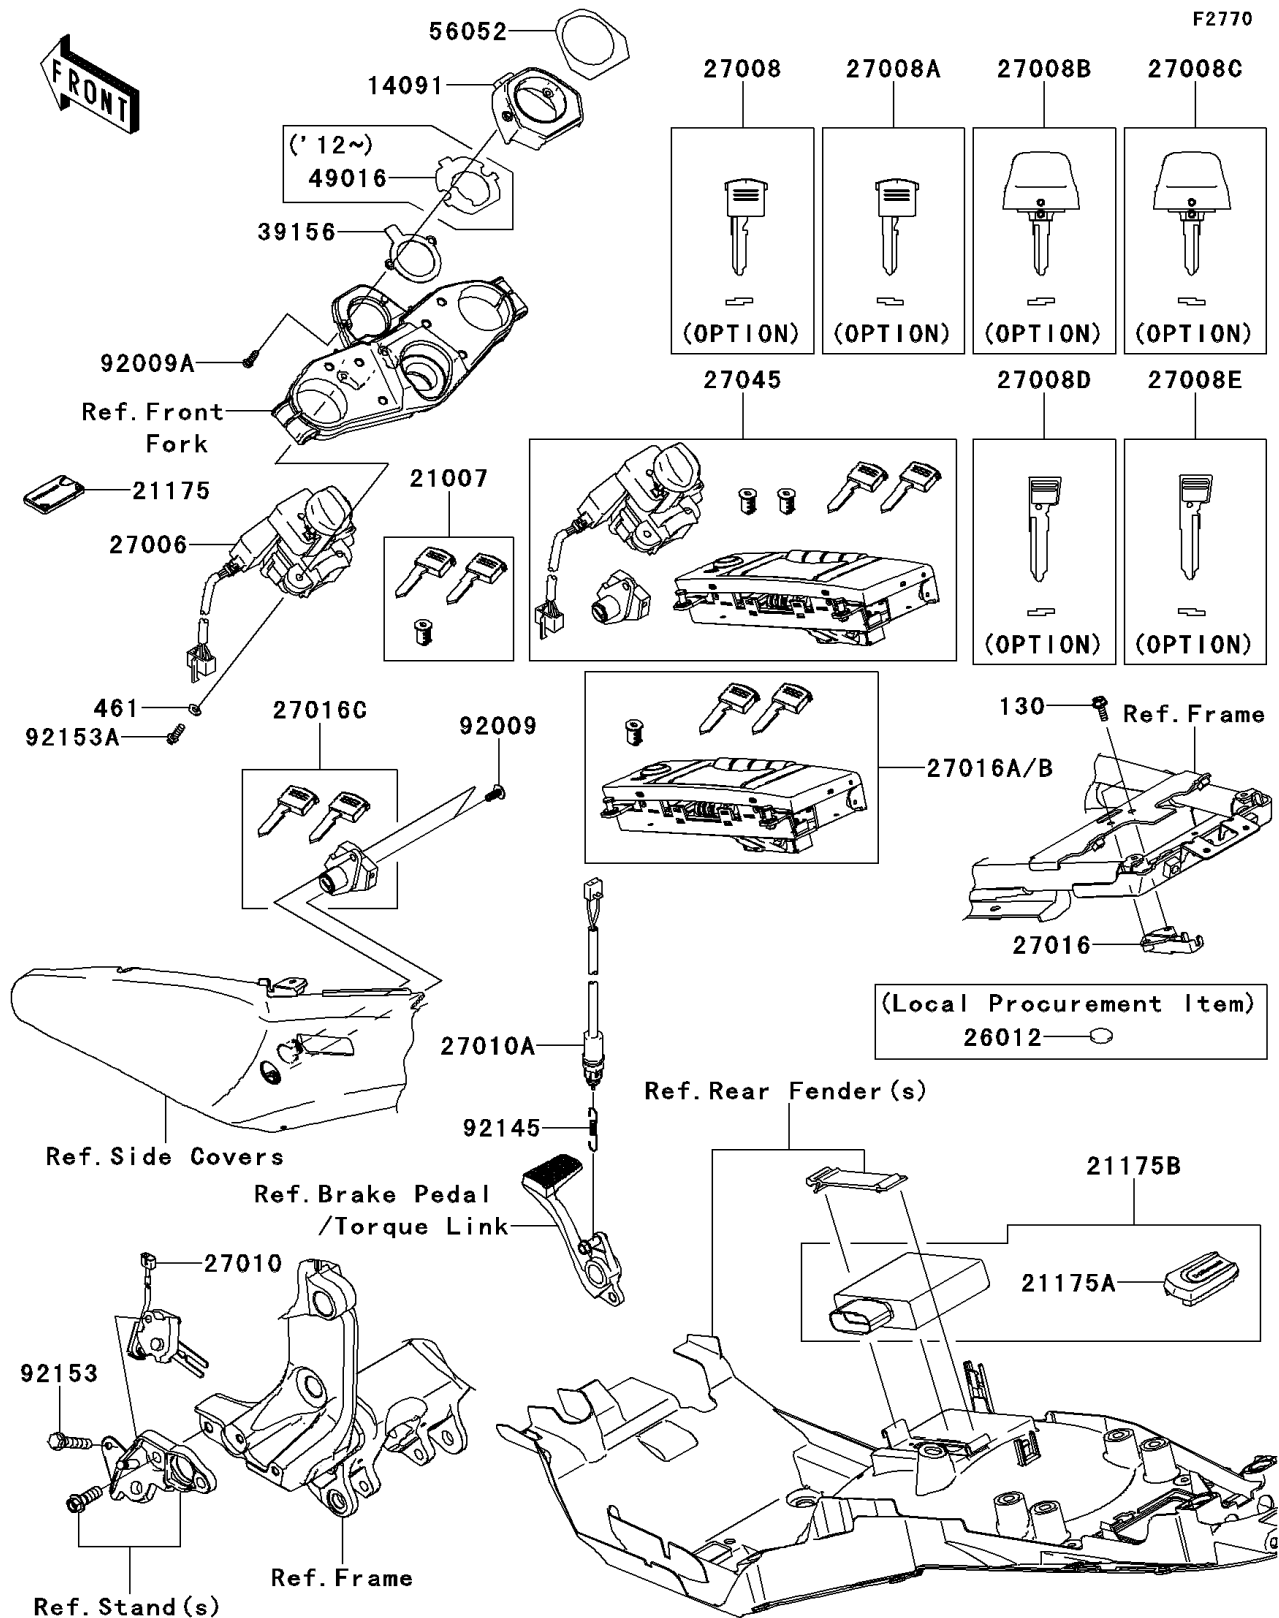

## 2010 Concours® 14 ABS PARTS DIAGRAM

Ignition Switch/Locks/Reflectors

## 2010 Concours® 14 ABS PARTS LIST

Ignition Switch/Locks/Reflectors

ITEM NAME	PART NUMBER	QUANTITY
BOLT-FLANGED,6X12 (Ref # 130)	130BA0612	1
WASHER-SPRING,6MM (Ref # 461)	461DA0600	1
COVER,KEY CYLINDER (Ref # 14091)	14091-0659	1
ROTOR,LOCK TANK CAP (Ref # 21007)	21007-5067	1
SPARE FOB KEY (Ref # 21175)	21175-0256	1
FOB KEY (Ref # 21175A)	21175-0296	1
CONTROL UNIT-ELECTRONIC (Ref # 21175B)	21175-0299	1
BATTERY,FOB KEY,CR2025 (Ref # 26012)		1
SWITCH-IGNITION (Ref # 27006)	27006-0074	1
KEY-LOCK,BLANK,#A (Ref # 27008)	27008-0048	1
KEY-LOCK,BLANK,#B (Ref # 27008A)	27008-0049	1
KEY-LOCK,BLANK,#A,MAIN SWITCH (Ref # 27008B)	27008-0050	1
KEY-LOCK,BLANK,#B,MAIN SWITCH (Ref # 27008C)	27008-0051	1
KEY-LOCK,BLANK,#A,SPARE FOB (Ref # 27008D)	27008-0062	1
KEY-LOCK,BLANK,#B,SPARE FOB (Ref # 27008E)	27008-0063	1
SWITCH,SIDE STAND (Ref # 27010)	27010-0064	1
SWITCH,REAR BRAKE (Ref # 27010A)	27010-1479	1
LOCK-ASSY,SEAT STRIKER (Ref # 27016)	27016-1115	1
LOCK-ASSY,SIDE BAG,LH (Ref # 27016A)	27016-5361	1
LOCK-ASSY,SIDE BAG,RH (Ref # 27016B)	27016-5362	1
LOCK-ASSY,SEAT (Ref # 27016C)	27016-5363	1
SWITCH-ASSY (Ref # 27045)	27045-5425	1
PAD,KEY CYLINDER (Ref # 39156)	39156-0319	1
MARK,IGNITION SWITCH (Ref # 56052)	56052-1946	1
SCREW,TAPPING (Ref # 92009)	92009-1113	1
SCREW,TAPPING,5X16 (Ref # 92009A)	92009-1264	1
SPRING,REAR BRAKE SWITCH (Ref # 92145)	92145-0471	1
BOLT,FLANGED,6X30 (Ref # 92153)	92153-1425	1
BOLT,TORX,6X16 (Ref # 92153A)	92153-1426	1