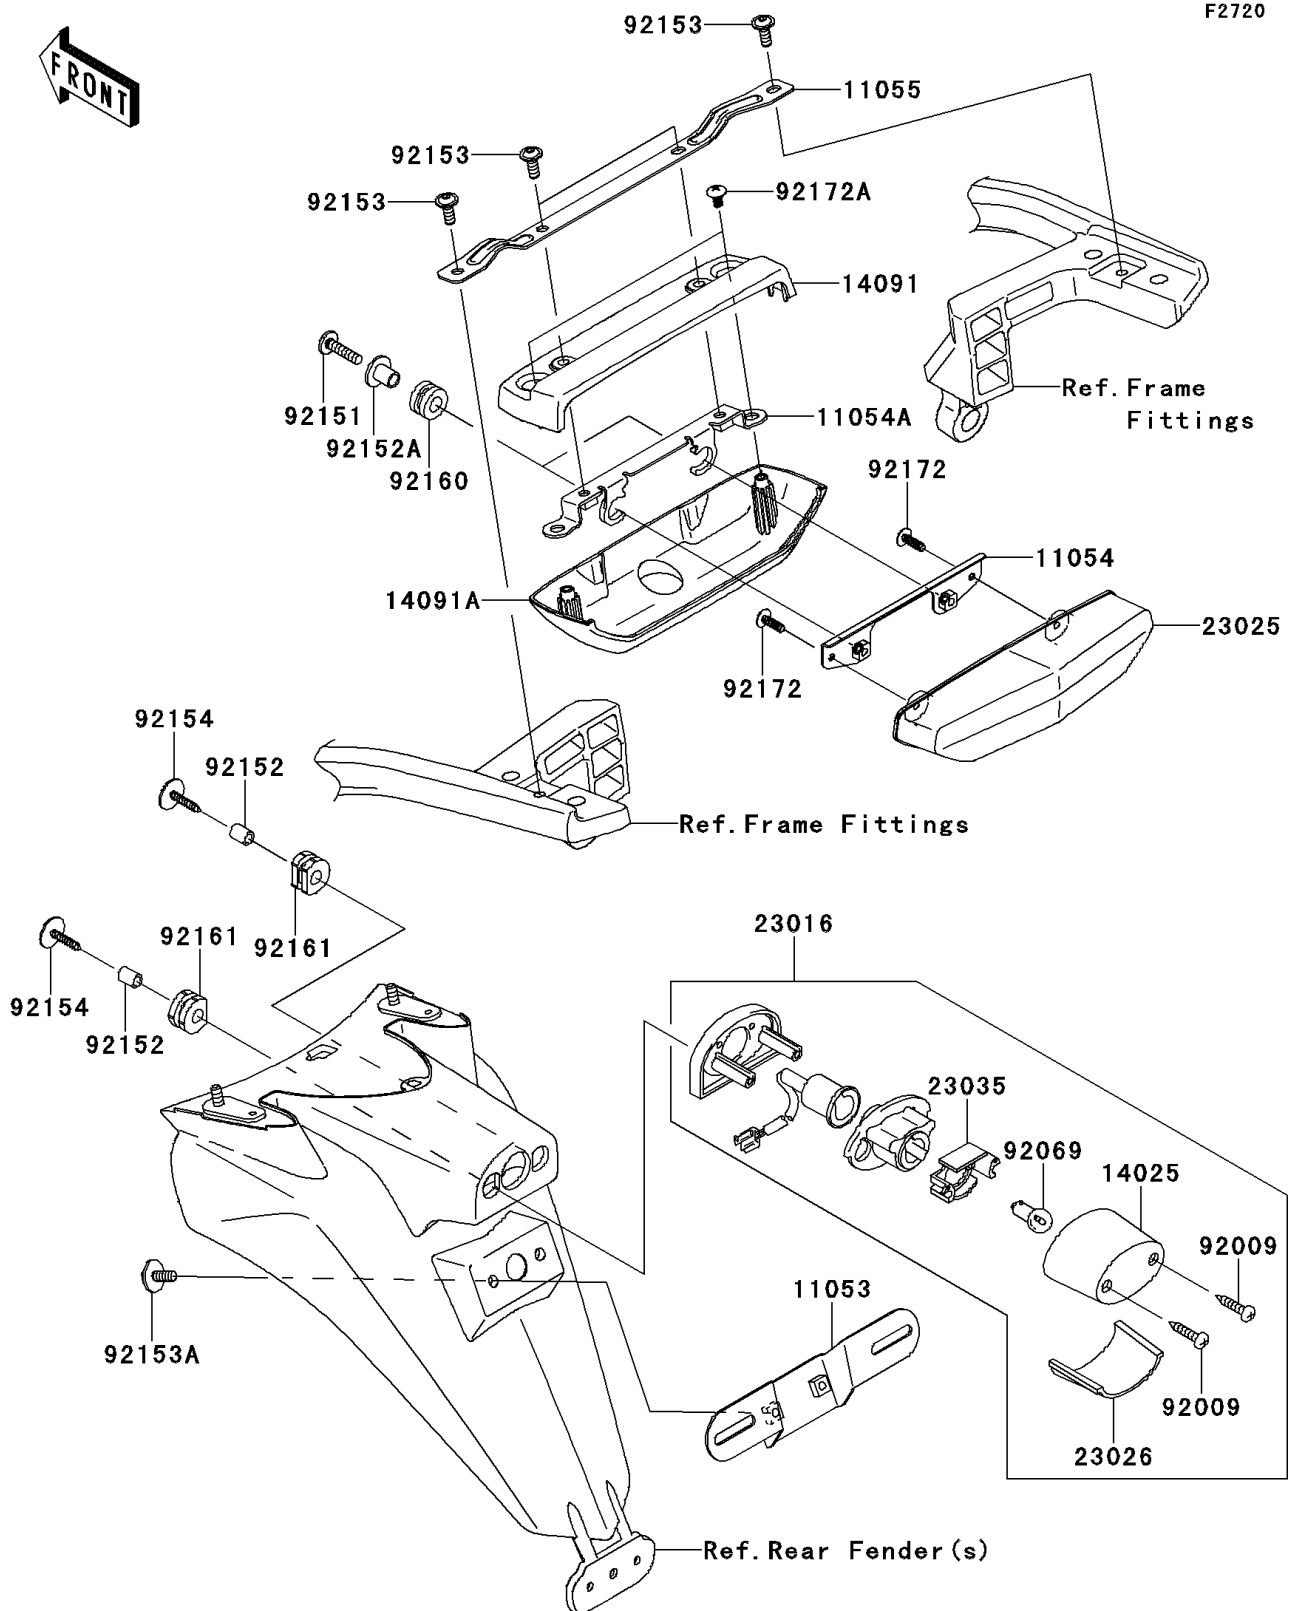

2010 Concours® 14 ABS PARTS DIAGRAM

Taillight(s)

2010 Concours® 14 ABS PARTS LIST

Taillight(s)

ITEM NAME	PART NUMBER	QUANTITY
BRACKET,LICENSE (Ref # 11053)	11053-0400	1
BRACKET,TAIL LAMP (Ref # 11054)	11054-0883	1
BRACKET (Ref # 11054A)	11054-1199	1
BRACKET,TAIL LAMP COVER (Ref # 11055)	11055-0323	1
COVER,LICENSE LAMP (Ref # 14025)	14025-1725	1
COVER,TAIL LAMP,UPP (Ref # 14091)	14091-0894	1
COVER,TAIL LAMP,LWR (Ref # 14091A)	14091-0895	1
LAMP-ASSY,LICENSE (Ref # 23016)	23016-1200	1
LAMP-TAIL (Ref # 23025)	23025-0035	1
LENS,LICENSE LAMP (Ref # 23026)	23026-1064	1
REFLECTOR-LAMP,LICENSE (Ref # 23035)	23035-1066	1
SCREW,TAPPING,4X20 (Ref # 92009)	92009-1378	1
BULB,12V 5W (Ref # 92069)	92069-1055	1
BOLT,SOCKET,6X25 (Ref # 92151)	92151-1611	1
COLLAR,6X9X11.5 (Ref # 92152)	92152-0372	1
COLLAR (Ref # 92152A)	92152-0666	1
BOLT,SOCKET,6X16 (Ref # 92153)	92153-0817	1
BOLT,6X16 (Ref # 92153A)	92153-1423	1
BOLT,TAPPING,WASHER,5X25 (Ref # 92154)	92154-0261	1
DAMPER (Ref # 92160)	92160-1167	1
DAMPER (Ref # 92161)	92161-0776	1
SCREW,TAPPING,5X16 (Ref # 92172)	92172-0175	1
SCREW,TAPPING,5X10 (Ref # 92172A)	92172-1061	1