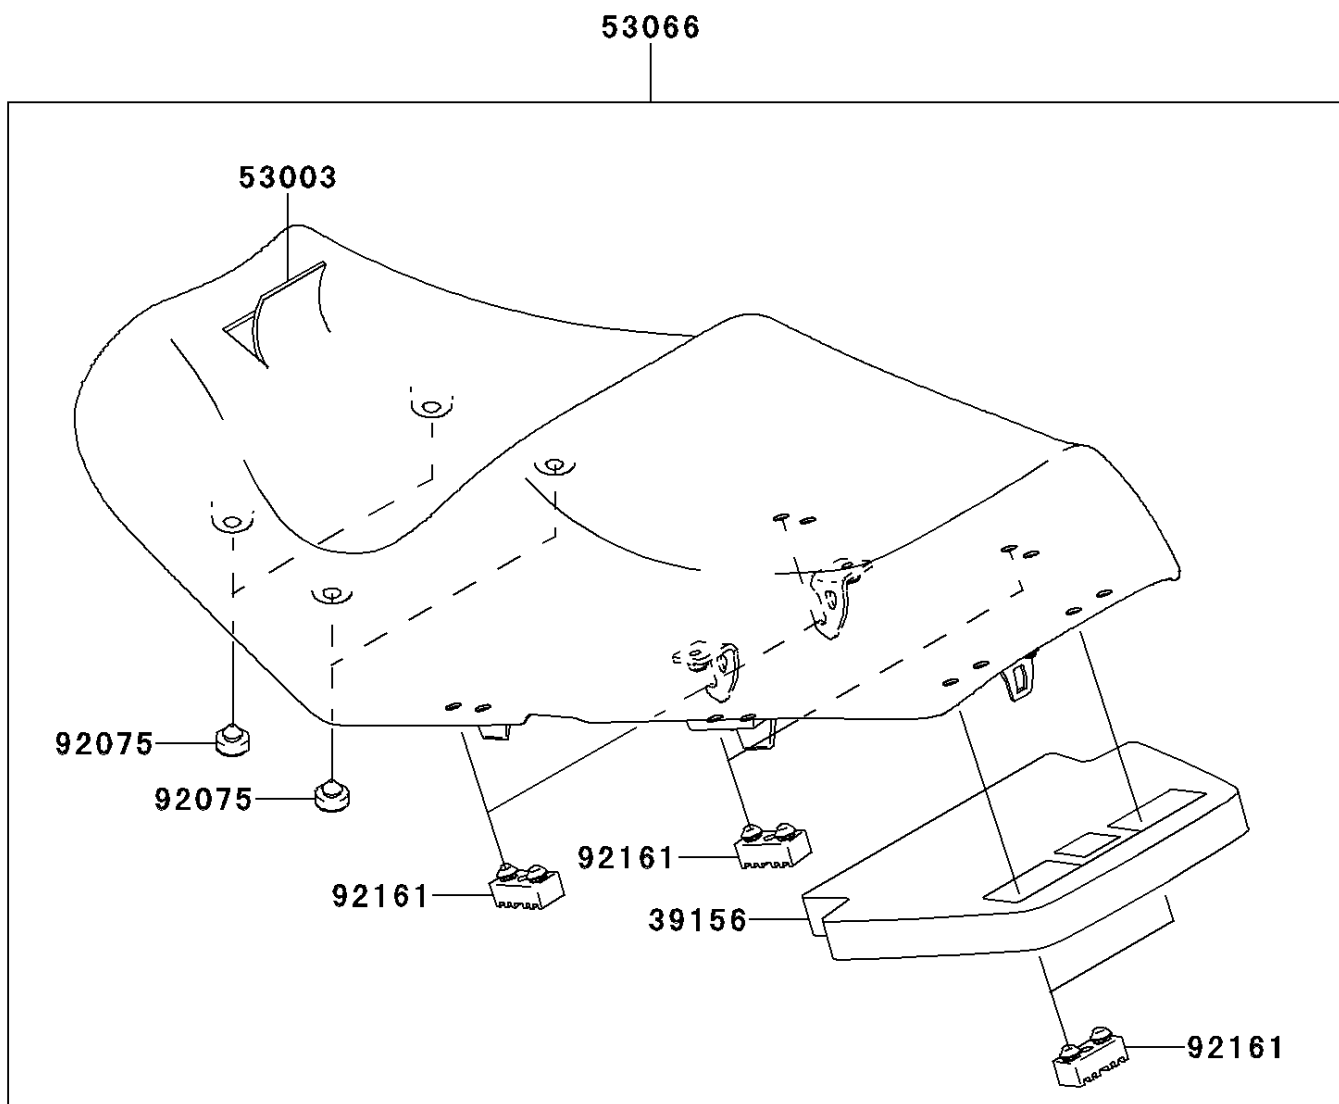

2010 Concours® 14 ABS PARTS DIAGRAM

Seat

F2510

2010 Concours® 14 ABS PARTS LIST

Seat

ITEM NAME	PART NUMBER	QUANTITY
PAD,SEAT (Ref # 39156)	39156-0396	1
LEATHER,SEAT,BLACK (Ref # 53003)	53003-0168-MA	1
SEAT-ASSY,DUAL,BLACK (Ref # 53066)	53066-0251-MA	1
DAMPER (Ref # 92075)	92075-1927	1
DAMPER,SEAT (Ref # 92161)	92161-0050	1